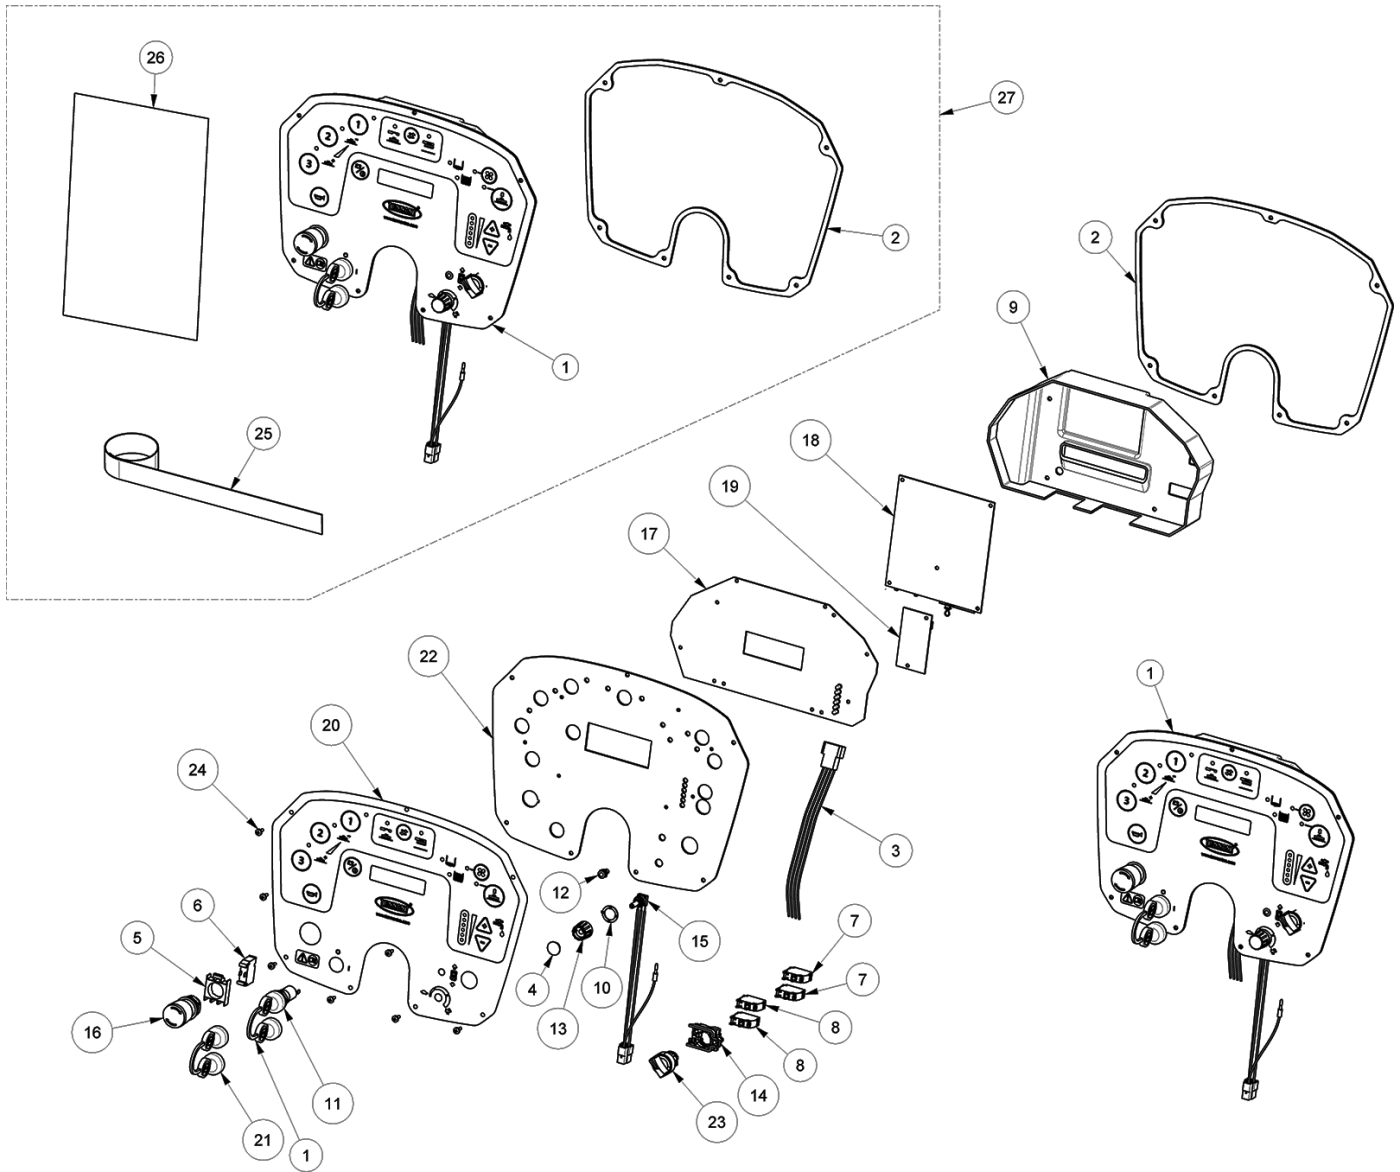

CONTROL PANEL GROUP

CONTROL PANEL GROUP

Ref.	Part No.	Mfr. Date	Description	Qty.
1	MECE00898	( )	Panel Assy, Membrane	1
2	GUG000702	( )	Gasket	1
3	MECB02035	( )	Wiring	1
4	MEVR01575	( )	Cap 2202	1
5	MECI00583	( )	Bracket	1
6	MECI00584	( )	Contact	1
7	MEVR02012	( )	Contact	2
8	MEVR02039	( )	Contact	2
9	MPVR05840	( )	Cover	1
10	MEVR01574	( )	Ring Nut 2204	1
11	MECI00723	( )	Switch, Key	1
12	MECB01250	( )	Light, Led	1
13	MEVR01573	( )	Small Knob 2200 V6	1
14	MEVR02038	( )	Support -	1
15	KTRI05576	( )	Kit Potentiometer Speed Contr	1
16	MECI00582	( )	Switch	1
17	KTRI06415	( )	Kit, Display Board	1
18	KTRI06416	( )	Kit, Board, Logic	1
19	KTRI06417	( )	Kit, Board Interface	1
20	N/A	( )	Label (Order Label Kit KTRI06401)	1
21	MEVR02703	( )	Key, Spare Battery	1
22	LAFN11719	( )	Support	1
23	MEVR02011	( )	Selector	1
24	897180	( )	Screw, M4x10, Tcb, Tc, Inox	7
25	MEVR02709	( )	Strap, Static	1
26	PLDC04564	( )	Manual, Instr	1
27	KTRI06405*	( )	Kit, Display	1

* Requires Tennant *True* service or an authorized Tennant service provider.