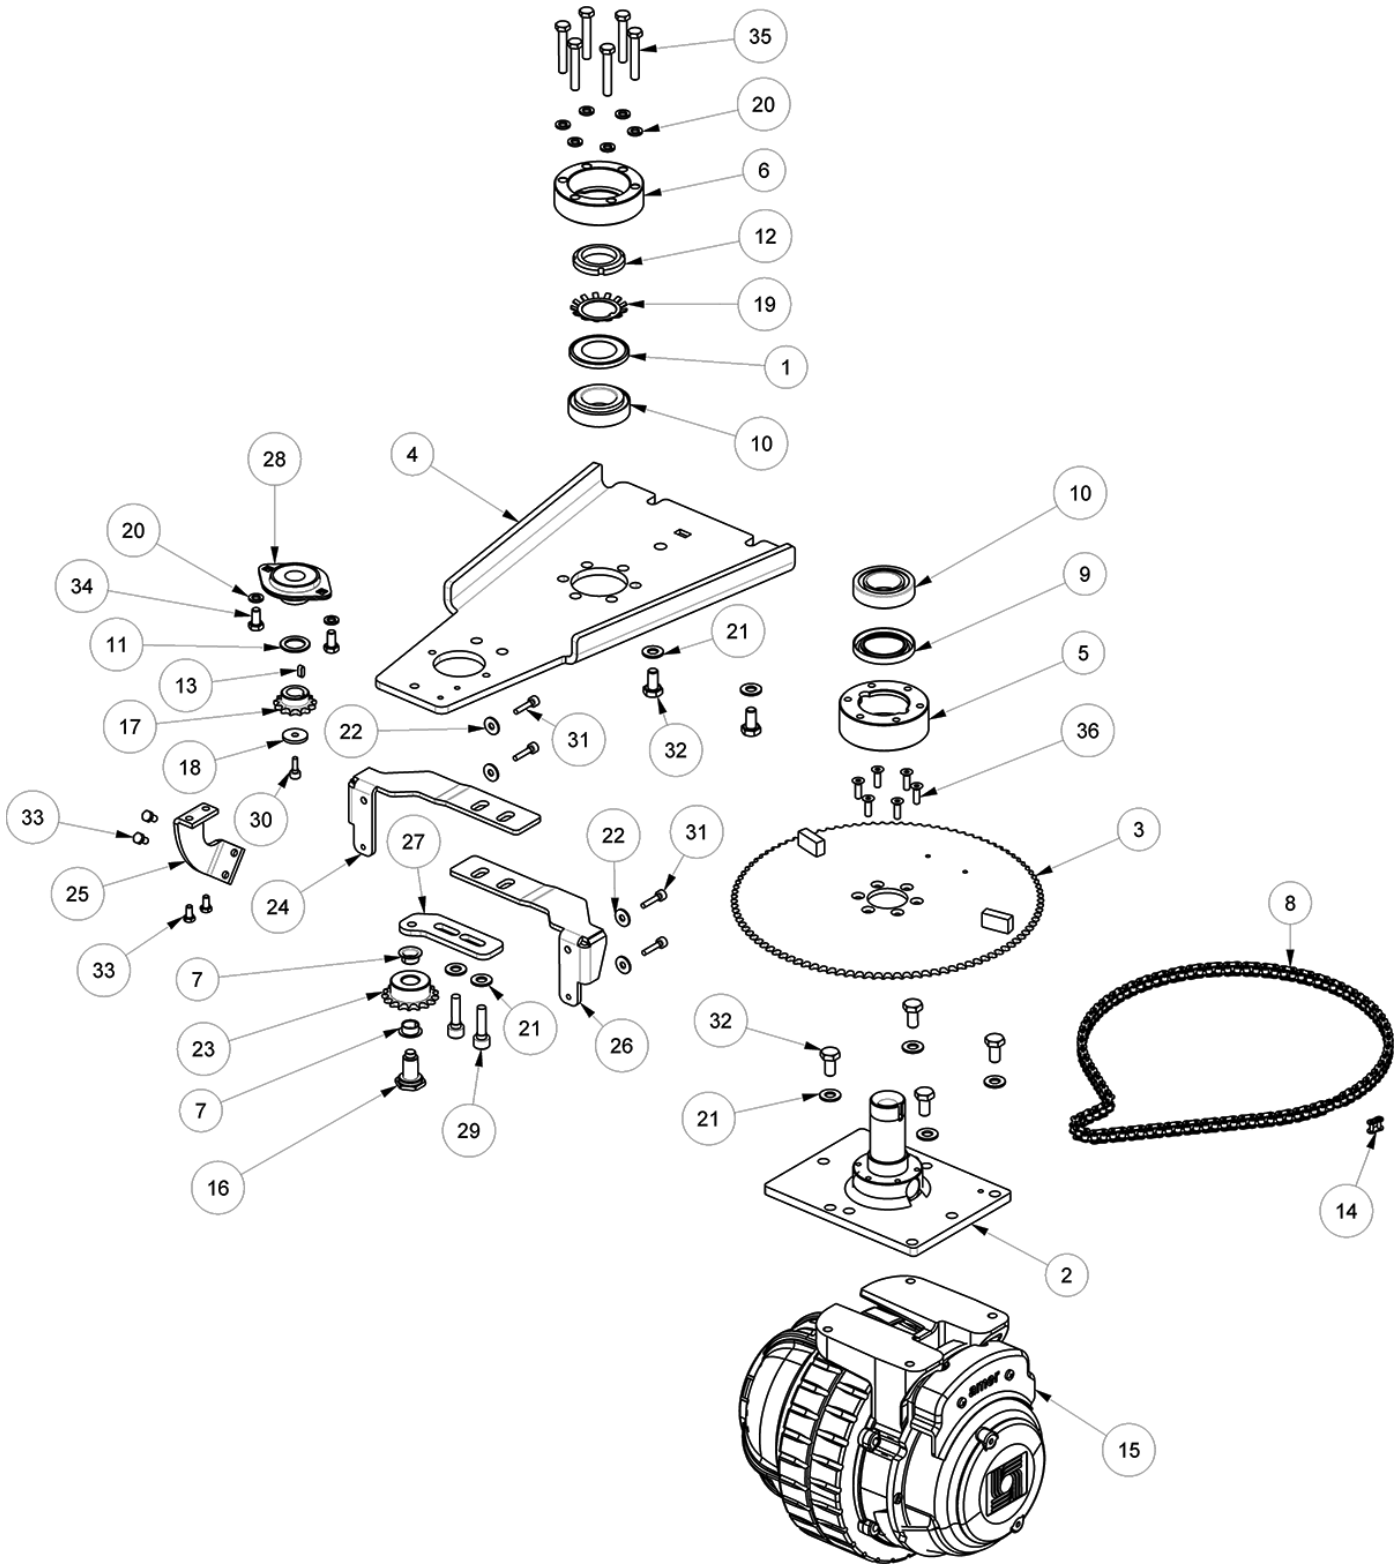

DRIVE WHEEL GROUP

DRIVE WHEEL GROUP

Ref.	Part No.	Mfr. Date	Description	Qty.
1	PVVR01018	( )	Ring Nilos 32007	1
2	LAFN11201	( )	Plate Ct160	1
3	LAFN05764	( )	Assembled Corona Sterzo	1
4	LAFN05763	( )	Assembled Piastra Sterzo	1
5	LAFN11202	( )	Bushing Lower Ct160	1
6	LAFN11203	( )	Bushing Upper Ct160	1
7	CUVR00192	( )	Brush Block Ring	2
8	MTCR00085	( )	Chain 3/8	1
9	GUVR00565	( )	Gasket Din 3760 A 40x62x7	1
10	CUVR00264	( )	Bearing 32007x	2
11	LAFN07030	( )	Spacer, Direction	1
12	VTVR75747	( )	Ring Nut Autoblok M 35 X 1,5 Guk	1
13	VTVR00229	( )	Key 5x5x12	1
14	MTCR47037	( )	Warp Knitting 3/8	1
15	MOCC00380	( )	Motorwheel Ct160 36v Mtr11	1
16	LAFN11196	( )	Pin	1
17	MTCR00070	( )	Pin, Steering Shaft	1
18	LAFN04134	( )	Washer Pinion Steering	1
19	VTRS00595	( )	Washer Mb 7 Din5406	1
20	897216	( )	Washer, D. 8, Grw, Uni1751, Inox	8
21	897432	( )	Washer, D. 10x21, Uni6592, Inox	8
22	897112	( )	Washer, Flat, 6,00x18,00x1,6	4
23	MTPL00238	( )	Roller	1
24	LAFN06486	( )	Bracket	1
25	LAFN05795	( )	Bracket, Mount, Pump	1
26	LAFN06487	( )	Bracket	1
27	LAFN11195	( )	Support	1
28	897283	( )	Support	1
29	41358	( )	Screw, Soc, M10 x 1.50 x 35, 12.9	2
30	897352	( )	Screw, Tcei, M.6x16	1
31	VTVT12255	( )	Screw Tcce Uni 5931 6x25 Zb	4
32	VTVT13936	( )	Screw, M10x20	6
33	897130	( )	Screw, Te, M6x12, Uni5739, A2	4
34	897184	( )	Screw, Te, M8x16, Uni5739, A2	2
35	897232	( )	Screw, Te, M8x50, Inox, A2	6
36	897277	( )	Screw, Tspei, M6x20, Uni5933	6