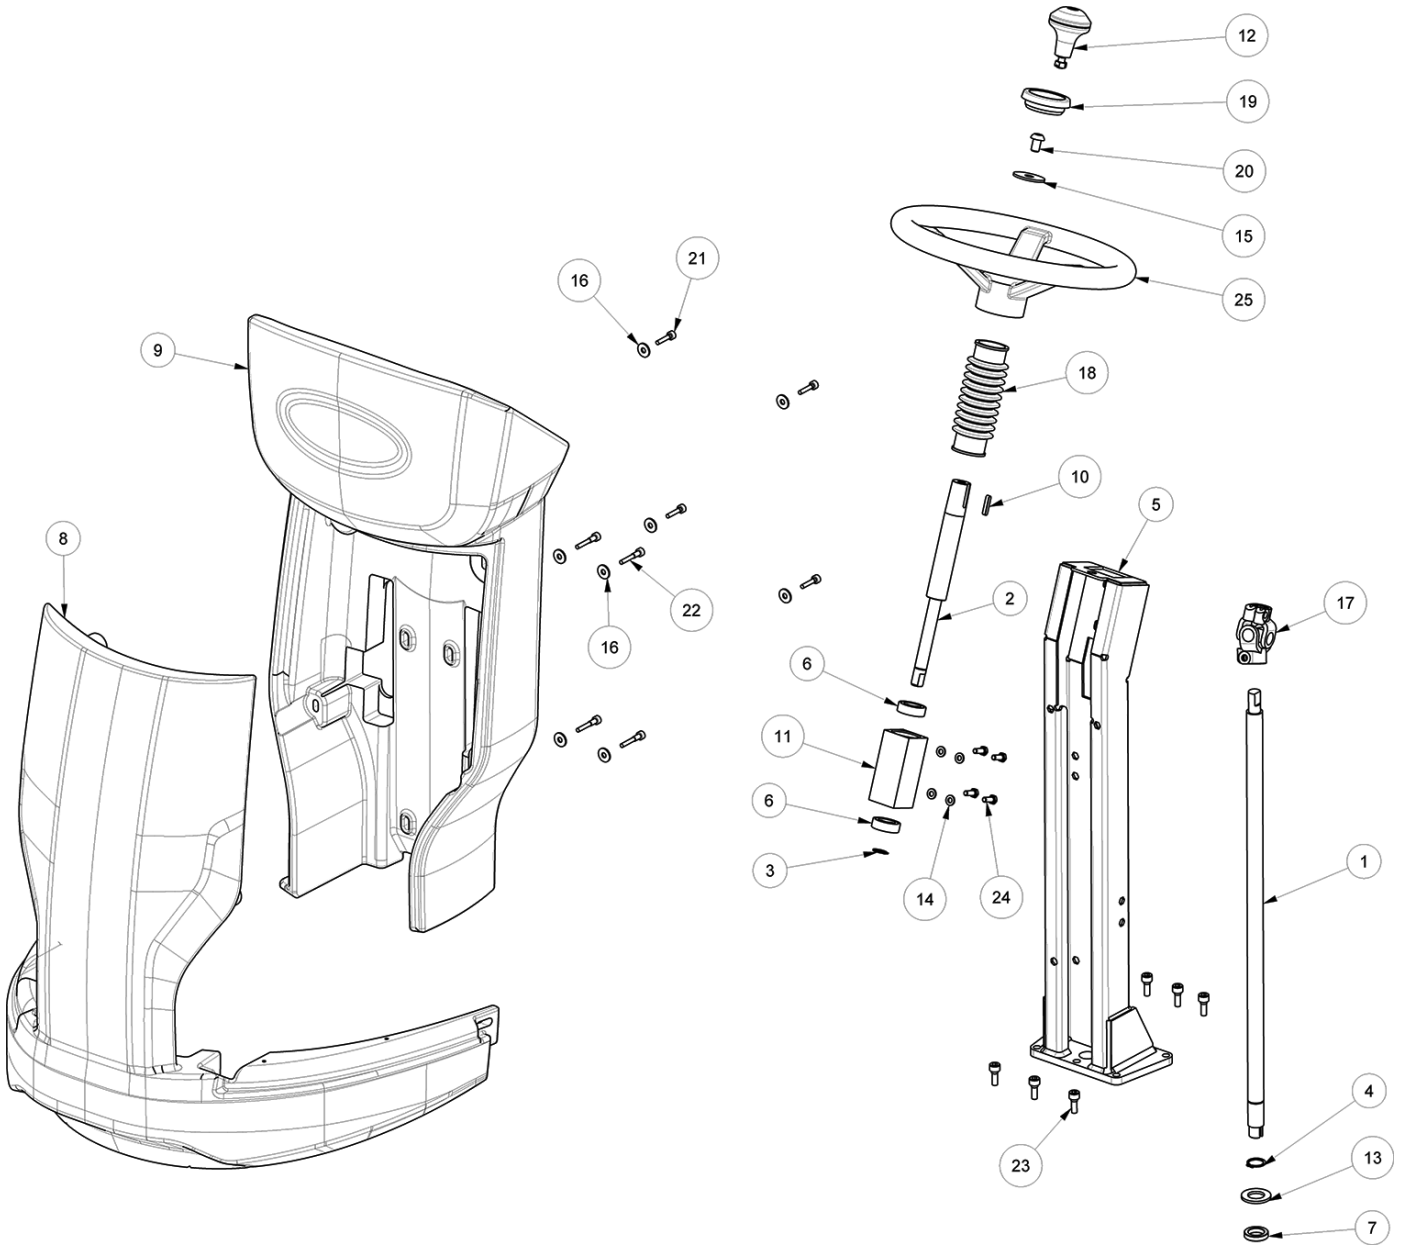

STEERING COLUMN GROUP (75CM Cylindrical Brush Model)

STEERING COLUMN GROUP (75CM Cylindrical Brush Model)

Ref.	Part No.	Mfr. Date	Description	Qty.
1	LAFN04131	( )	Shaft, Steering, Lower	1
2	LAFN04076	( )	Shaft, Upper Steering	1
3	VTAE17003	( )	Circlip Esterno Din 471 D.15	1
4	897280	( )	Circlip, D. 20, Uni7435	1
5	LAFN05787	( )	Support	1
6	CUVR17004	( )	Ball Bearing 6202 - 2rs1	2
7	LAFN07029	( )	Spacer -	1
8	MPVR13221	( )	Crankcase Front	1
9	MPVR13220	( )	Crankcase Rear	1
10	VTVR33667	( )	Key Uni 6604 5x5x25	1
11	LAFN04133	( )	Hub, Steering Shaft	1
12	MPVR47040	( )	Knob, Small, Steeringwheel	1
13	897288	( )	Washer, Uni6592, Foro 20, Inox	1
14	897106	( )	Washer, Flat, 6,00x11,00x1,6, Ss	4
15	897401	( )	Washer, M10x40x2,5, Uni6593, Zb	1
16	897112	( )	Washer, Flat, 6,00x18,00x1,6	8
17	897397	( )	Joint, Steering	1
18	897408	( )	Bellows, Shaft, Steering	1
19	MPVR47026	( )	Black Cap L.14	1
20	VTVT47025	( )	Screw Tbce Iso 7380 10x16 Zb	1
21	VTVT12255	( )	Screw Tcce Uni 5931 6x25 Zb	4
22	30556	( )	Screw, Soc, M6 x 1.00 x 35, 12.9	4
23	897377	( )	Screw Tcei M8x20 Uni5931 Inox	6
24	VTVT01531	( )	Screw Te 6x 16 Uni 5739	4
25	897400	( )	Wheel, Steering 320mm	1