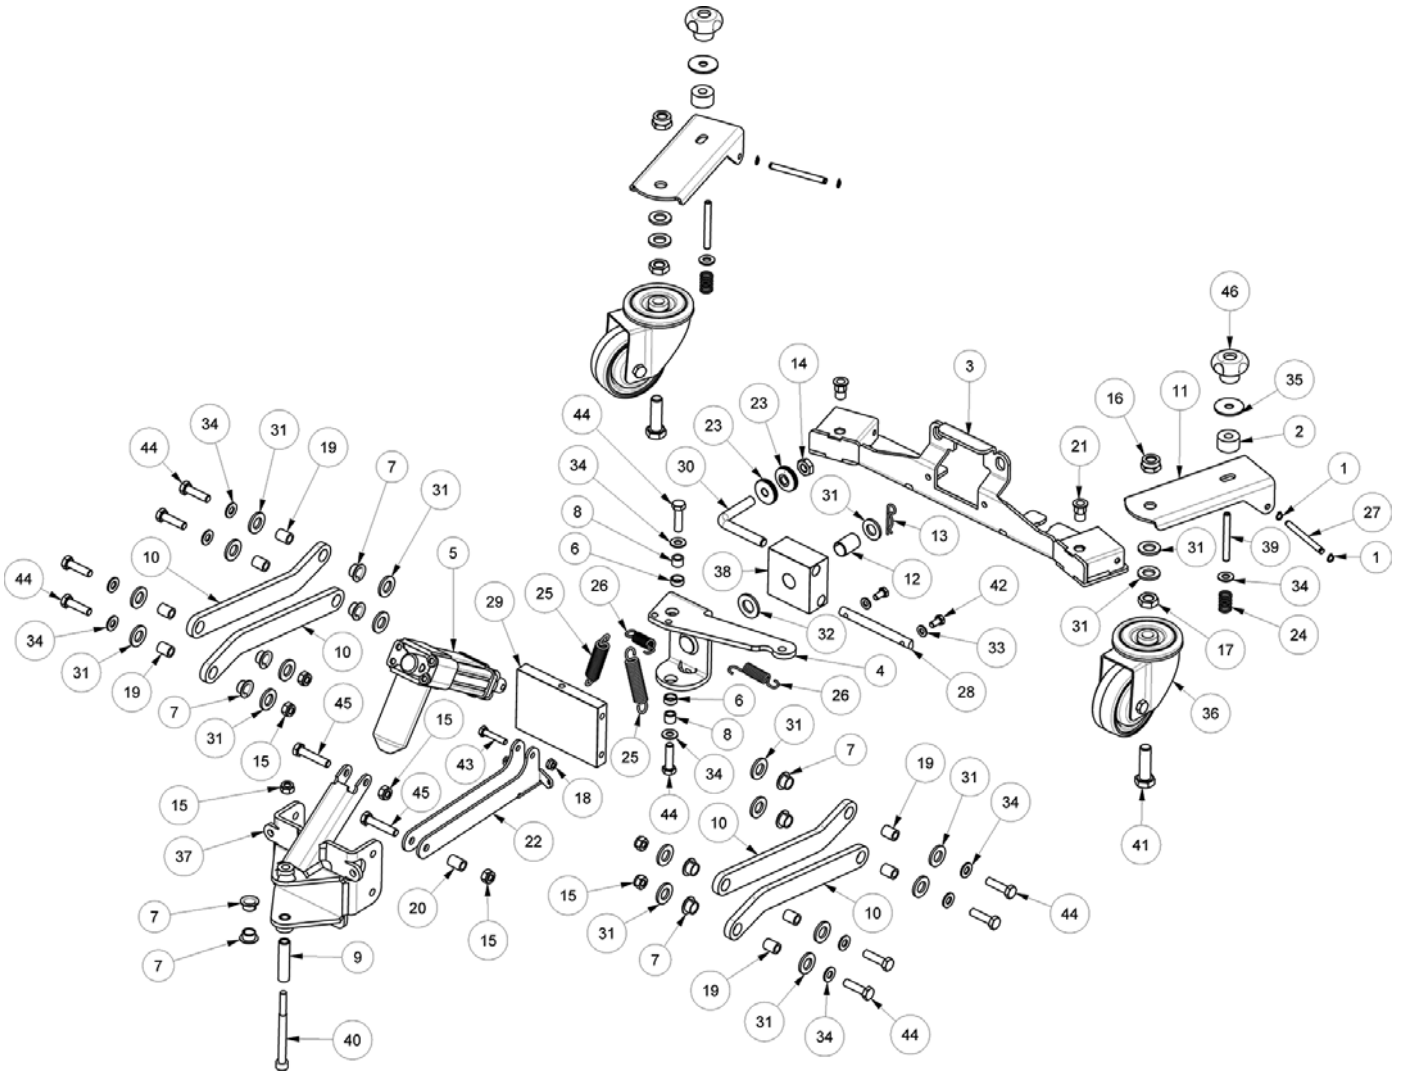

SQUEEGEE LIFT BRACKET GROUP

SQUEEGEE LIFT BRACKET GROUP

Ref.	Part No.	Mfr. Date	Description	Qty.
1	VTAE48552	( )	Clip External Din 471 D.6	4
2	ABG000042	( )	Vibration Damp. Squeegee Castors Ct160	2
3	KTRI05281	( )	Kit, Bracket Squeegee Support [T981]	1
4	LAFN11233	( )	Joint, Squeegee	1
5	MOCC00394	( )	Actuator Squeegee Ct160- 230 36v	1
6	LAFN11228	( )	Bushing	2
7	CUVR00130	( )	Bearing, Crawling	10
8	897336	( )	Bushing D. 9x12x 8.3	2
9	LAFN07879	( )	Bushing -	1
10	LAFN11470	( )	Arm	4
11	LAFN08993	( )	Arm Portaruota Tergi P185	2
12	MPVR05638	( )	Bushing Glycodur	1
13	VTVR47052	( )	Pin, Wire, Split	1
14	39312	( )	Nut , Hex, Std, M10 x 1.50	1
15	VTDD01701	( )	Nut M8 Inox+Zin.	7
16	897241	( )	Nut, M.12, Inox, A2	2
17	39312	( )	Nut , Hex, Std, M12 x 1.75	2
18	VTDD01700	( )	Nut, M6, Inox+Zin	1
19	897526	( )	Bushing, Sleeve, 8b 12d 15l	8
20	LAFN04139	( )	Spacer, Joint, Wiper	1
21	VTVR00022	( )	Insert,Hexagonal,Thread, M8	2
22	LAFN05777	( )	Lever Sollevamento Tergi	1
23	LAFN04136	( )	Knob, Wiper	2
24	MLML00239	( )	Spring For Wheel	2
25	MLML00022	( )	Spring Hook Harness	2
26	MLML00242	( )	Spring Lever Wiper	2
27	LAFN04150	( )	Pin Braccio Ruota Tergi P185	2
28	LAFN04123	( )	Pin Supporto Tergi P.185	1
29	LAFN04125	( )	Plate, Sqge, Mechanism	1
30	LAFN04135	( )	Pin	1
31	897215	( )	Washer, D.12x24, Uni6592, Inox	21
32	897538	( )	Washer D.14	1
33	897106	( )	Washer, Flat, 6,00x11,00x1,6, Ss	2
34	897152	( )	Washer, D.8, Uni6592, Inox	12
35	897375	( )	Washer, D. 8 X32, Uni6593, Inox	2
36	RTRT00518	( )	Wheel Swivel	2
37	LAFN05780	( )	Joint, Doorwiper	1
38	KTRI01864	( )	Block Pivot Squeegee [T981]	1
39	VTVT01355	( )	Screw M8x60 Uni5923	2
40	39281	( )	Screw, Hex, M8 x 125 x 90, 8.8	1
41	06969	( )	Screw, Hex, M12 x 1.75 x 40, 8.8	2
42	897130	( )	Screw, Te, M6x12, Uni5739, A2	2
43	VTVT00433	( )	Screw, M6x30	1
44	897246	( )	Screw, Te, M8x30, Uni5739, Inox	10
45	41342	( )	Screw, Hex, M8 x 1.25 x 40, 8.8	2
46	VTVR35378	( )	Handwheel F 8max20 D.40	2