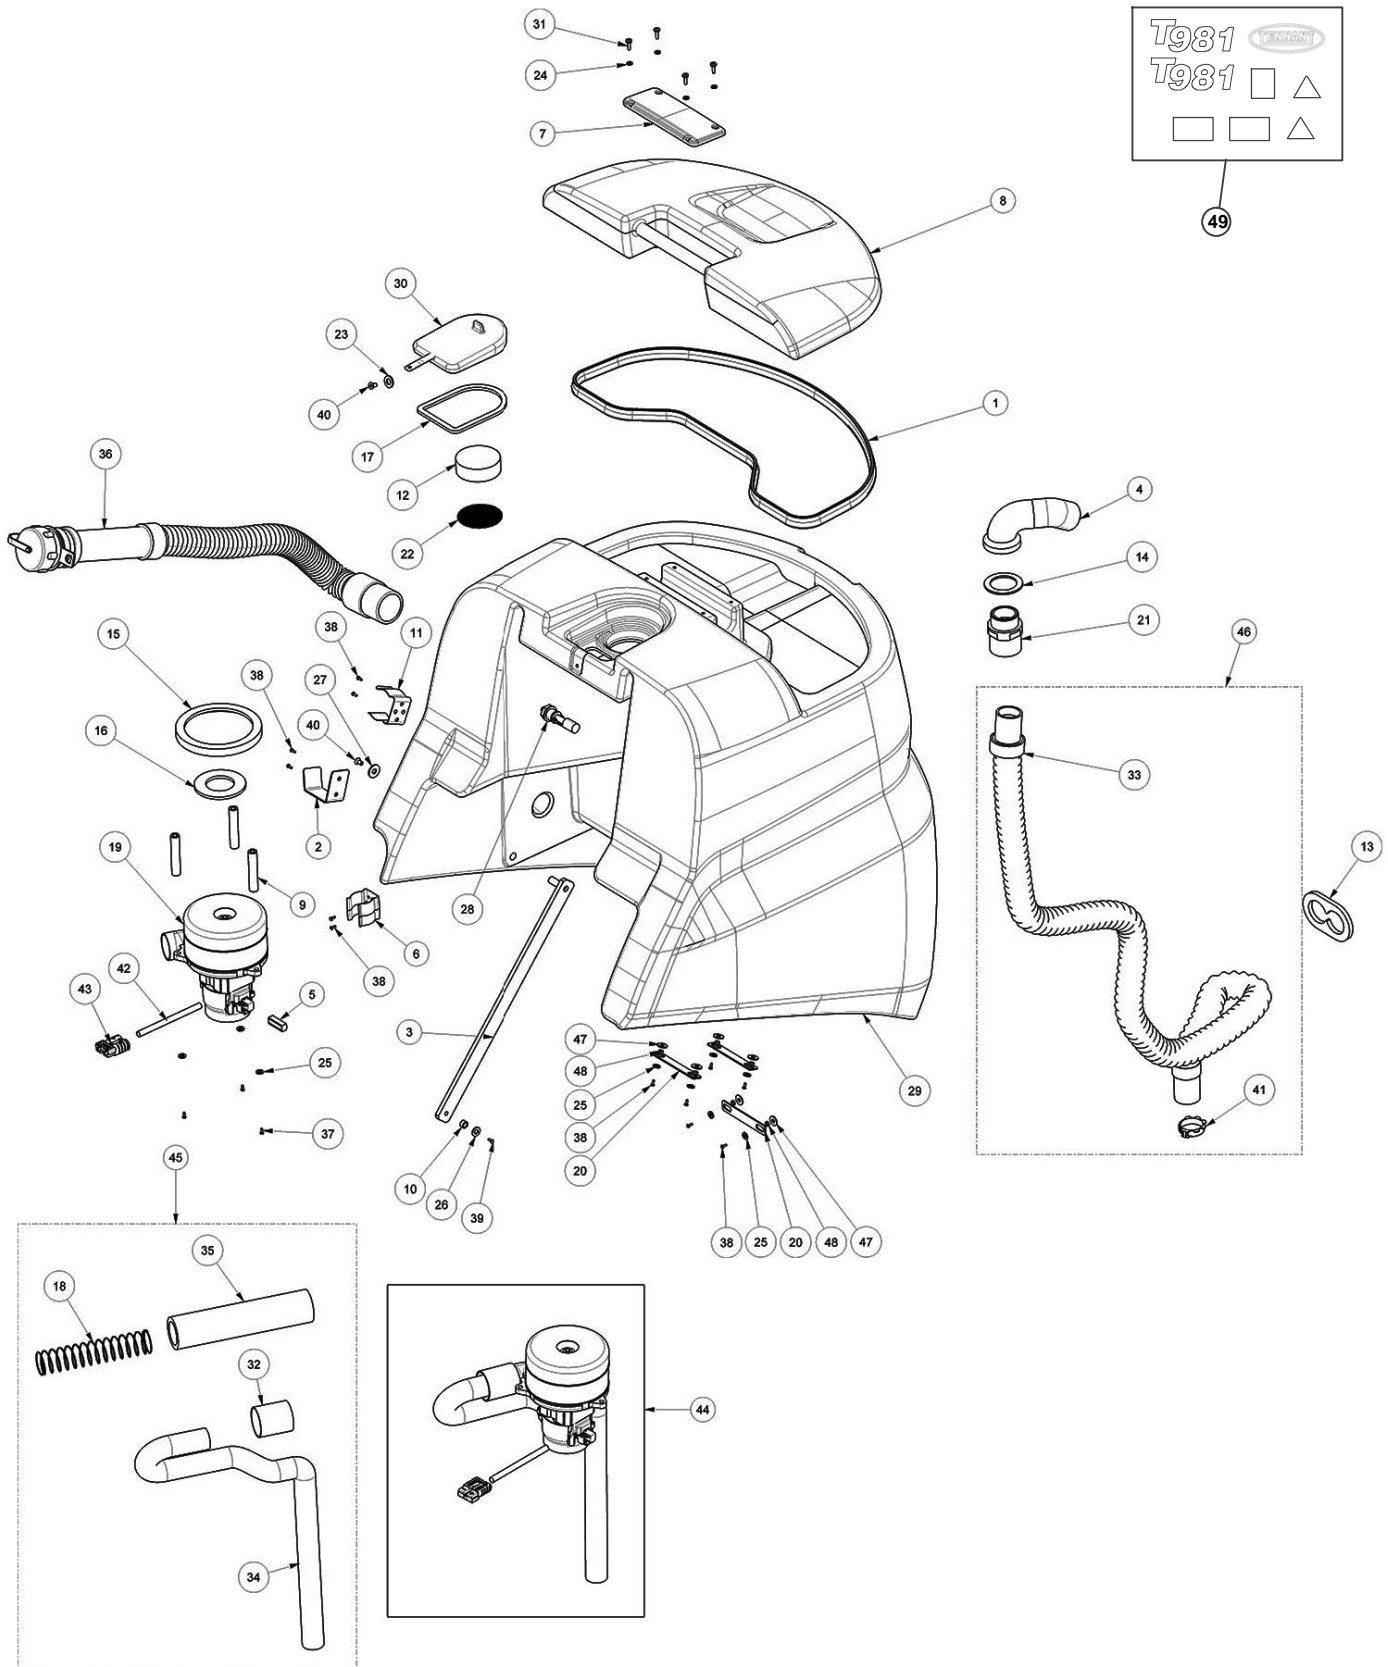

RECOVERY TANK GROUP

RECOVERY TANK GROUP

Ref.	Part No.	Mfr. Date	Description	Qty.
1	GUG000703	( )	Gasket	1
2	KTRI01952	( )	Kit -	1
3	LAFN05803	( )	Assembled Asta Serbatoio P185	1
4	PMVR02010	( )	Curve Asp.P160	1
5	MEVR05202	( )	Carbon Brush Vacuum	1
6	9017721	( )	Clip, Hose, Recvy	1
7	MPVR13192	( )	Cover	1
8	MPVR13188	( )	Cover Recovery Tank	1
9	LAFN04171	( )	Spacer Aspirator	3
10	LAFN75911	( )	Spacer, D.12 H.7.	1
11	FSVR44166	( )	Hose Clip D.50	1
12	FTDP00130	( )	Filter Serb. Recupero P185	1
13	MPVR04659	( )	Flange	1
14	GUG000216	( )	Gasket Tank Drain Hose Cuff	1
15	GUG030649	( )	Gasket Vacuum Motor	1
16	GUG031051	( )	Gasket Lav.	1
17	GUG000306	( )	Gasket Ten.160	1
18	MLML00244	( )	Spring	1
19	MOCC00164	( )	Motor	1
20	LAFN05829	( )	Plate Ferma Tubo Aspirazione	3
21	RCDS00024	( )	Connector Pg.Dir.11/2 M	1
22	897649	( )	Filter, Screen, Motor, Vacfan	1
23	897432	( )	Washer, D. 10x21, Uni6592, Inox	1
24	897166	( )	Washer, D. 5, Inox	4
25	897106	( )	Washer, Flat, 6,00x11,00x1,6, Ss	9
26	897152	( )	Washer, D.8, Uni6592, Inox	1
27	897120	( )	Washer, D.8x24, Uni6593, Inox	1
28	9017737	( )	Float, Shutoff	1
29	MPVR13187	( )	Tank Recovery	1
30	MPVR04100	( )	Cap Vac	1
31	VTVT15961	( )	Screw M5x16, Tbc, Tc, Uni7687	4
32	N/A	( )	Sleeve	1
33	TBFX00280	( )	Tube Aspiraz.Cpl P160	1
34	TBFX00100	( )	Tube	1
35	ITS000034	( )	Pipe, Wool I42 L.250	1
36	TBBP00485	( )	Tube Drain Pu Ct160	1
37	VTVT00888	( )	Screw Te M.6- 100	3
38	897130	( )	Screw, Te, M6x12, Uni5739, A2	12
39	897184	( )	Screw, Te, M8x16, Uni5739, A2	1
40	VTVT00678	( )	Screw	2
41	MPVR06119	( )	Clamp Indication, Yellow	1
42	MEVR00001	( )	Sheathing, Recovery Tank	0,20
43	MEVR07039	( )	Connector Battery Sb50 Gray	1
44	9017783	( )	Fan, Vacuum	1
45	PMVR01141	( )	Tube, Air Outlet	1
46	KTRI04700	( )	Kit Replacement Tbfx00280	1
47	897112	( )	Washer, Flat, 6,00x18,00x1,6	6
48	LAFN11383	( )	Spacer	6
49	KTRI06401	( )	Label, Kit [T981]	1