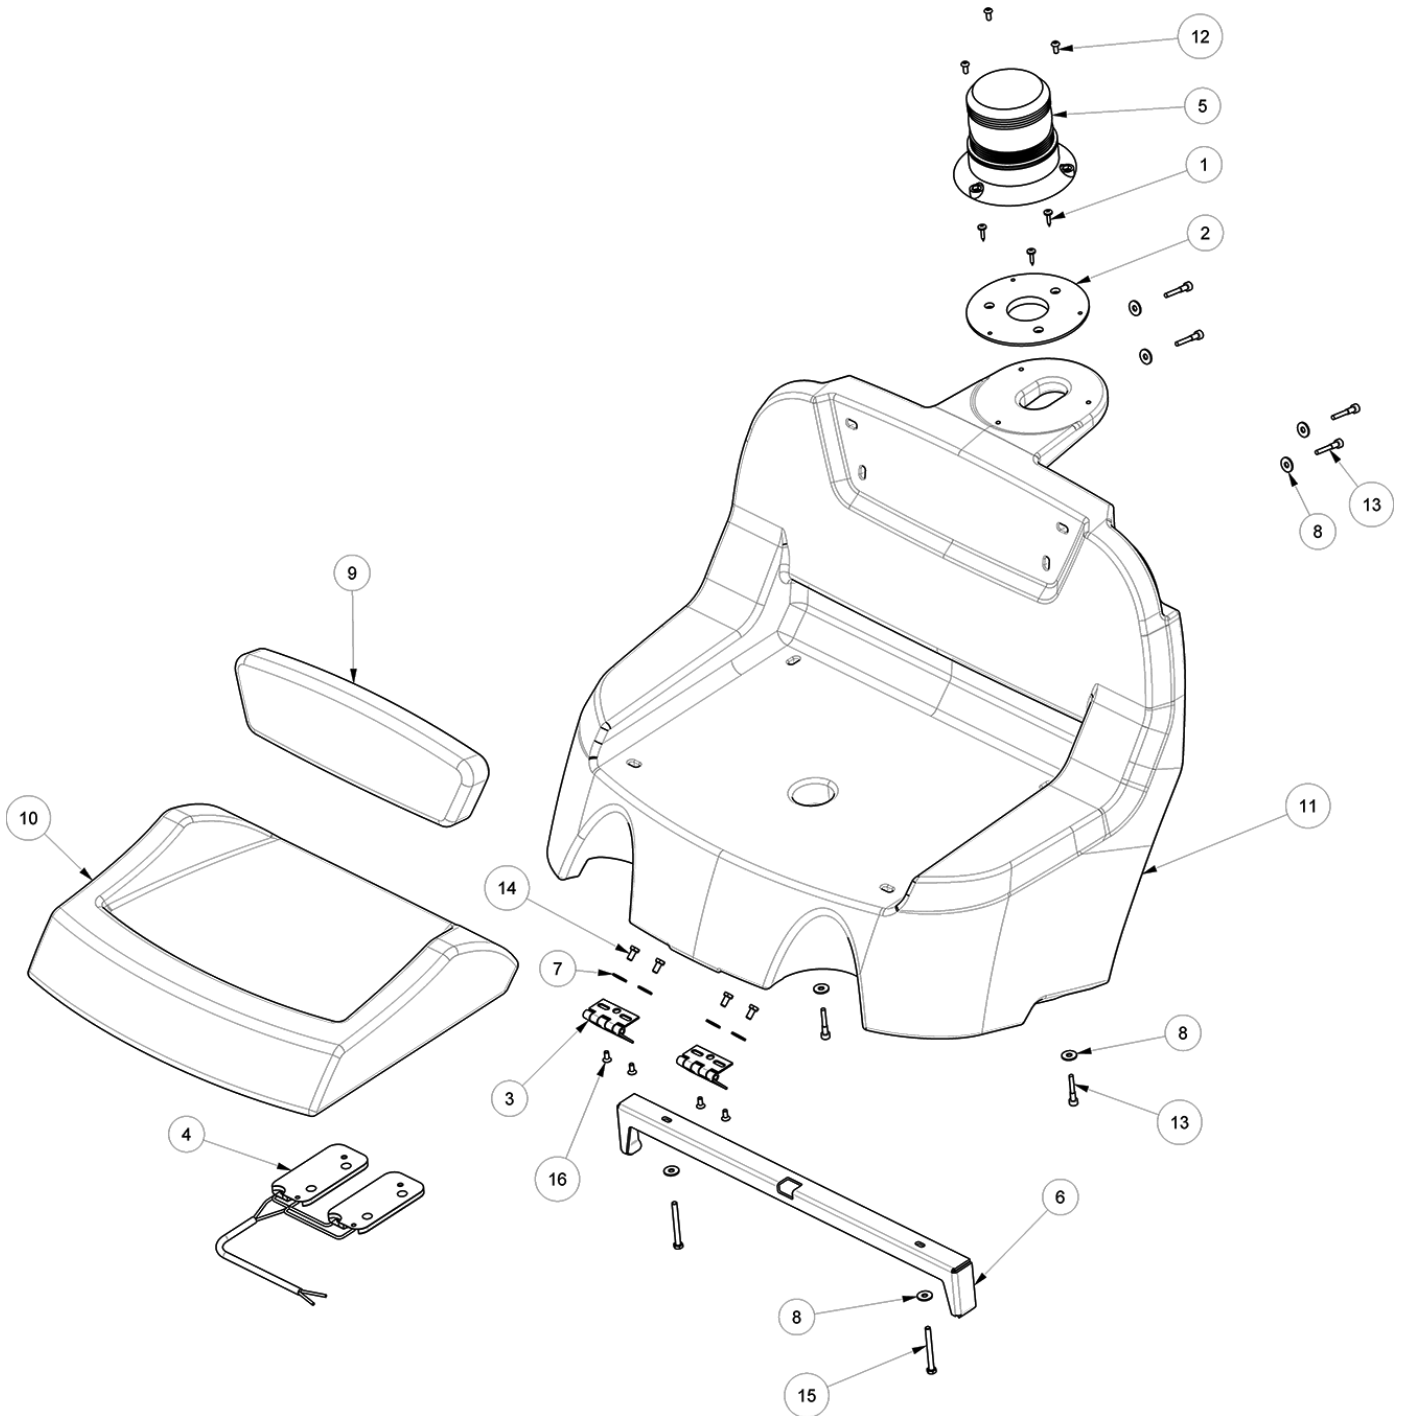

SEAT GROUP

SEAT GROUP

Ref.	Part No.	Mfr. Date	Description	Qty.
1	VTVT00752	( )	Screw Tc+ M.4,8- 19	3
2	MPVR06103	( )	Bracket -	1
3	CEVR00060	( )	Hinge, Seat	2
4	897445	( )	Switch, Sensor, Seat	1
5	MELF00053	( )	Flashing Light -	1
6	LAFN06824	( )	Spacer Bearing	1
7	897112	( )	Washer, Flat, 6,00x18,00x1,6	4
8	VTRS04026	( )	Washer D. 6x18x2.38	8
9	SESD00020	( )	Seat, Backrest	1
10	897444	( )	Seat	1
11	MPVR13189	( )	Support Seat	1
12	897559	( )	Screw Tbce Iso 7380 5x12	3
13	30556	( )	Screw, Soc, M6 x 1.00 x 35, 12.9	6
14	897130	( )	Screw, Te, M6x12, Uni5739, A2	4
15	897421	( )	Screw Te M6x60 Uni5739 Inox	2
16	VTVT00306	( )	Screw Tspei M5x12 Uni5933	4