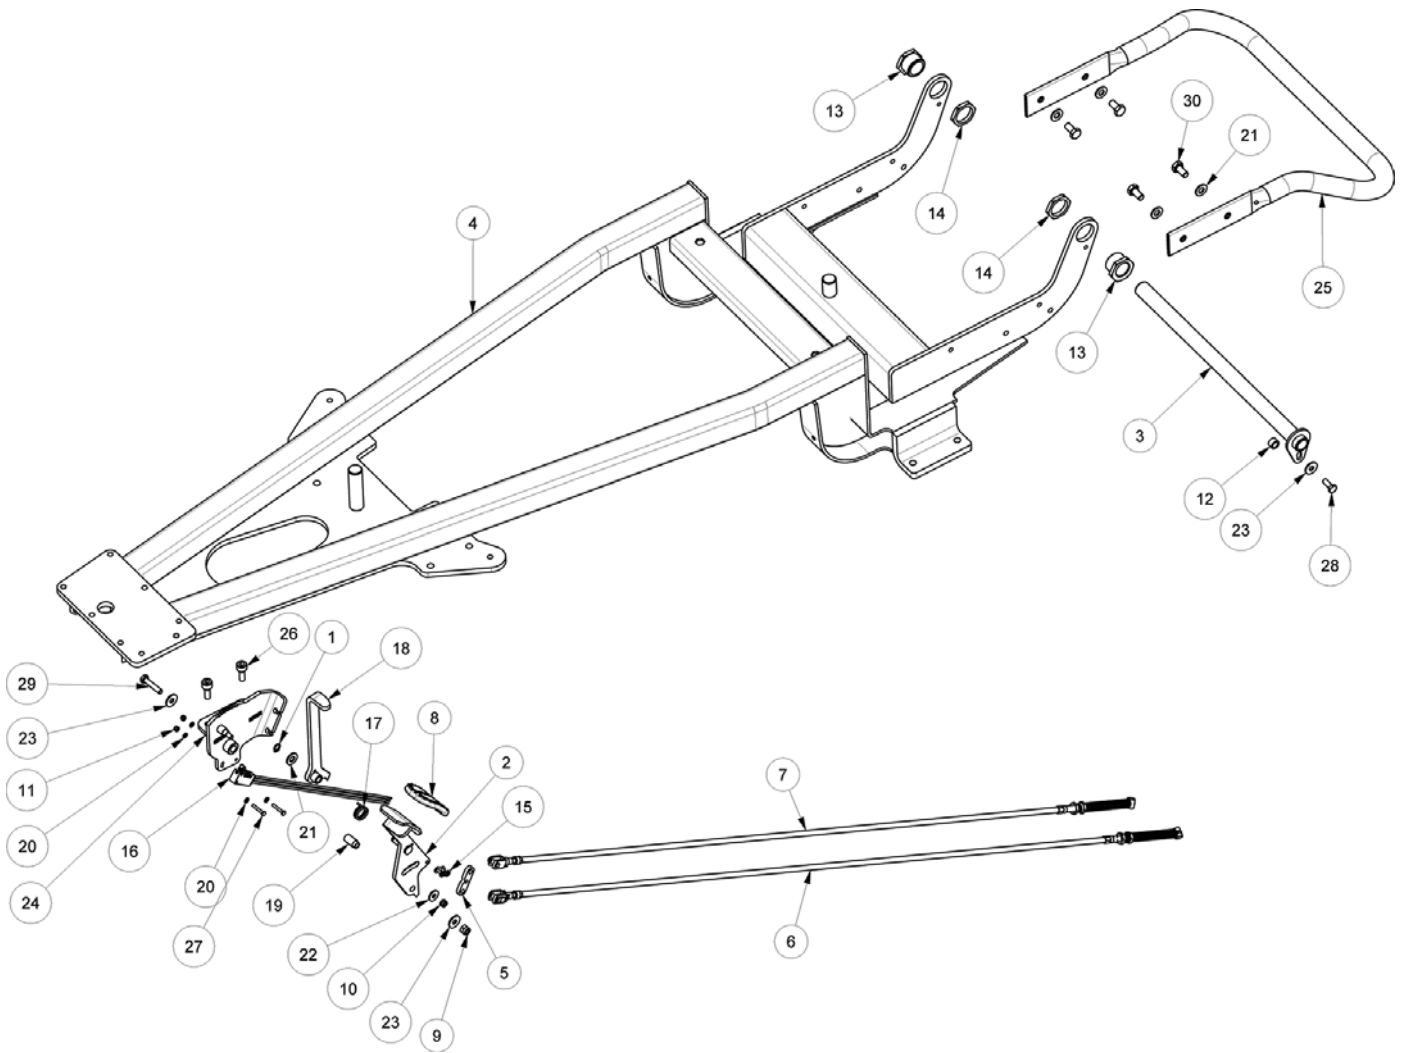

FRAME GROUP

FRAME GROUP

Ref.	Part No.	Mfr. Date	Description	Qty.
1	VTAE14096	( )	Clip, D.8, Din471	1
2	LAFN05767	( )	Pedal Brake	1
3	LAFN05805	( )	Shaft Wldt, Pivot, Tank	1
4	LAFN05790	( )	Frame Complete	1
5	LAFN05769	( )	Joint, Frame	1
6	CMCV00310	( )	Cable, Brake Right	1
7	CMCV00311	( )	Cable, Brake Left	1
8	MPVR45096	( )	Pedal Cover Large V1021	1
9	VTDD01699	( )	Nut M6 Inox+Zinc.B.	1
10	VTDD01693	( )	Nut M 5 Inx	1
11	9018496	( )	Nut, Strap, Sqge	2
12	LAFN75911	( )	Spacer, D.12 H.7.	1
13	LAFN51079	( )	Nut, Side, Metal	2
14	LAFN51080	( )	Ring Nut	2
15	MTCR47037	( )	Warp Knitting 3/8	1
16	MECI44780	( )	Microswitch D2vw- 5l2a- 1m Omr	1
17	MLML00237	( )	Spring Recall Pedal	1
18	LAFN51019	( )	Pedal Blocco	1
19	LAFN04142	( )	Pin, Pedal Brake	1
20	VTRS00385	( )	Washer Uni 6592 3,2x7x0,5 Inox	4
21	897152	( )	Washer, D.8, Uni6592, Inox	5
22	897384	( )	Washer, M5x14, Inox	1
23	897112	( )	Washer, Flat, 6,00x18,00x1,6	3
24	LAFN05766	( )	Support Pedale Cpl	1
25	LAFN06275	( )	Hose, Roll Bar	1
26	897377	( )	Screw Tcei M8x20 Uni5931 Inox	2
27	VTVT01350	( )	Screw, M3x20	2
28	897128	( )	Screw Te 6x16 Uni5739	1
29	VTVT00433	( )	Screw, M6x30	1
30	897184	( )	Screw, Te, M8x16, Uni5739, A2	4