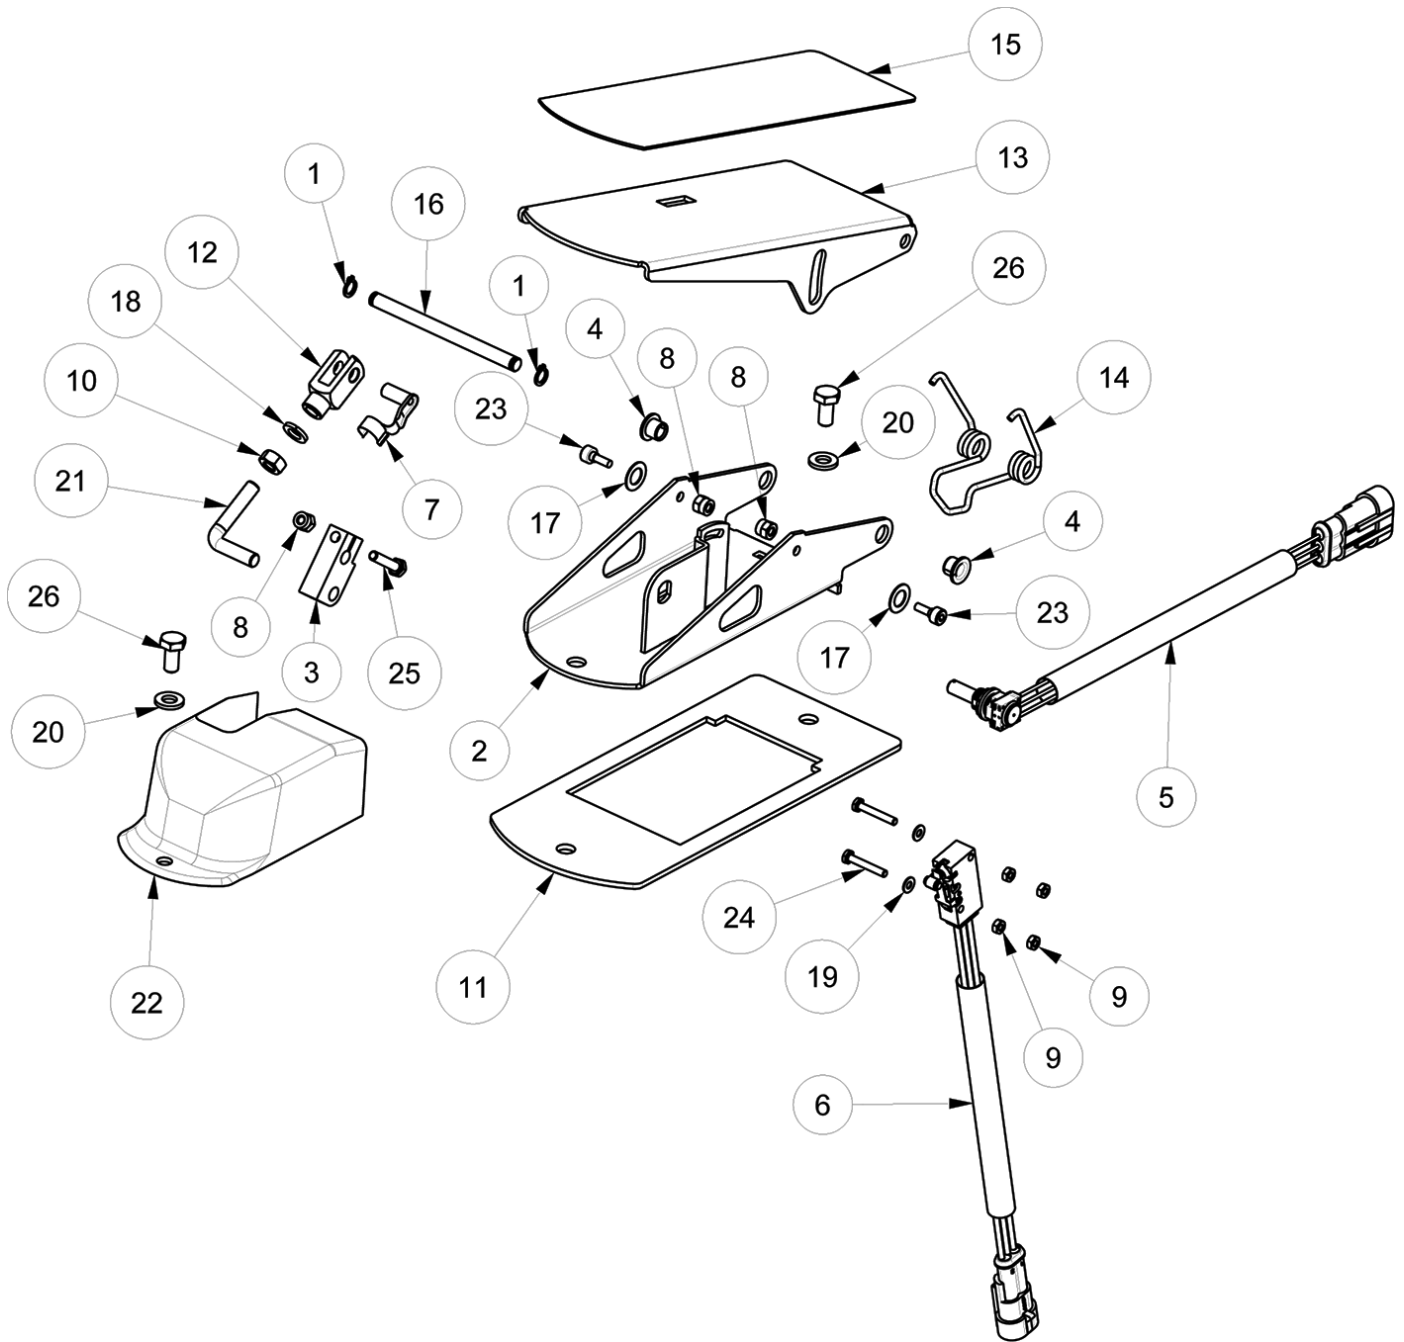

ACCELERATOR PEDAL GROUP

ACCELERATOR PEDAL GROUP

Ref.	Part No.	Mfr. Date	Description	Qty.
1	VTAE48552	( )	Clip External Din 471 D.6	2
2	LAFN07532	( )	Base	1
3	LAFN01149	( )	Rod, Connecting, Pedal Step	1
4	CUVR00183	( )	Bushing	2
5	MECB01227	( )	Potentiometer, Traction	1
6	MECB01228	( )	Contact, Micro, Pedal	1
7	CMCV75717	( )	Clip Uni 1676 M6	1
8	VTDD04369	( )	Nut M 4 Tef Uni 7473	3
9	897189	( )	Nut, M3, Inox	4
10	VTDD00482	( )	Nut M 6 Zin Uni 5588	1
11	LAFN05802	( )	Flange Pedal Accelerator	1
12	CMCV76639	( )	Fork M 6 Uni 1676	1
13	LAFN06474	( )	Sheet Metal Pa. Pedale	1
14	MLML00034	( )	Pedal Spring	1
15	MPVR00866	( )	Plate, Slip	1
16	LAFN00524	( )	Pin Pedal Tk 1050	1
17	MPVR05528	( )	Washer	2
18	897129	( )	Washer, D.6, Grw, Uni1751, Inox	1
19	VTRS00385	( )	Washer Uni 6592 3,2x7x0,5 Inox	2
20	VTRS00503	( )	Washer D. 6 Uni 6592	2
21	LAFN00909	( )	Bracket Pedal Wire	1
22	MPVR00302	( )	Crankcase Feeder Pedal	1
23	VTVT00089	( )	Screw Tcce Uni 5931 4x10 Zb	2
24	VTVT01350	( )	Screw, M3x20	2
25	VTVT00727	( )	Screw Te M 4,20	1
26	897130	( )	Screw, Te, M6x12, Uni5739, A2	2