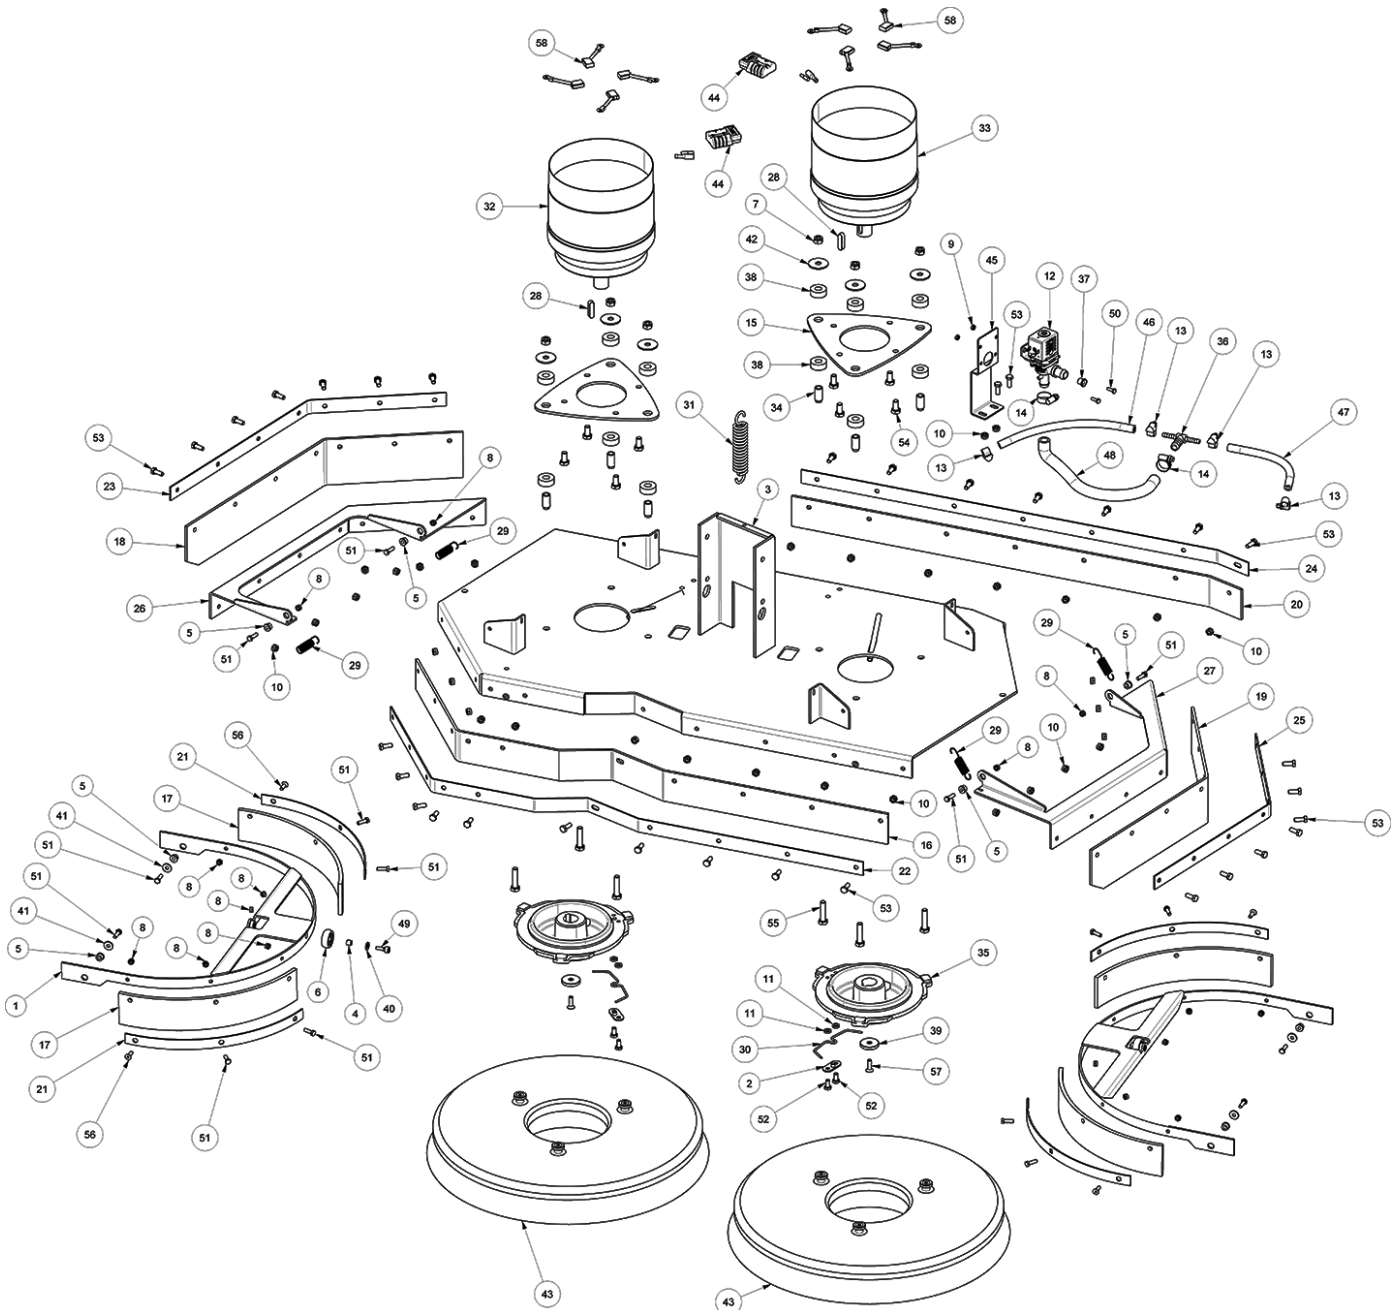

SCRUB HEAD GROUP (90cm Disk Model) - Contd

SCRUB HEAD GROUP (90cm Disk Model) - Contd

Ref.	Part No.	Mfr. Date	Description	Qty.
41	897384	( )	Washer, M5x14, Inox	4
42	897375	( )	Washer, D. 8 X32, Uni6593, Inox	6
43	SPPV01539	( )	Brush, Ppl, 48cm (Standard)	2
43	SPPV01540	( )	Brush, Abrv, 48cm (Tynex 120) (Option)	2
43	SPPV01541	( )	Brush, Abrv, 48cm (Tynex 240) (Option)	2
43	SPPV01542	( )	Brush, Abrv, 48cm (Tynex 320) (Option)	2
43	SPPV01543	( )	Brush, Pes, Mix 5, 48cm (Option)	2
44	MEVR07039	( )	Connector Battery Sb50 Gray	2
45	LAFN05835	( )	Bracket, Solenoid Valve	1
46	TBBP00146	( )	Tube	1
47	897256	( )	Tube Flex D.12x3 Armorv.Pvc Tr	1
48	TBBP00146	( )	Tube	1
49	897352	( )	Screw, Tcei, M.6x16	2
50	897453	( )	Screw, Te, M4x12, Uni5739, Inox	2
51	897145	( )	Screw, Te, M5x16, Uni5739, Inox	16
52	897130	( )	Screw, Te, M6x12, Uni5739, A2	4
53	897128	( )	Screw Te 6x16 Uni5739	33
54	897184	( )	Screw, Te, M8x16, Uni5739, A2	8
55	897243	( )	Screw Te M8x35 Uni5739 Inox	6
56	09120	( )	Screw, Flt, Soc, M5 x 0.80 x 16, 10.9	4
57	897277	( )	Screw, Tspei, M6x20, Uni5933	2
58	MEVR05203	( )	Carbon Motor Brush	8