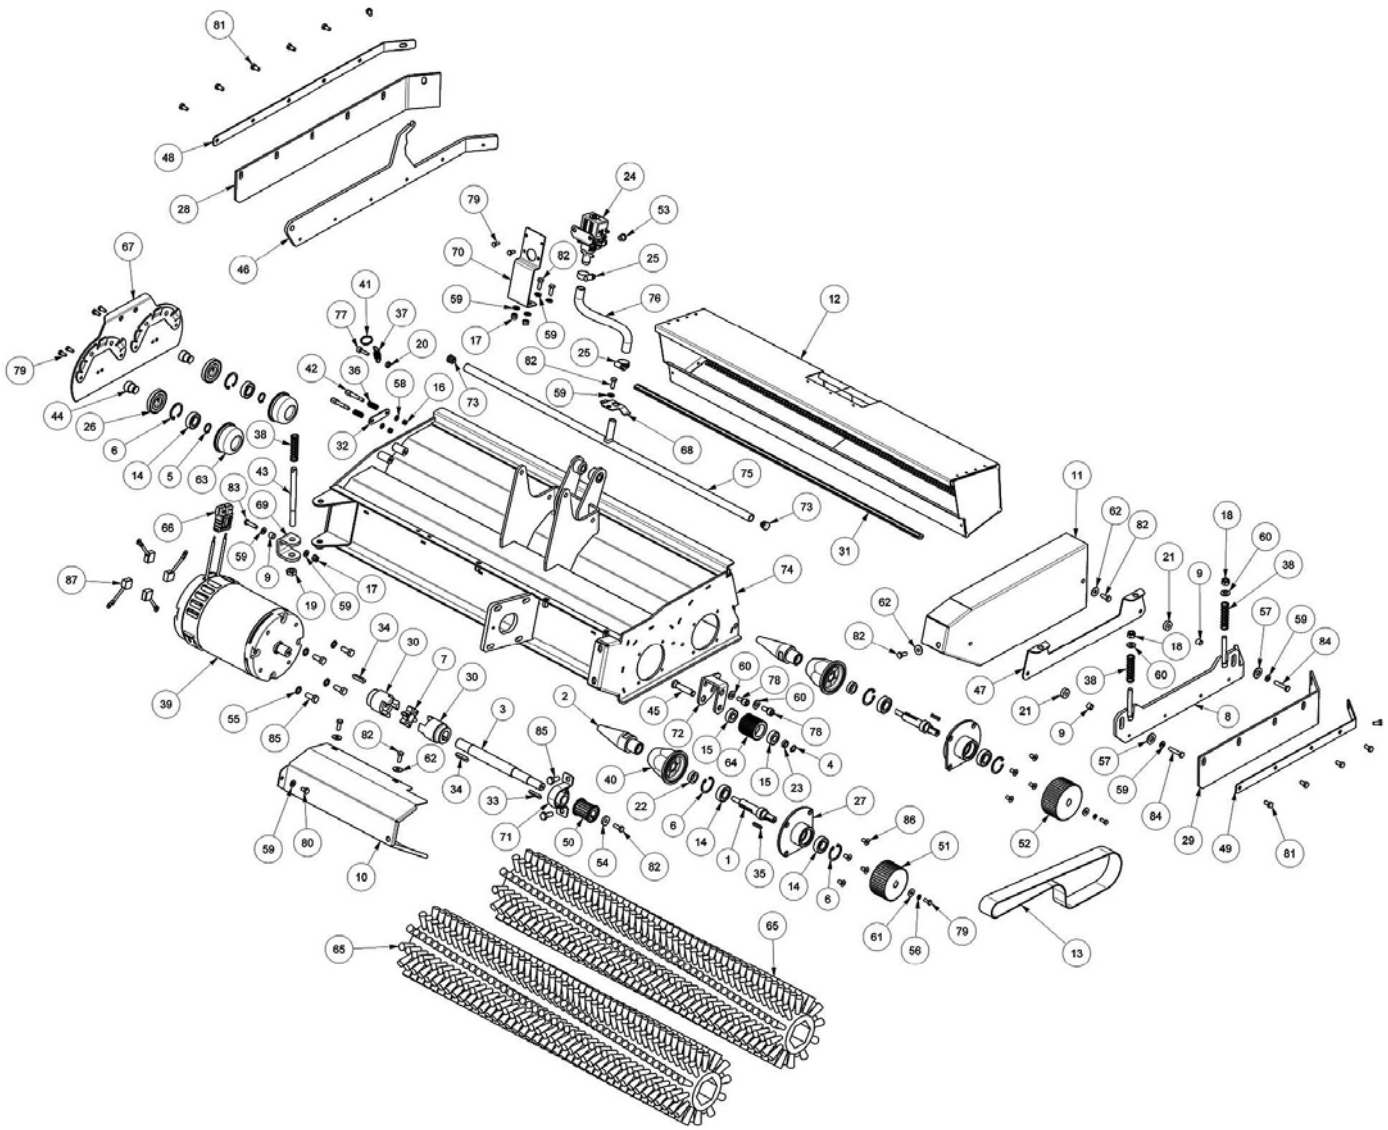

SCRUB HEAD GROUP (75cm Cylindrical Brush Model)

SCRUB HEAD GROUP (75cm Cylindrical Brush Model)

Ref.	Part No.	Mfr. Date	Description	Qty.
1	LAFN10126	( )	Shaft	2
2	LAFN10125	( )	Shaft Brush Insertion	2
3	LAFN09175	( )	Shaft	1
4	VTAE87276	( )	Seeger Ext. D10 Din471	1
5	VTAE17003	( )	Circlip Esterno Din 471 D.15	2
6	VTAE00020	( )	Seeger I32 Din472	6
7	GUVR75740	( )	Ring	1
8	LAFN06397	( )	Door Flap Left Complete	1
9	LAFN04184	( )	Bushing, Roll	3
10	LAFN05891	( )	Crankcase, Crankshaft	1
11	LAFN06393	( )	Crankcase Lh Side	1
12	LAFN05886	( )	Drawer Testata A Rulli Metall.	1
13	MTCG87404	( )	Belt	1
14	CUVR00164	( )	Bearing, Main Brush	6
15	CUVR29964	( )	Ball Bearing 6000- 2rs1	2
16	VTDD08171	( )	Nut M 5 Tef	2
17	VTDD00491	( )	Nut M 6 Tef	3
18	VTDD01701	( )	Nut M8 Inox+Zin.	2
19	VTDD00008	( )	Nut M10 Uni 5589 Zb	1
20	VTDD00053	( )	Nut M6 Inox Uni5589	1
21	LAFN06396	( )	Spacer, Flap, Left	2
22	LAFN10128	( )	Spacer	2
23	LAFN06846	( )	Spacer	1
24	MEEV00043	( )	Solenoid Valve	1
25	897362	( )	Clamp, Hose, Wormdrive, 12- 20d	2
26	LAFN09022	( )	Flange	2
27	LAFN10127	( )	Plate	2
28	MPVR02845	( )	Flap, Side, Right	1
29	MPVR02846	( )	Flap, Side, Left	1
30	FGGT00035	( )	Joint	2
31	MPVR04922	( )	Gasket, Joint	1
32	LAFN07034	( )	Plate, Metal, Shock Door	1
33	VTVR13164	( )	Key Uni 6604 5x5x30	1
34	VTVR16617	( )	Key 6x 6x30 Uni 6604	2
35	VTVR00572	( )	Key 4x4x20	2
36	MLML00248	( )	Spring	2
37	MLML00291	( )	Spring, Flap, Side	1
38	MLML00302	( )	Spring, Recording Flap	3
39	MOCC00166	( )	Motor Test.Roll.P185	1
40	MPVR05137	( )	Hub, Brush	2
41	MLML00292	( )	Spring, Flap, Side	1
42	LAFN04180	( )	Pin, Door Key	2
43	LAFN06395	( )	Pin, Flap, Right	1
44	LAFN09021	( )	Pin Sostegno Spazzola P185	2
45	LAFN06847	( )	Pin Tendicinghia	1