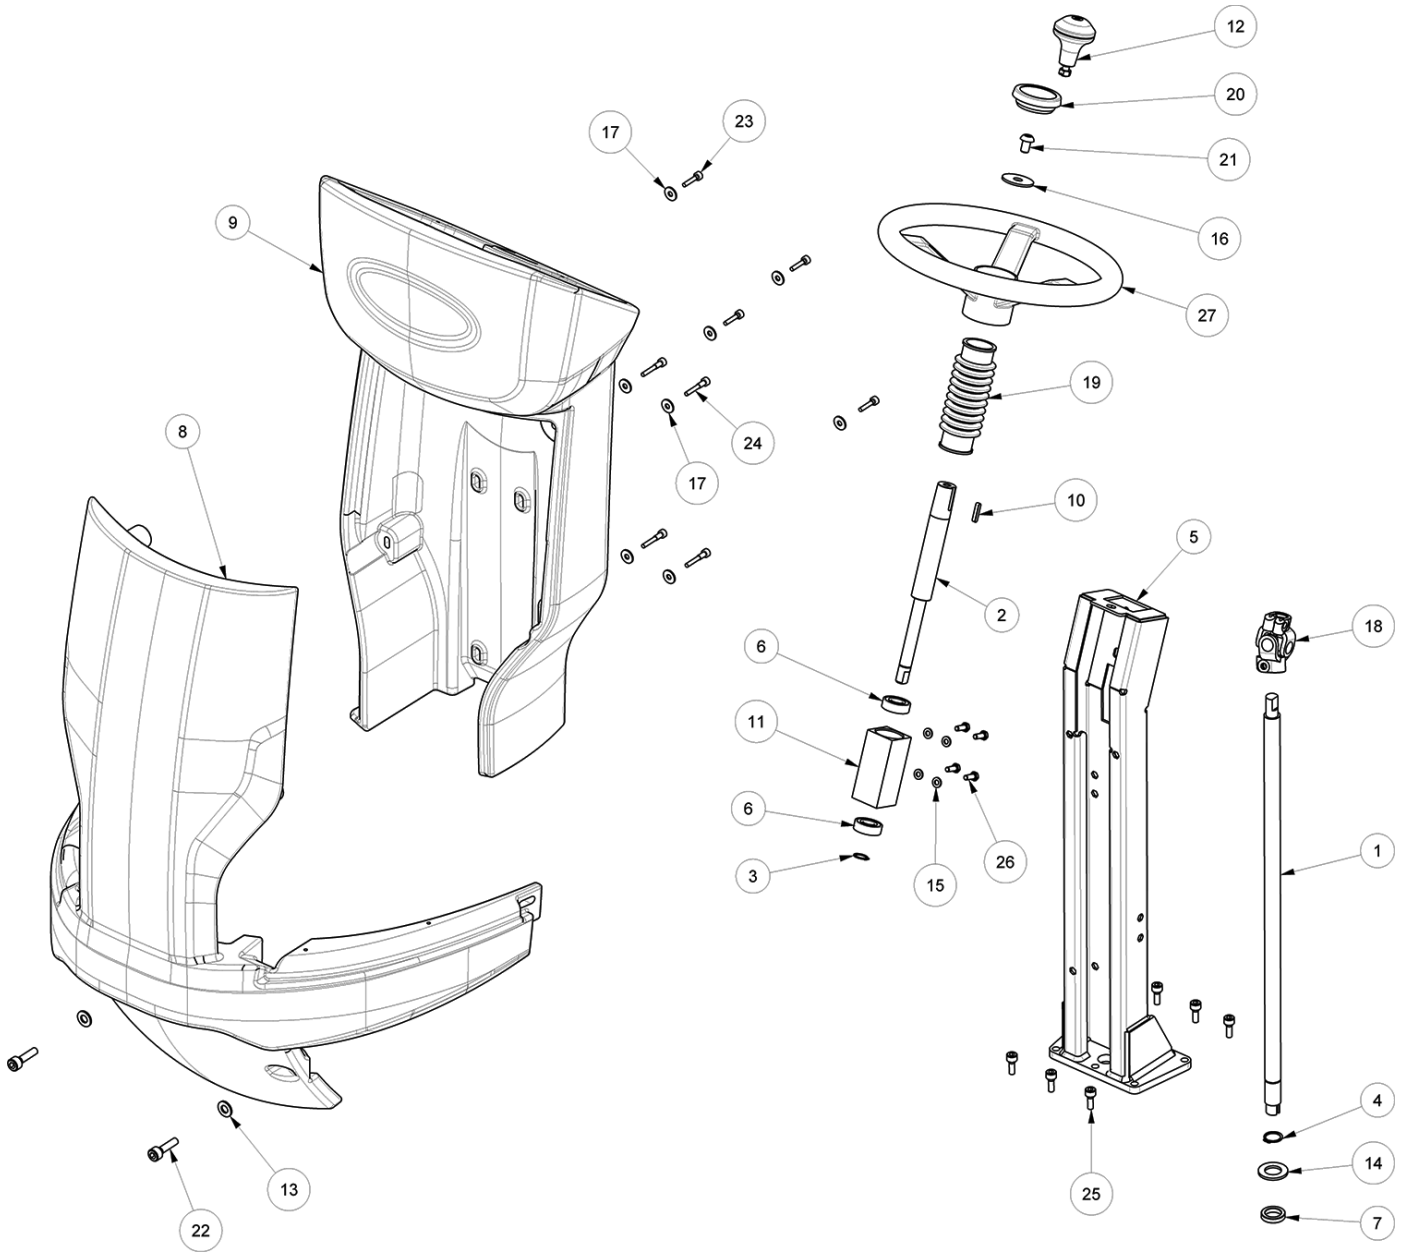

STEERING COLUMN GROUP (90CM Disk Model)

STEERING COLUMN GROUP (90CM Disk Model)

Ref.	Part No.	Mfr. Date	Description	Qty.
1	LAFN04131	( )	Shaft, Steering, Lower	1
2	LAFN04076	( )	Shaft, Upper Steering	1
3	VTAE17003	( )	Circlip Esterno Din 471 D.15	1
4	897280	( )	Circlip, D. 20, Uni7435	1
5	LAFN05787	( )	Support	1
6	CUVR17004	( )	Ball Bearing 6202 - 2rs1	2
7	LAFN07029	( )	Spacer -	1
8	MPVR13190	( )	Covering Front	1
9	MPVR13191	( )	Covering Rear	1
10	VTVR33667	( )	Key Uni 6604 5x5x25	1
11	LAFN04133	( )	Hub, Steering Shaft	1
12	MPVR47040	( )	Knob, Small, Steeringwheel	1
13	897432	( )	Washer, D. 10x21, Uni6592, Inox	2
14	897288	( )	Washer, Uni6592, Foro 20, Inox	1
15	897106	( )	Washer, Flat, 6,00x11,00x1,6, Ss	4
16	897401	( )	Washer, M10x40x2,5, Uni6593, Zb	1
17	897112	( )	Washer, Flat, 6,00x18,00x1,6	8
18	897397	( )	Joint, Steering	1
19	897408	( )	Bellows, Shaft, Steering	1
20	MPVR47026	( )	Black Cap L.14	1
21	VTVT47025	( )	Screw Tbce Iso 7380 10x16 Zb	1
22	41358	( )	Screw, Soc, M10 x 1.50 x 35, 12.9	2
23	VTVT12255	( )	Screw Tcce Uni 5931 6x25 Zb	4
24	30556	( )	Screw, Soc, M6 x 1.00 x 35, 12.9	4
25	897377	( )	Screw Tcei M8x20 Uni5931 Inox	6
26	VTVT01531	( )	Screw Te 6x 16 Uni 5739	4
27	897400	( )	Wheel, Steering 320mm	1