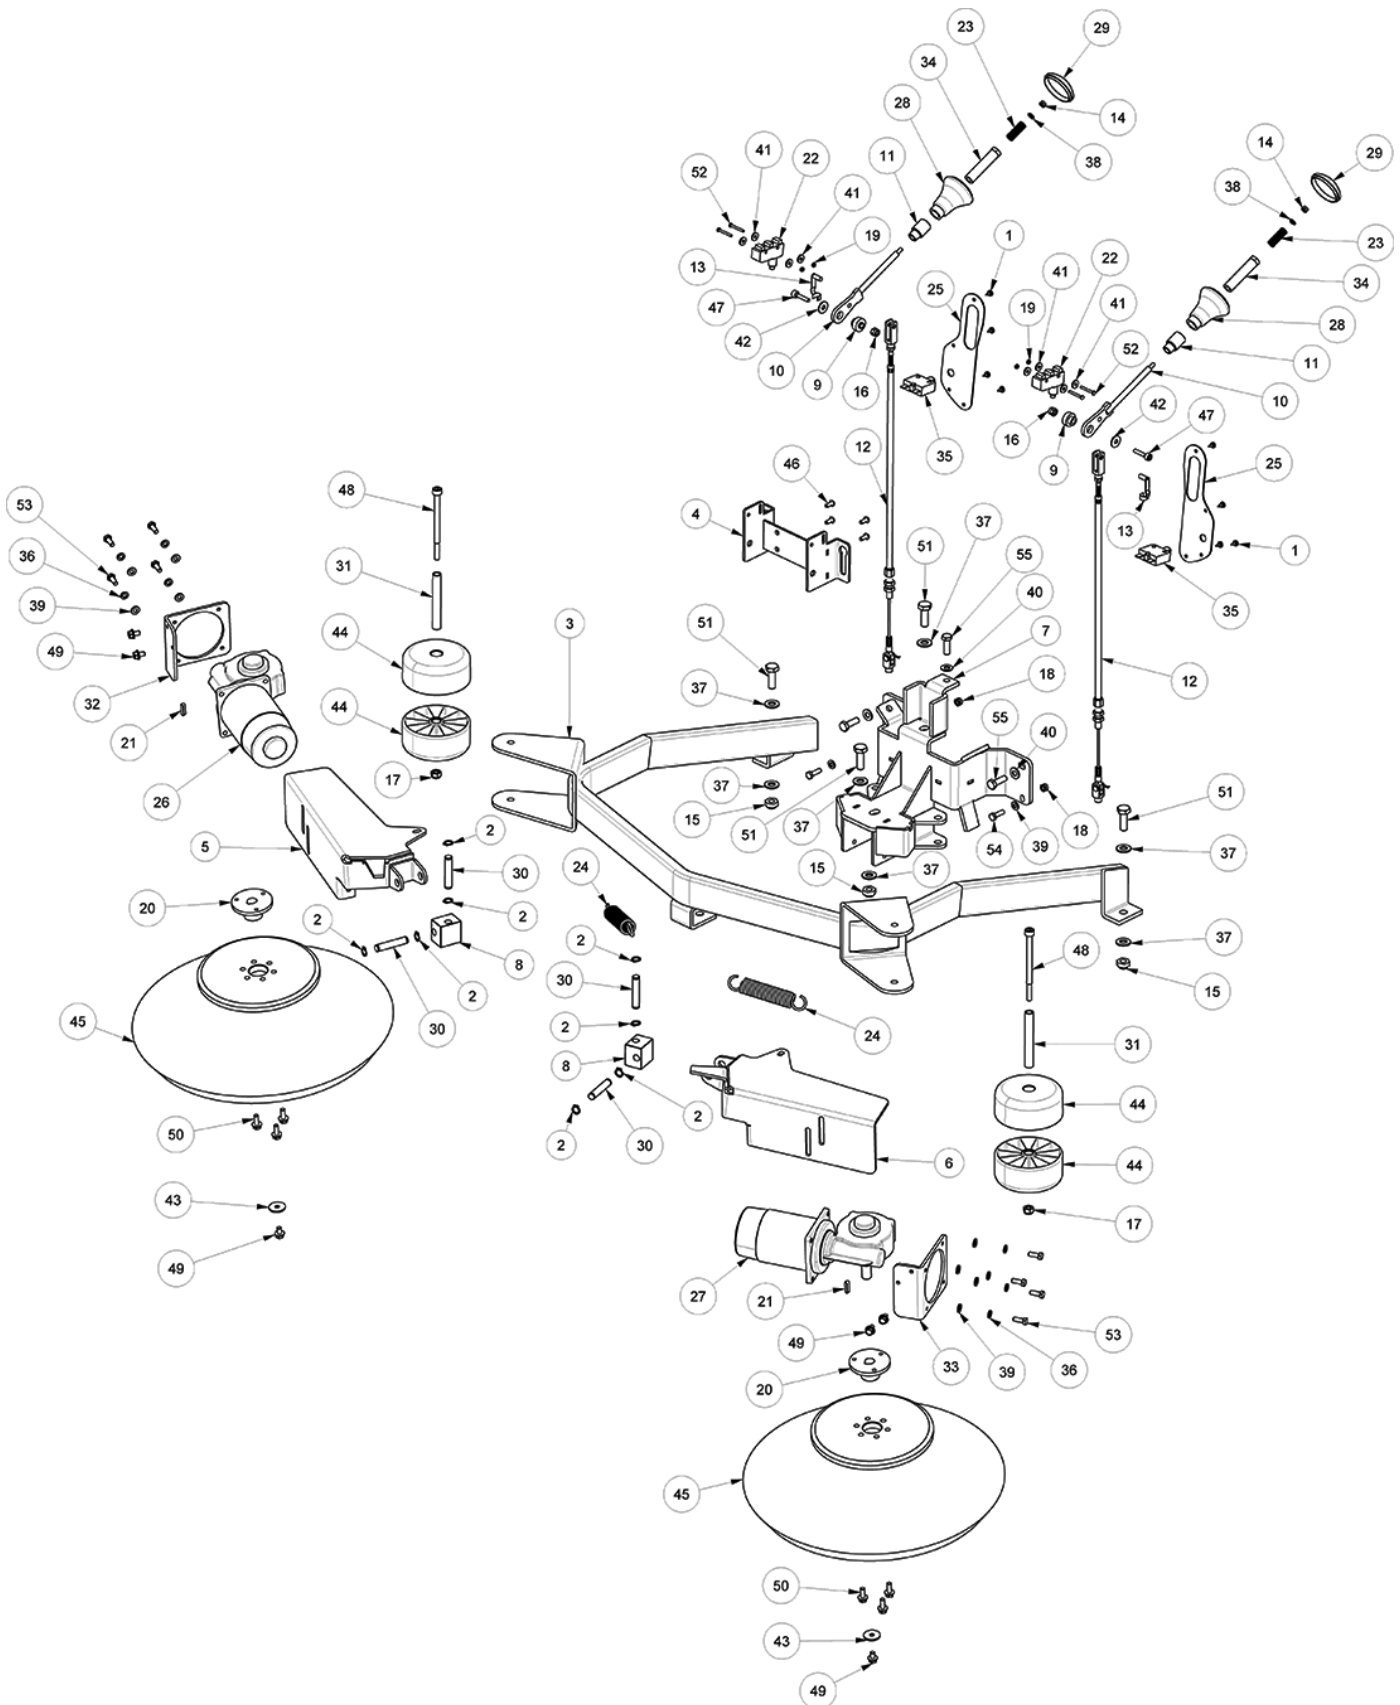

SIDE BRUSH GROUP (75cm Cylindrical Brush Model)

SIDE BRUSH GROUP (75cm Cylindrical Brush Model)

Ref.	Part No.	Mfr. Date	Description	Qty.
1	VTVT85145	( )	Screw Tcb T- Cross 4.2x9.5 Inox	8
2	VTAE87276	( )	Seeger Ext. D10 Din471	8
3	LAFN07598	( )	Housing	1
4	LAFN07597	( )	Bracket	1
5	LAFN07595	( )	Bracket	1
6	LAFN07596	( )	Bracket	1
7	LAFN07594	( )	Support	1
8	LAFN00154	( )	Block Arm Side Brush Tk1050	2
9	LAFN00153	( )	Bushing Lever Lift Brush.Lat.Zinc.	2
10	LAFN00803	( )	Arm Brush Lift Later.1050	2
11	LAFN07612	( )	Bushing -	2
12	CMCV00359	( )	Cable Ct160	2
13	CMCV00009	( )	Clip Uni 1676	2
14	VTDD08171	( )	Nut M 5 Tef	2
15	VTDD00042	( )	Nut Aut.M10 Uni7474	3
16	VTDD00491	( )	Nut M 6 Tef	2
17	VTDD01701	( )	Nut M8 Inox+Zin.	2
18	VTDD01700	( )	Nut, M6, Inox+Zin	2
19	VTDD00001	( )	Nut, M3, Uni5588, Zb	4
20	LAFN45010	( )	Flange L.1400 Lt	2
21	VTVR13165	( )	Key Uni 6604 5x5x20	2
22	MECI75801	( )	Microswitch Tk	2
23	MLML00027	( )	Spring Brush Central Knob	2
24	MLML45102	( )	Spring Tr	2
25	LAFN07599	( )	Cover	2
26	MOCC00366	( )	Motor -	1
27	MOCC00367	( )	Motor -	1
28	MPVR00868	( )	Knob, Lifting Brush	2
29	MPVR00879	( )	Knob, Lifting Brush	2
30	LAFN01148	( )	Side Pin Brush	4
31	LAFN04127	( )	Pin Rullo Paracolpi	2
32	LAFN00808	( )	Plate Side Brush Dx Tk1050	1
33	LAFN00809	( )	Plate Side Brush Sx Tk1050	1
34	LAFN00523	( )	Spring Holder Brush Lift	2
35	METT00040	( )	Fuse, Circuit Breaker, 5a	2
36	897129	( )	Washer, D.6, Grw, Uni1751, Inox	8
37	897432	( )	Washer, D. 10x21, Uni6592, Inox	7
38	VTRS00502	( )	Washer D. 5 0.466 Uni 6592	2
39	897106	( )	Washer, Flat, 6,00x11,00x1,6, Ss	10
40	897152	( )	Washer, D.8, Uni6592, Inox	3
41	VTRS15959	( )	Washer D. 4x12 Uni 6593	8
42	VTRS04026	( )	Washer D. 6x18x2.38	2
43	VTRS63242	( )	Washer D. 6 X24 Zc	2
44	RTRT00510	( )	Wheel Bumper Ral7040	4
45	SPPV75790	( )	Brush, Side, Ppl, Medium (Standard)	2
45	SPPV75794	( )	Brush, Side, Abrv (Option)	2