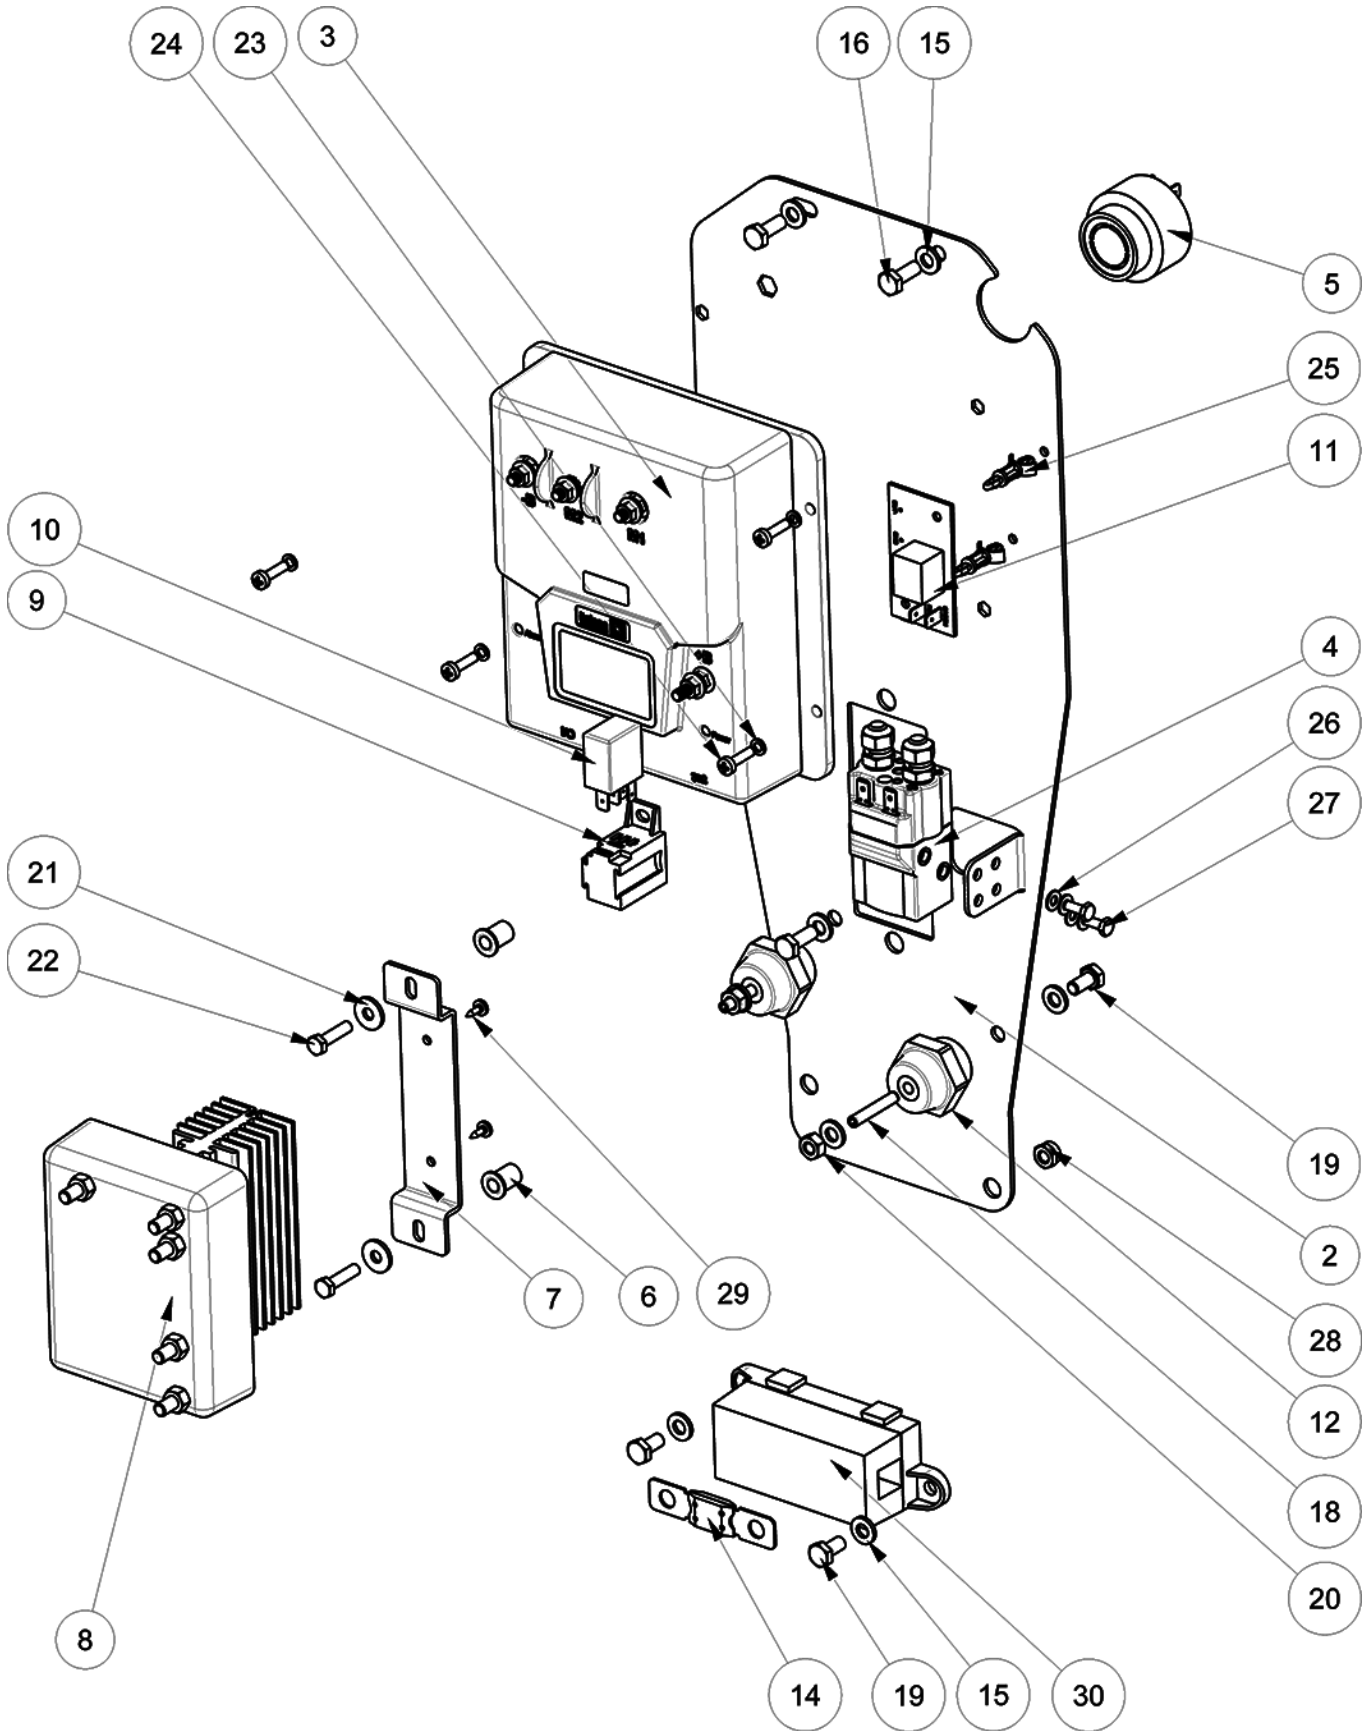

ELECTRICAL COMPONENT GROUP (75CM Cylindrical Brush Model)

ELECTRICAL COMPONENT GROUP (75CM Cylindrical Brush Model)

Ref.	Part No.	Mfr. Date	Description	Qty.
2	LAFN11848	( )	Plate	1
3	MECE00927	( )	Panel, Board 7ch4q162 150a 24- 36v	1
4	METT00086	( )	Contacto 100a	1
5	MEVR01436	( )	Buzzer	1
6	MPVR13464	( )	Bushing	2
7	LAFN11849	( )	Plate	1
8	MECE00526	( )	Board Power Service Ct160- Ct230	1
9	MEVR02888	( )	Base Te V23333- Z1001- B045	1
10	MECE00456	( )	Relay, Brush Head	1
11	MECE00755	( )	Panel, Claxton	1
12	MEVR47082	( )	Insulator	2
14	MEVR01925	( )	Fuse 150a	1
15	897106	( )	Washer, Flat, 6,00x11,00x1,6, Ss	9
16	897128	( )	Screw Te 6x16 Uni5739	3
18	VTVT00900	( )	Grub Screw M 6- 30 Con Es	2
19	897130	( )	Screw, Te, M6x12, Uni5739, A2	4
20	897405	( )	Nut, M6, Uni5588, Inox, A2	2
21	897384	( )	Washer, M5x14, Inox	2
22	897170	( )	Screw, Te, M5x20	2
23	897204	( )	Washer, D.4, Grover, Uni1751, A2	4
24	897359	( )	Screw, Tctc, M4x16, Acciaio, Inox	4
25	MEVR01708	( )	Column	2
26	897156	( )	Washer, D. 4, Inox	4
27	897151	( )	Screw, Te, M4x10, Inox	2
28	VTDD01700	( )	Nut, M6, Inox+Zin	2
29	VTVT00040	( )	Screw	2
30	MEVR00146	( )	Fuse Box	1