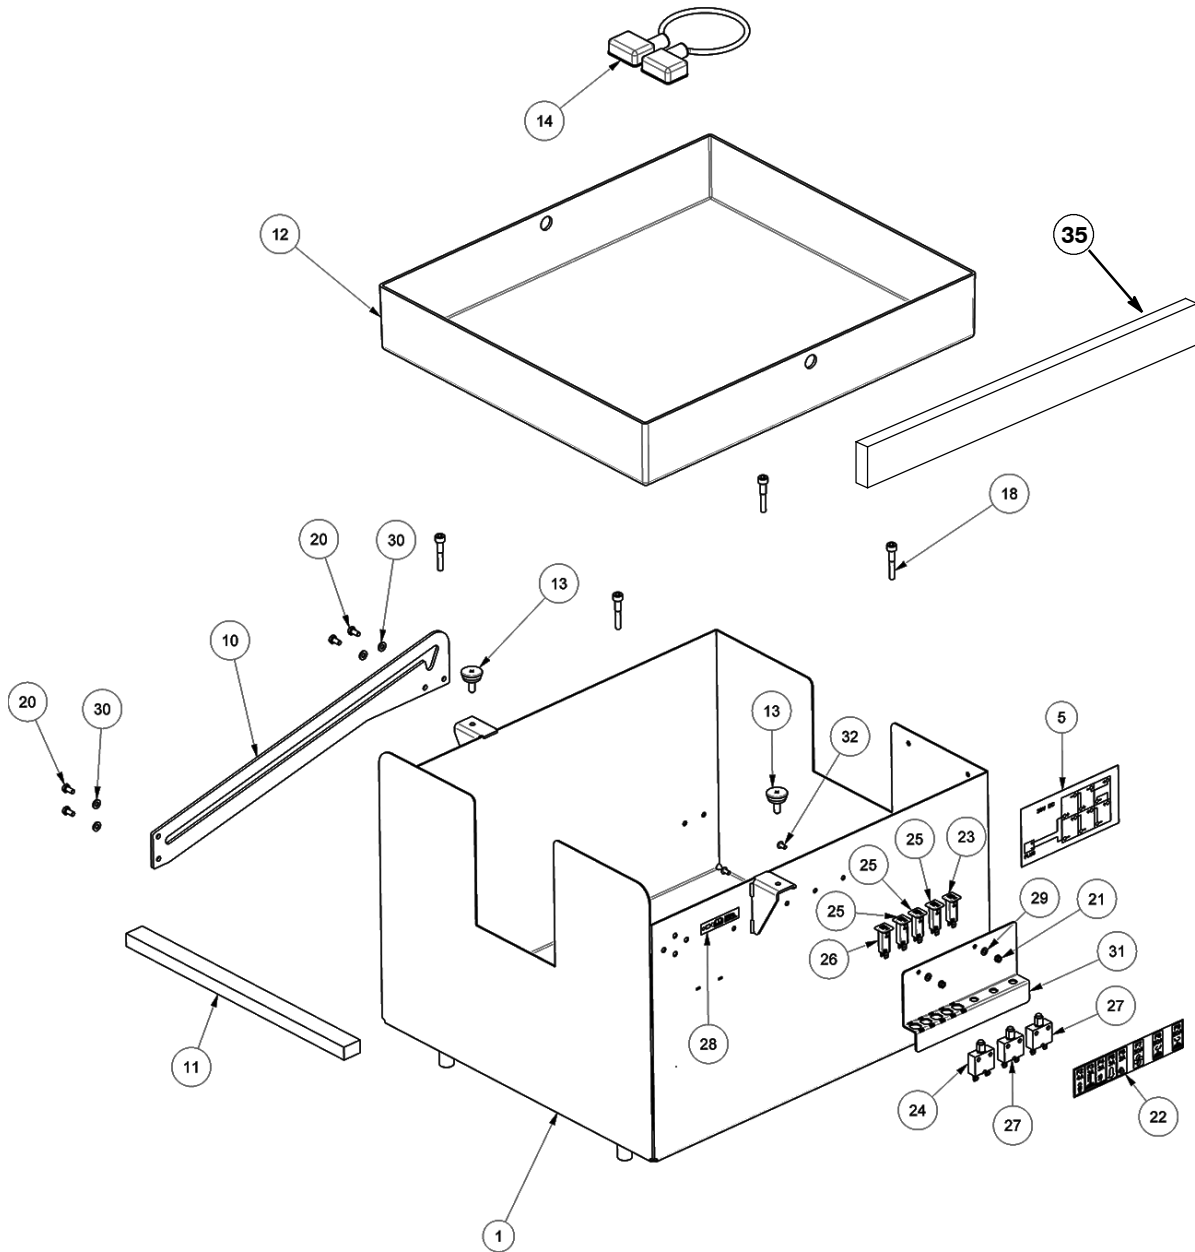

BATTERY COMPARTMENT GROUP (90CM Disk Model)

BATTERY COMPARTMENT GROUP (90CM Disk Model)

Ref.	Part No.	Mfr. Date	Description	Qty.
1	LAFN11769	( )	Support Battery Cpl P160 S/T	1
5	N/A	( )	Label (Order Label Kit KTRI06401)	1
10	LAFN05807	( )	Plate, Tank Rod	1
11	MPVR04744	( )	Gasket	1
12	MPVR04127	( )	Plate, Box, Battery	1
13	VTVR00038	( )	Knob	2
14	897357	( )	Battery, Bridge, M8, 70	5
18	VTVT00889	( )	Screw Tcei M. 8- 45	4
20	897130	( )	Screw, Te, M6x12, Uni5739, A2	4
21	VTDD01693	( )	Nut M 5 Inx	2
22	N/A	( )	Label (Order Label Kit KTRI06401)	1
23	METT00135	( )	Fuse 2a	1
24	METT00132	( )	Fuse 30a	1
25	METT00136	( )	Fuse 3a	3
26	METT00137	( )	Fuse 4a	1
27	METT00138	( )	Fuse 50a	2
28	N/A	( )	Label (Order Label Kit KTRI06401)	1
29	897166	( )	Washer, D. 5, Inox	2
30	897106	( )	Washer, Flat, 6,00x11,00x1,6, Ss	4
31	LAFN11743	( )	Bracket	1
32	VTVT00805	( )	Screw Tbei M. 5- 10	2
33	1070587	( )	Battery, Wet, 06vdc 0360ah, W/ Cart [Tr]	6
34	1262287	( )	Battery, Agm, 06vdc 350ah	6
35	222473	( )	Spacer, Battery, Foam, 0.75 X 3.0 X 21.0	2
36	1043662	( )	Charger, 36vdc 21a 85- 265vac 1ph 45/65hz	1
37	1017079	( )	Cord, Extn, 16ga /3, 10ft [Sjt]	1
38	223679	( )	Cable Assy, 06GA Red/Blk. 050A/175A	1