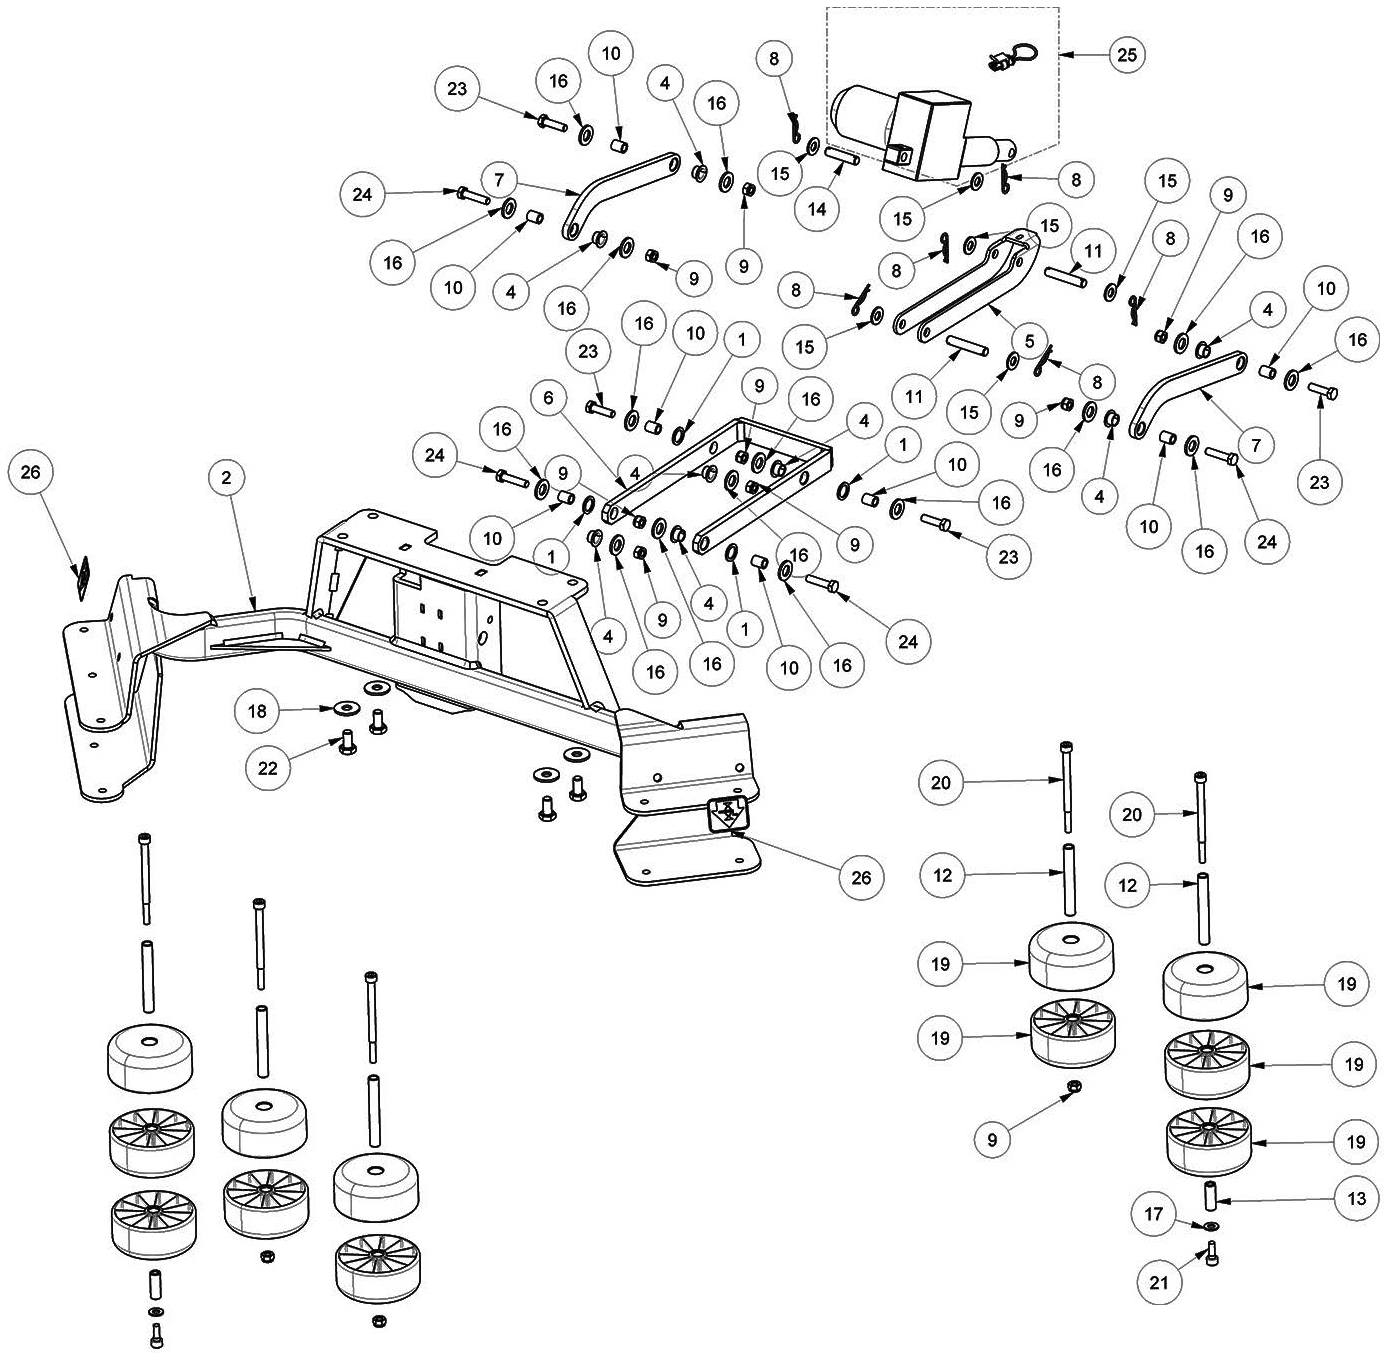

SCRUB HEAD LIFT AND BUMPER GROUP (90cm Disk Model)

SCRUB HEAD LIFT AND BUMPER GROUP (90cm Disk Model)

Ref.	Part No.	Mfr. Date	Description	Qty.
1	VTRS00376	( )	Washer 15x21	4
2	LAFN05905	( )	Plate, Assembled, Roll- Bar	1
3	MOCC00304	( )	Actuator Head	1
4	CUVR00130	( )	Bearing, Crawling	8
5	LAFN05781	( )	Arm Attuatore	1
6	LAFN08912	( )	Arm	1
7	LAFN08911	( )	Spacer 12- 8	2
8	VTVR47052	( )	Pin, Wire, Split	6
9	VTDD01701	( )	Nut M8 Inox+Zin.	11
10	897526	( )	Bushing, Sleeve, 8b 12d 15l	8
11	LAFN11135	( )	Pin	2
12	LAFN04127	( )	Pin Rullo Paracolpi	5
13	LAFN06472	( )	Pin, Wheel	2
14	LAFN11136	( )	Pin	1
15	897432	( )	Washer, D. 10x21, Uni6592, Inox	6
16	897215	( )	Washer, D.12x24, Uni6592, Inox	16
17	897152	( )	Washer, D.8, Uni6592, Inox	2
18	897391	( )	Washer D.10	4
19	RTRT00510	( )	Wheel Bumper Ral7040	12
20	VTVT67560	( )	Screw Tcei M8x110 Inox Aisi 304	5
21	897377	( )	Screw Tcei M8x20 Uni5931 Inox	2
22	VTVT13936	( )	Screw, M10x20	4
23	897246	( )	Screw, Te, M8x30, Uni5739, Inox	4
24	897243	( )	Screw Te M8x35 Uni5739 Inox	4
25	KTRI02060	( )	Kit Brush Head Actuator Ct160	1
26	N/A	( )	Label (Order Label Kit KTRI06401)	4