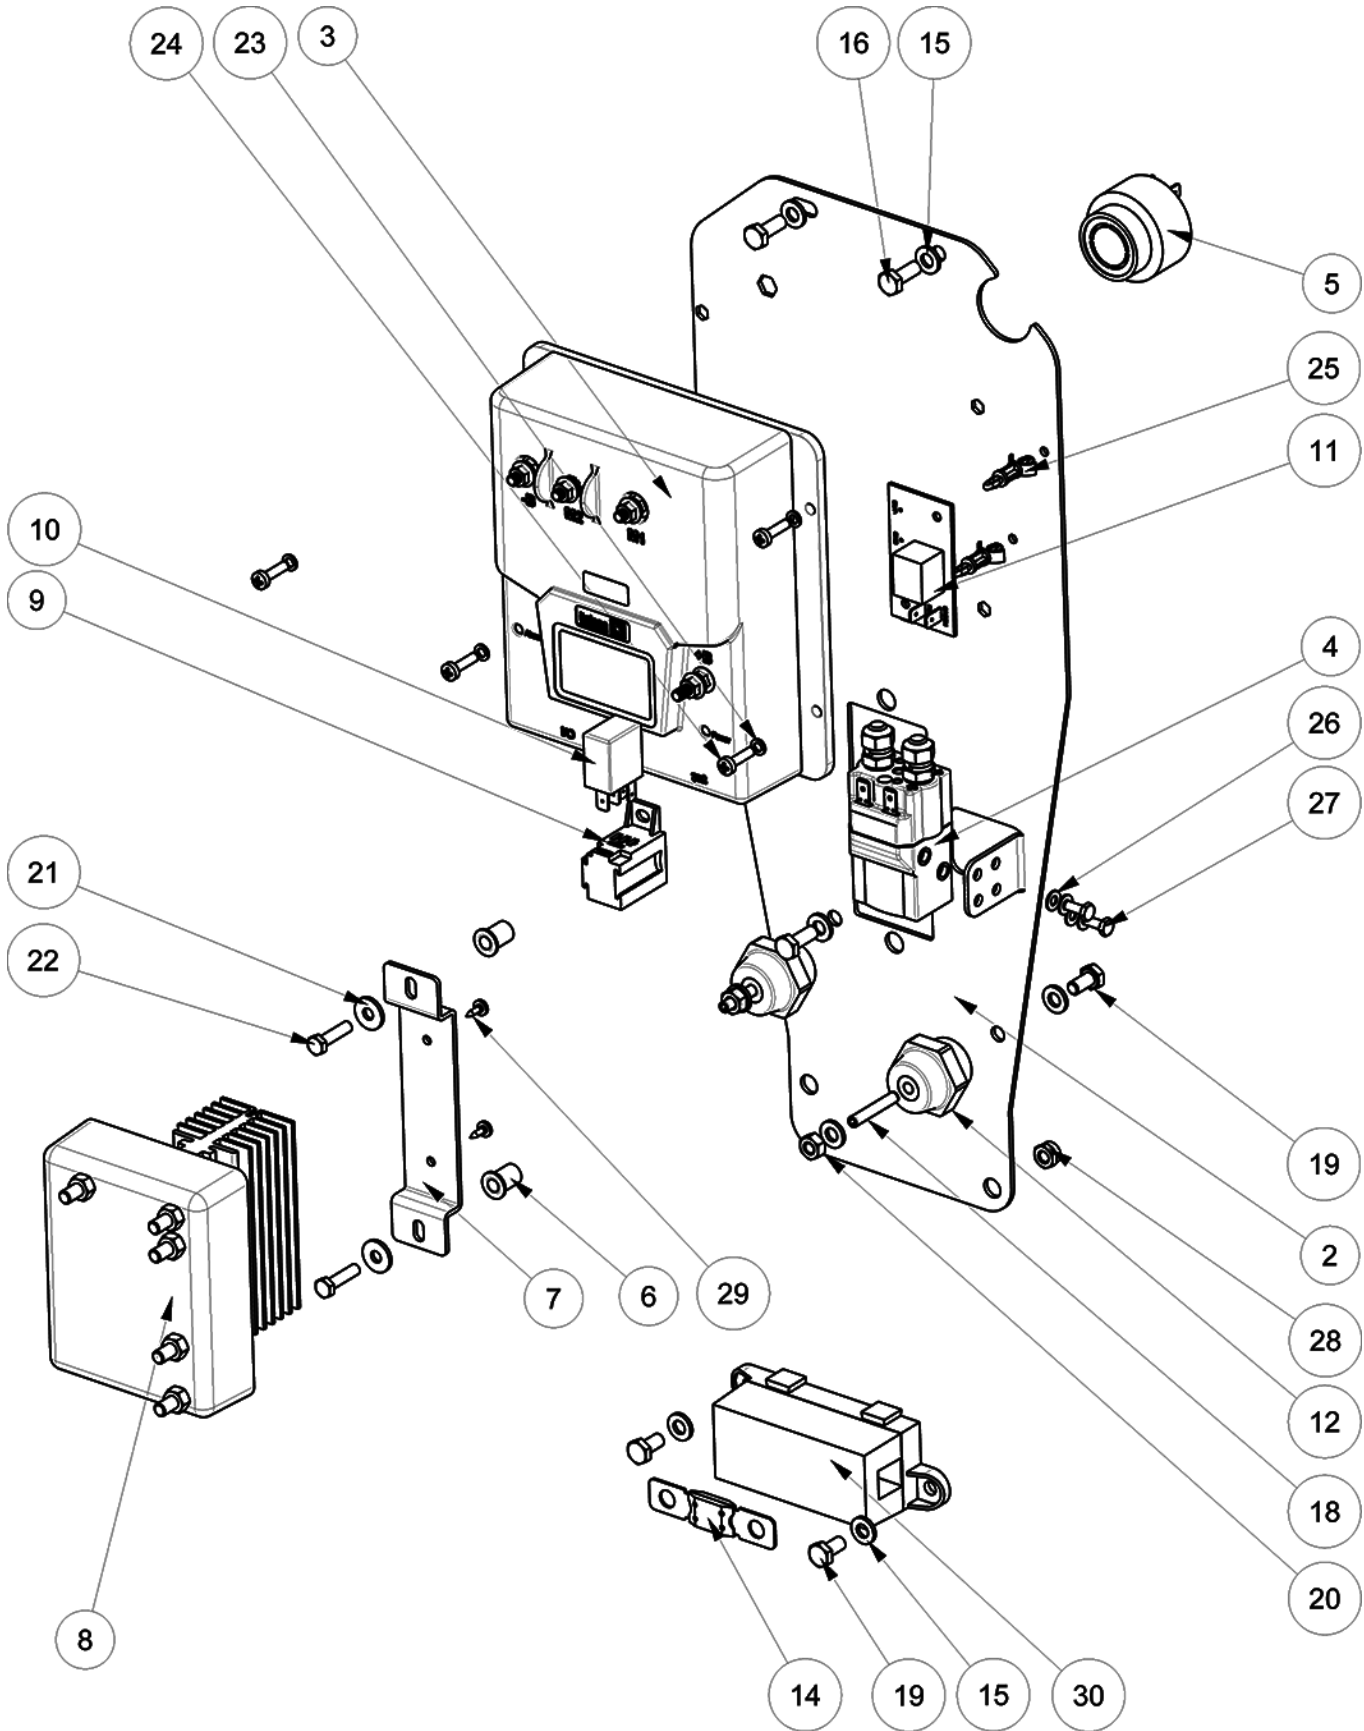

ELECTRICAL COMPONENT GROUP (90CM Disk Model)

ELECTRICAL COMPONENT GROUP (90CM Disk Model)

Ref.	Part No.	Mfr. Date	Description	Qty.
2	LAFN11848	( )	Plate	1
3	MECE00927	( )	Panel, Board 7ch4q162 150a 24- 36v	1
4	METT00086	( )	Contactora 100a	1
5	MEVR01436	( )	Buzzer	1
6	MPVR13464	( )	Bushing	2
7	LAFN11849	( )	Plate	1
8	MECE00526	( )	Board Power Service Ct160- Ct230	1
9	MEVR02888	( )	Base Te V23333- Z1001- B045	1
10	MECE00456	( )	Relay, Brush Head	1
11	MECE00755	( )	Panel, Claxton	1
12	MEVR47082	( )	Insulator	2
14	MEVR01925	( )	Fuse 150a	1
15	897106	( )	Washer, Flat, 6,00x11,00x1,6, Ss	9
16	897128	( )	Screw Te 6x16 Uni5739	3
18	VTVT00900	( )	Grub Screw M 6- 30 Con Es	2
19	897130	( )	Screw, Te, M6x12, Uni5739, A2	4
20	897405	( )	Nut, M6, Uni5588, Inox, A2	2
21	897384	( )	Washer, M5x14, Inox	2
22	897170	( )	Screw, Te, M5x20	2
23	897204	( )	Washer, D.4, Grover, Uni1751, A2	4
24	897359	( )	Screw, Tctc, M4x16, Acciaio, Inox	4
25	MEVR01708	( )	Column	2
26	897156	( )	Washer, D. 4, Inox	4
27	897151	( )	Screw, Te, M4x10, Inox	2
28	VTDD01700	( )	Nut, M6, Inox+Zin	2
29	VTVT00040	( )	Screw	2
30	MEVR00146	( )	Fuse Box	1