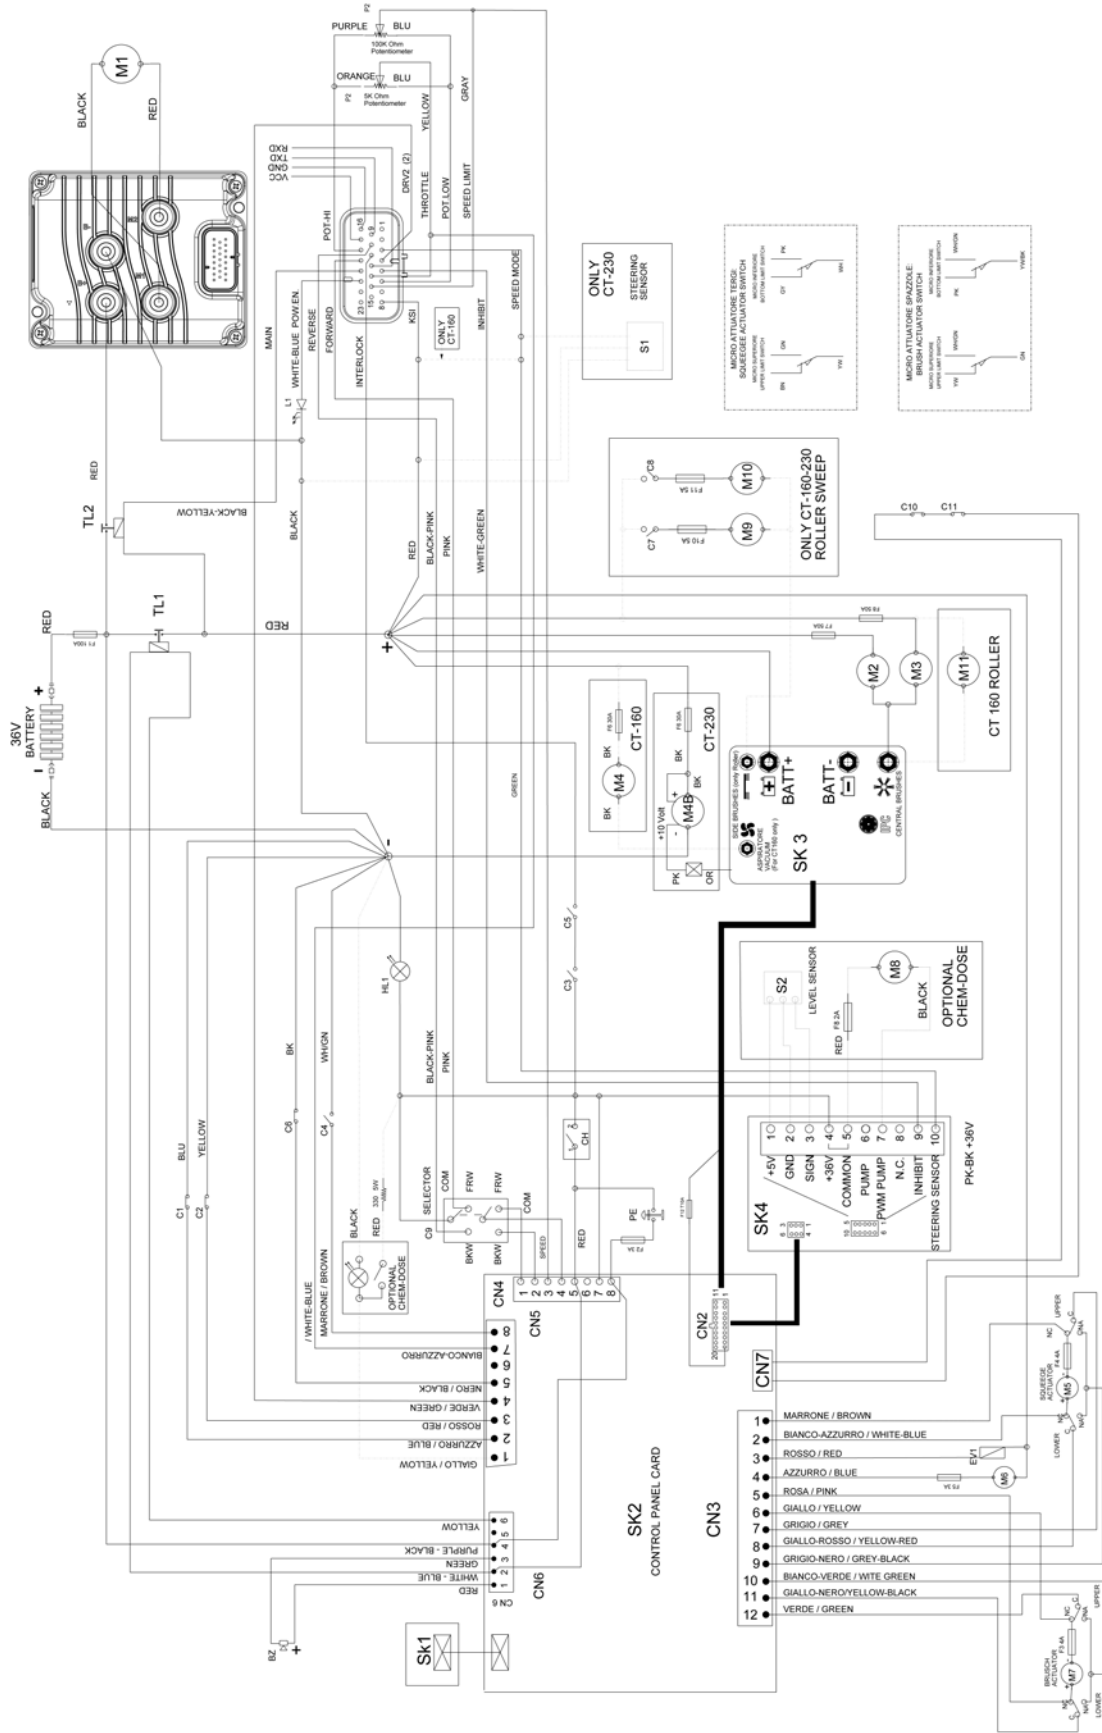

MANUAL BATTERY WATERING SYSTEM (OPTION)

	Ref.	Part No.	Mfr. Date	Description	Qty.
▽		9045074*	( )	Fill Kit, 6 Btry, Mnl, Ci [Trojan]	1
▲	1	1236295	( )	Pump, Hand, Battery	1
▲	2	1248178	( )	Manifold Assy, Water, 6 Btry [Trojan]	1
▲	3	1253250	( )	Label, Tag, Battery [Bwt Watering]	1
▲	4	130773	( )	Tie, Cable, Nyl, 11.0l, .14w, 3.0 Max. D	2

*THIS KIT IS INTENDED FOR USE WITH TROJAN® LEAD ACID BATTERIES ONLY.

▽ ASSEMBLY

▲ INCLUDED IN ASSEMBLY

ELECTRICAL DIAGRAM