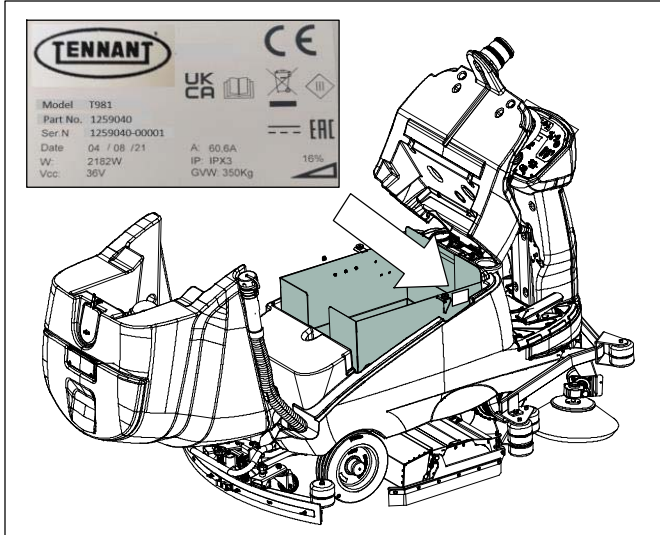

Only use TENNANT Company supplied or equivalent parts. Parts and supplies may be ordered online, by phone or from any Tennant Authorized Service Center or Distributor.

Before Ordering any parts or supplies, be sure to have the machine model number and serial number available.

Serial Number Label Location

Tennant Company
10400 Clean Street
Eden Prairie, MN 55344-2650
USA
Phone: (800) 553-8033
www.tennantco.com

Specifications and parts are subject to change without notice.

Copyright © 2024 TENNANT Company