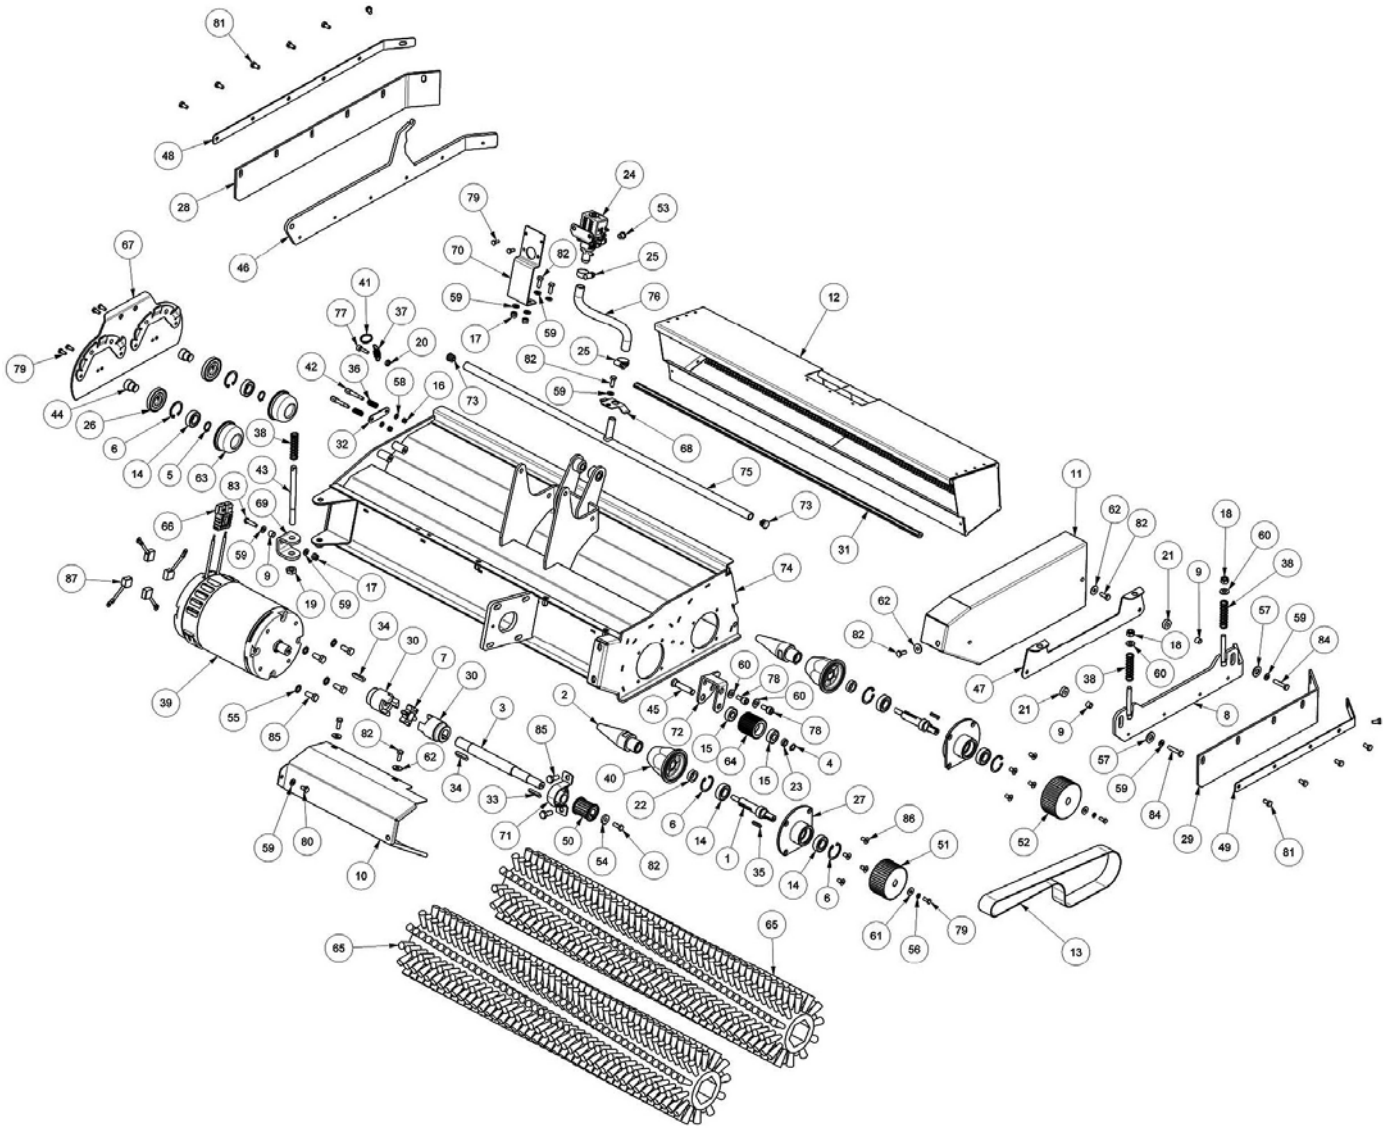

SCRUB HEAD GROUP (75cm Cylindrical Brush Model) - Contd

SCRUB HEAD GROUP (75cm Cylindrical Brush Model) - Contd

Ref.	Part No.	Mfr. Date	Description	Qty.
46	LAFN05881	( )	Plate Doorflap Right Head	1
47	LAFN06394	( )	Plate Flap Left	1
48	LAFN05883	( )	Plate Fissa Flap Dx	1
49	LAFN05882	( )	Plate Fixed Flap Left	1
50	MTPL00154	( )	Pulley Motore Testata P185	1
51	MTPL00152	( )	Pulley Rullo Spazzola Anter.P185	1
52	MTPL00153	( )	Pulley Rullo Spazzola	1
53	MPVR02897	( )	Fitting, Restrictor	1
54	LAFN04179	( )	Washer, Fixed, Pulley	1
55	897185	( )	Washer, D. 8, Din6798- A, Inox, A2	4
56	897644	( )	Washer, D.5, Inx, Grw, Uni1751	2
57	897432	( )	Washer, D. 10x21, Uni6592, Inox	2
58	897166	( )	Washer, D. 5, Inox	2
59	VTRS00503	( )	Washer D. 6 Uni 6592	10
60	897152	( )	Washer, D.8, Uni6592, Inox	4
61	VTRS15958	( )	Washer Uni 6592 5x15x1,5 Zb	2
62	897112	( )	Washer, Flat, 6,00x18,00x1,6	4
63	MPVR04720	( )	Roller	2
64	MTPL00193	( )	Roller Z26	1
65	SPPV01286	( )	Brush, Soft, Ppl, 75cm Cyl (Standard)	2
65	SPPV00457	( )	Brush, Med, Ppl, 75cm Cyl (Option)	2
65	SPPV01364	( )	Brush, Soft, Mix 5, 75cm Cyl (Option)	2
65	SPPV01201	( )	Brush, Abrv, 75cm Cyl (Tynex) (Option)	2
66	MEVR07039	( )	Connector Battery Sb50 Gray	1
67	LAFN09020	( )	Door	1
68	LAFN07035	( )	Bracket, Clip, Detergent	1
69	LAFN07033	( )	Bracket, Flap, Left	1
70	LAFN05835	( )	Bracket, Solenoid Valve	1
71	CUVR00170	( )	Ball Bearing Sbpp 203	1
72	LAFN06848	( )	Support Tendicinghia	1
73	MPVR05163	( )	Rod, Filter	2
74	LAFN09023	( )	Roller Brush Frame	1
75	LAFN05885	( )	Hose, Detergent, Distribution	1
76	897256	( )	Tube Flex D.12x3 Armorv.Pvc Tr	1
77	VTVT06237	( )	Screw Tcei 6x20 Uni5931	1
78	897347	( )	Screw, Tcei, M.8x16	2
79	897459	( )	Screw, M5x12, Te, Inox	8
80	897177	( )	Screw, Te, M6x10, Inox	1
81	897130	( )	Screw, Te, M6x12, Uni5739, A2	11
82	897128	( )	Screw Te 6x16 Uni5739	8
83	897532	( )	Screw, Te, M6x25, Uni5739, Inox	1
84	VTVT00433	( )	Screw, M6x30	2
85	897316	( )	Screw, Te, M8x20, Uni5739, Inox	6
86	VTVT00678	( )	Screw	8
87	MEVR33562	( )	Carbon 10x18x18 400w 12v	4