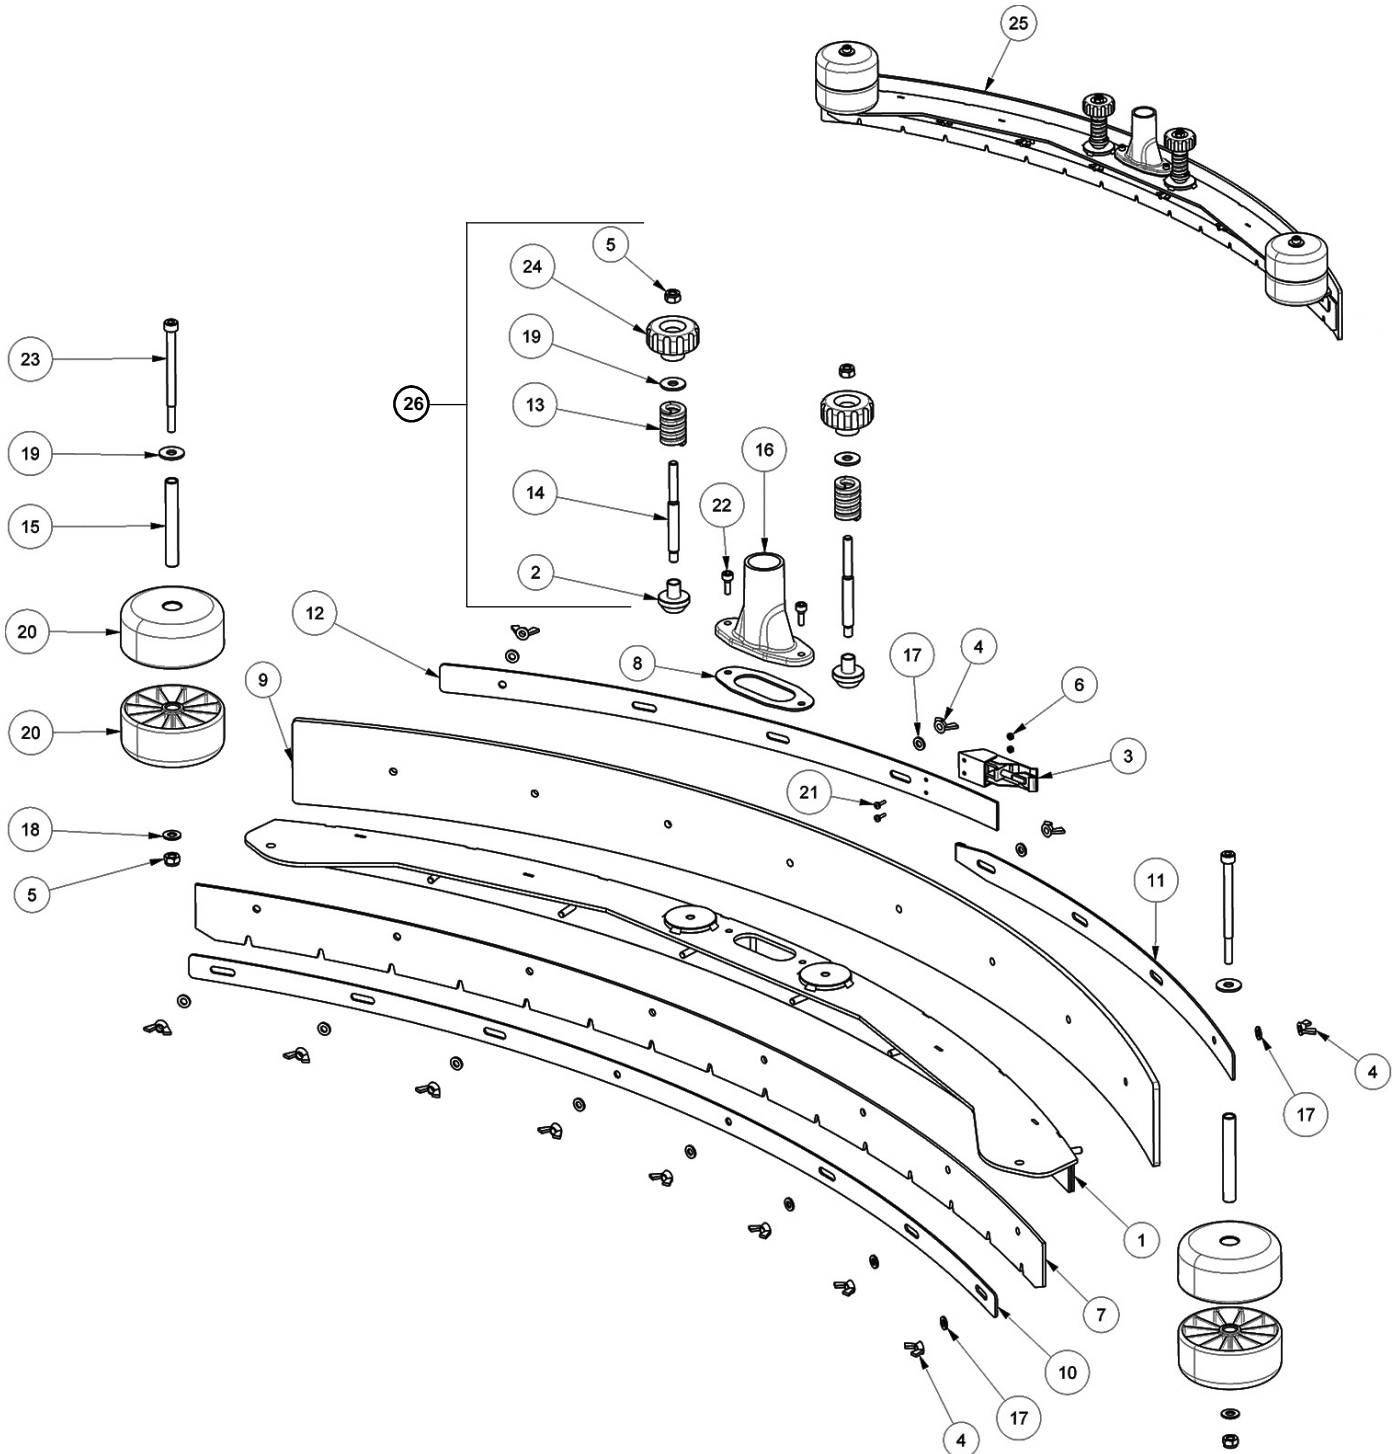

SQUEEGEE GROUP (90cm Disk Model)

SQUEEGEE GROUP (90cm Disk Model)

Ref.	Part No.	Mfr. Date	Description	Qty.
1	LAFN05913	( )	Plate, Metal, Wiper	1
2	LAFN11395	( )	Bushing Squeegee	2
3	CHVR00050	( )	Closure A Leva + Gancio Clt 160	1
4	VTDD00171	( )	Nut M6 Inox	12
5	VTDD01701	( )	Nut M8 Inox+Zin.	4
6	897189	( )	Nut, M3, Inox	2
7	MPVR06553	( )	Blade, Sqge, Front, Linatex 117cm (Standard)	1
7	MPVR02850	( )	Blade, Sqge, Front, Nat Rub 117cm (Option)	1
7	MPVR13251	( )	Blade, Sqge, Front, Pu 117cm (Option)	1
8	GUG006700	( )	Gasket Squeegee	1
9	MPVR06554	( )	Blade, Sqge, Rear, Linatex 121cm (Standard)	1
9	MPVR05884	( )	Blade, Sqge, Rear, Latex 121cm (Option)	1
9	MPVR51009	( )	Blade, Sqge, Rear Pu 121cm (Option)	1
10	LAFN05914	( )	Plate, Fixed Flap, Front	1
11	LAFN05915	( )	Plate, Fixed Flap, Rear	1
12	LAFN05916	( )	Plate, Flap, Rear	1
13	MLML00502	( )	Spring Squeegee	2
14	LAFN11394	( )	Pin Squeegee	2
15	LAFN04127	( )	Pin Rullo Paracolpi	2
16	MPVR04626	( )	Flange Suction Hose Connection	1
17	897106	( )	Washer, Flat, 6,00x11,00x1,6, Ss	12
18	897152	( )	Washer, D.8, Uni6592, Inox	2
19	897120	( )	Washer, D.8x24, Uni6593, Inox	4
20	RTRT00510	( )	Wheel Bumper Ral7040	4
21	897203	( )	Screw	2
22	897352	( )	Screw, Tcei, M.6x16	2
23	VTVT67560	( )	Screw Tcei M8x110 Inox Aisi 304	2
24	VTVR00047	( )	Knob D.50 M8	2
25	PMVR06916	( )	Sqge Asy, W/ Linatex Blades, 90/95	1
26	KTRI05628	( )	Kit New Squeegee Knobs	1