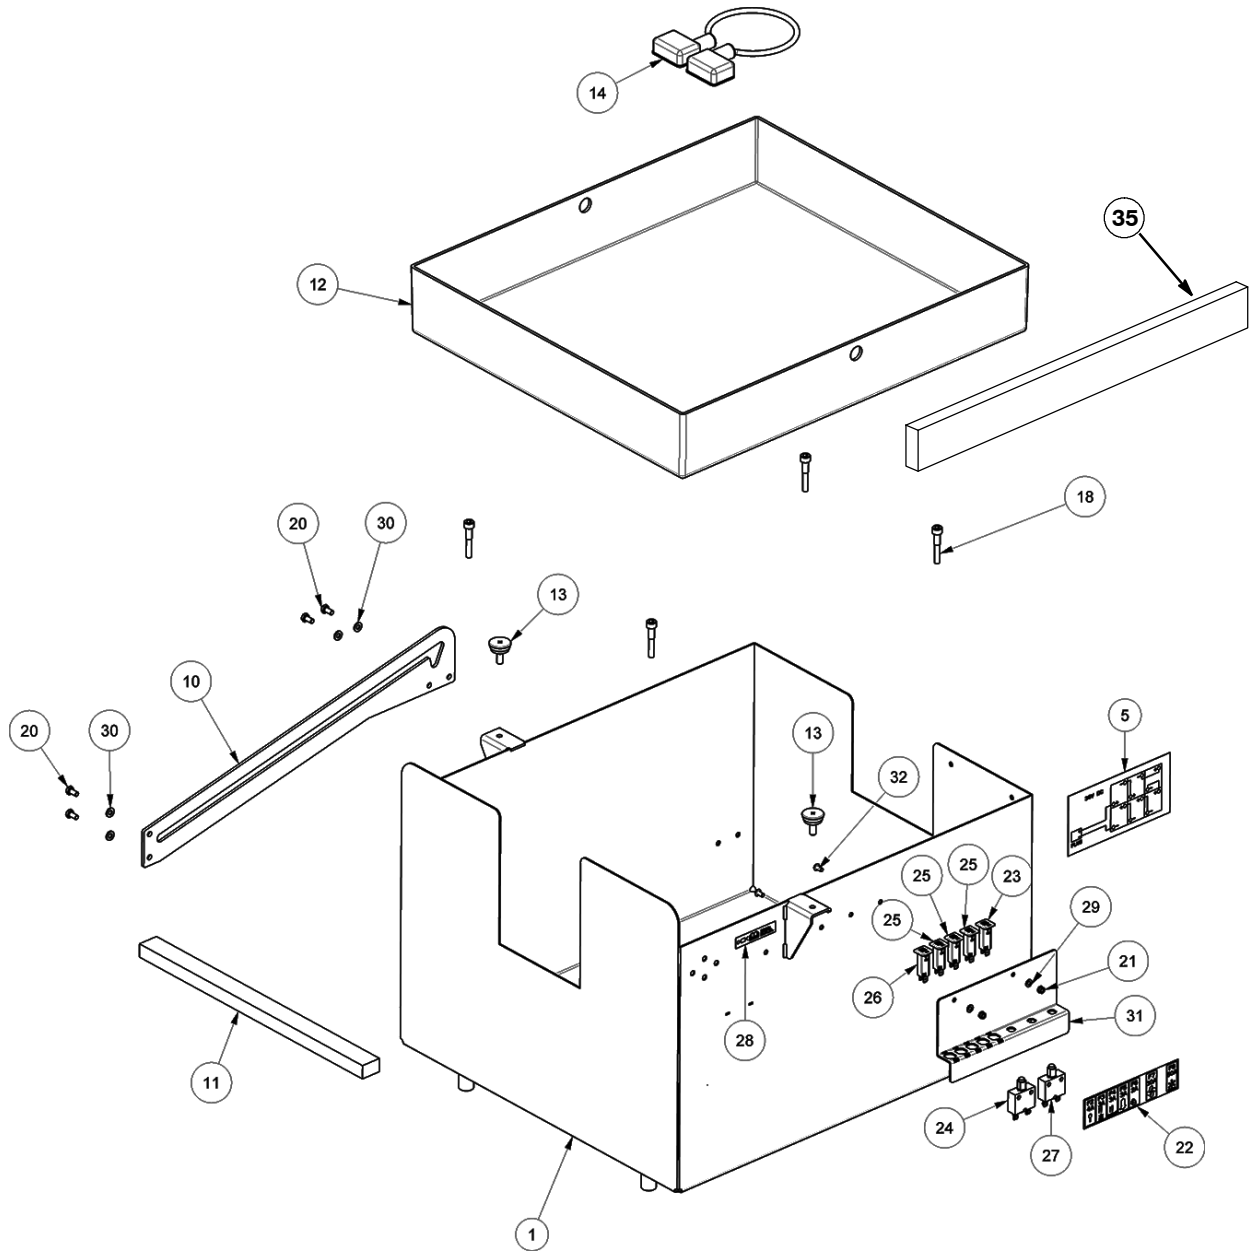

BATTERY COMPARTMENT GROUP (75CM Cylindrical Brush Model)

BATTERY COMPARTMENT GROUP (75CM Cylindrical Brush Model)

Ref.	Part No.	Mfr. Date	Description	Qty.
1	LAFN11769	( )	Support Battery Cpl P160 S/T	1
5	N/A	( )	Label (Order Label Kit KTRI06401)	1
10	LAFN05807	( )	Plate, Tank Rod	1
11	MPVR04744	( )	Gasket	1
12	MPVR04127	( )	Plate, Box, Battery	1
13	VTVR00038	( )	Knob	2
14	897357	( )	Battery, Bridge, M8, 70	5
18	VTVT00889	( )	Screw Tcei M. 8- 45	4
20	897130	( )	Screw, Te, M6x12, Uni5739, A2	4
21	VTDD01693	( )	Nut M 5 Inx	2
22	N/A	( )	Label (Order Label Kit KTRI06401)	1
23	METT00135	( )	Fuse 2a	1
24	METT00132	( )	Fuse 30a	1
25	METT00136	( )	Fuse 3a	3
26	METT00137	( )	Fuse 4a	1
27	METT00138	( )	Fuse 50a	1
28	N/A	( )	Label (Order Label Kit KTRI06401)	1
29	897166	( )	Washer, D. 5, Inox	2
30	897106	( )	Washer, Flat, 6,00x11,00x1,6, Ss	4
31	LAFN11743	( )	Bracket	1
32	VTVT00805	( )	Screw Tbei M. 5- 10	2
33	1070587	( )	Battery, Wet, 06vdc 0360ah, W/ Cart [Tr]	6
34	1262287	( )	Battery, Agm, 06vdc 350ah	6
35	222473	( )	Spacer, Battery, Foam, 0.75 X 3.0 X 21.0	2
36	1043662	( )	Charger, 36vdc 21a 85- 265vac 1ph 45/65hz	1
37	1017079	( )	Cord, Extn, 16ga /3, 10ft [Sjt]	1
38	223679	( )	Cable Assy, 06GA Red/Blk. 050A/175A	1