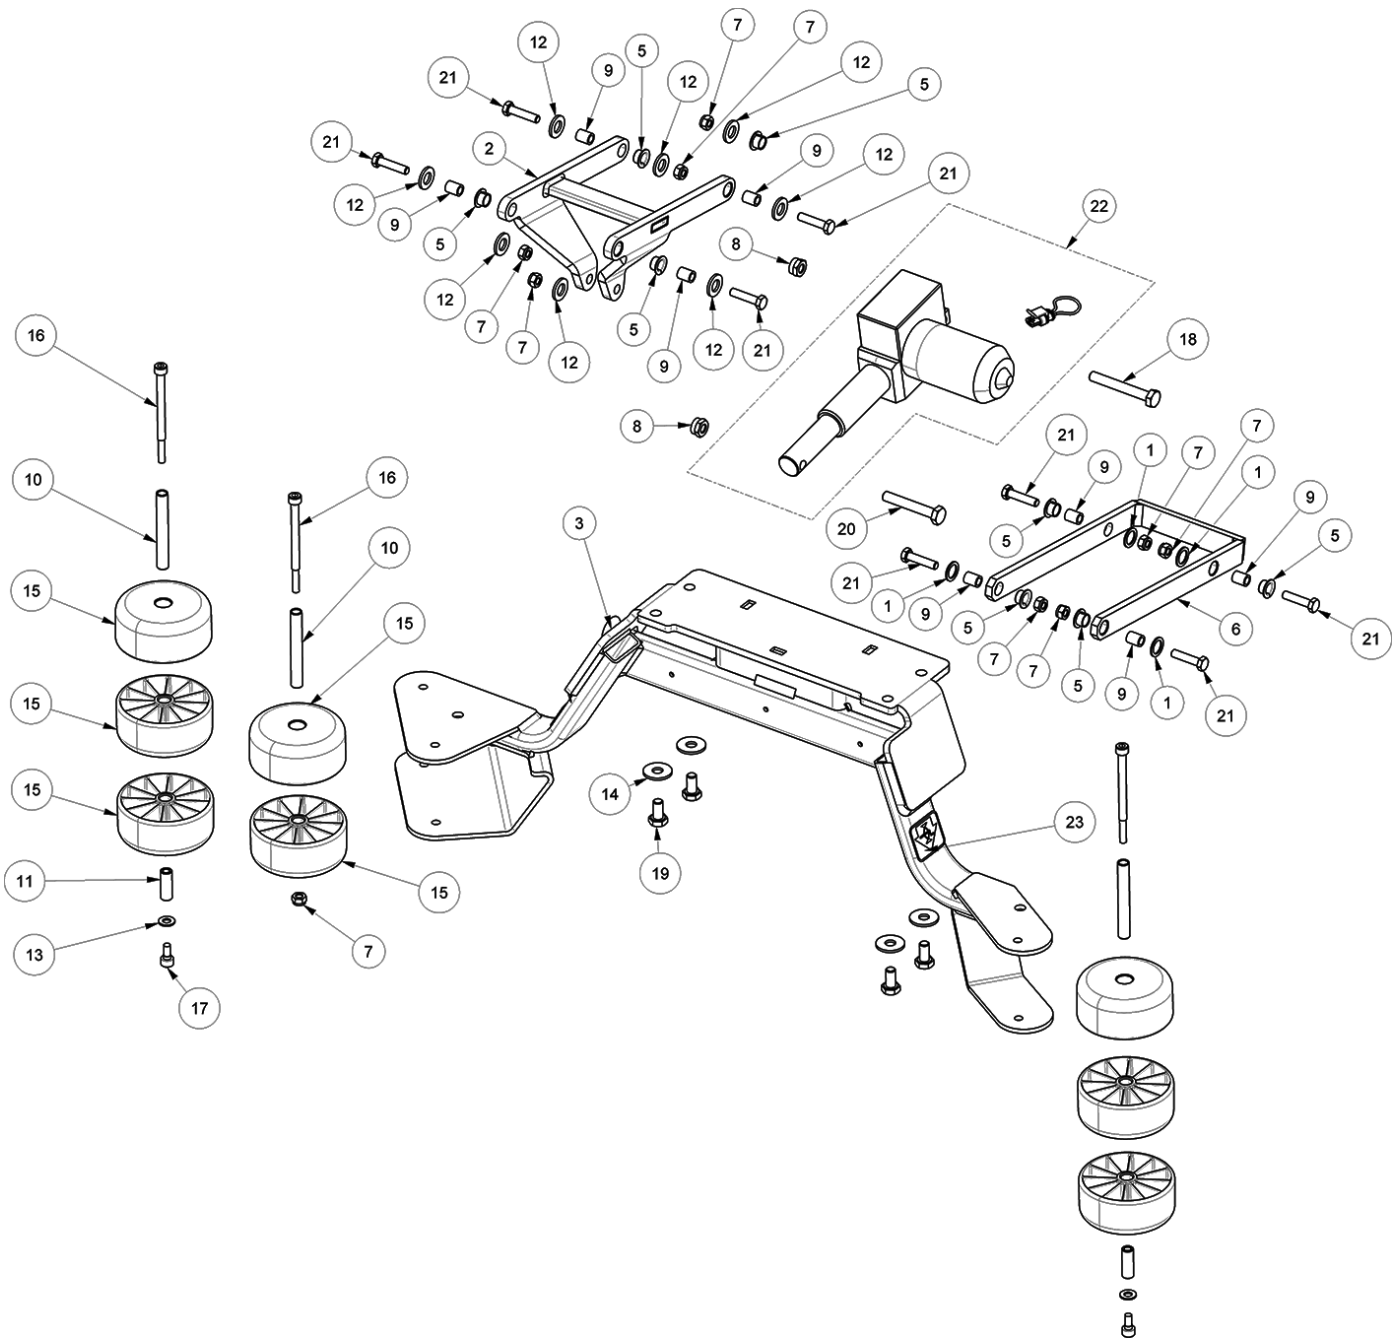

SCRUB HEAD LIFT AND BUMPER GROUP (75cm Cylindrical Brush Model)

SCRUB HEAD LIFT AND BUMPER GROUP (75cm Cylindrical Brush Model)

Ref.	Part No.	Mfr. Date	Description	Qty.
1	VTRS00376	( )	Washer 15x21	4
2	LAFN08939	( )	Bracket	1
3	LAFN05924	( )	Plate, Assembled, Roll- Bar	1
4	MOCC00304	( )	Actuator Head	1
5	CUVR00130	( )	Bearing, Crawling	8
6	LAFN08912	( )	Arm	1
7	VTDD01701	( )	Nut M8 Inox+Zin.	9
8	897431	( )	Nut Autobl.M10 Inox Din 985	2
9	897526	( )	Bushing, Sleeve, 8b 12d 15l	8
10	LAFN04127	( )	Pin Rullo Paracolpi	3
11	LAFN06472	( )	Pin, Wheel	2
12	897215	( )	Washer, D.12x24, Uni6592, Inox	8
13	897152	( )	Washer, D.8, Uni6592, Inox	2
14	897391	( )	Washer D.10	4
15	RTRT00510	( )	Wheel Bumper Ral7040	8
16	VTVT67560	( )	Screw Tcei M8x110 Inox Aisi 304	3
17	897347	( )	Screw, Tcei, M.8x16	2
18	VTVT01000	( )	Screw Te M 10- 75 Inox Uni 5737	1
19	VTVT13936	( )	Screw, M10x20	4
20	VTVT01002	( )	Screw Te M10x65 Inox	1
21	897243	( )	Screw Te M8x35 Uni5739 Inox	8
22	KTRI02060	( )	Kit Brush Head Actuator Ct160	1
23	N/A	( )	Label (Order Label Kit KTRI06401)	4