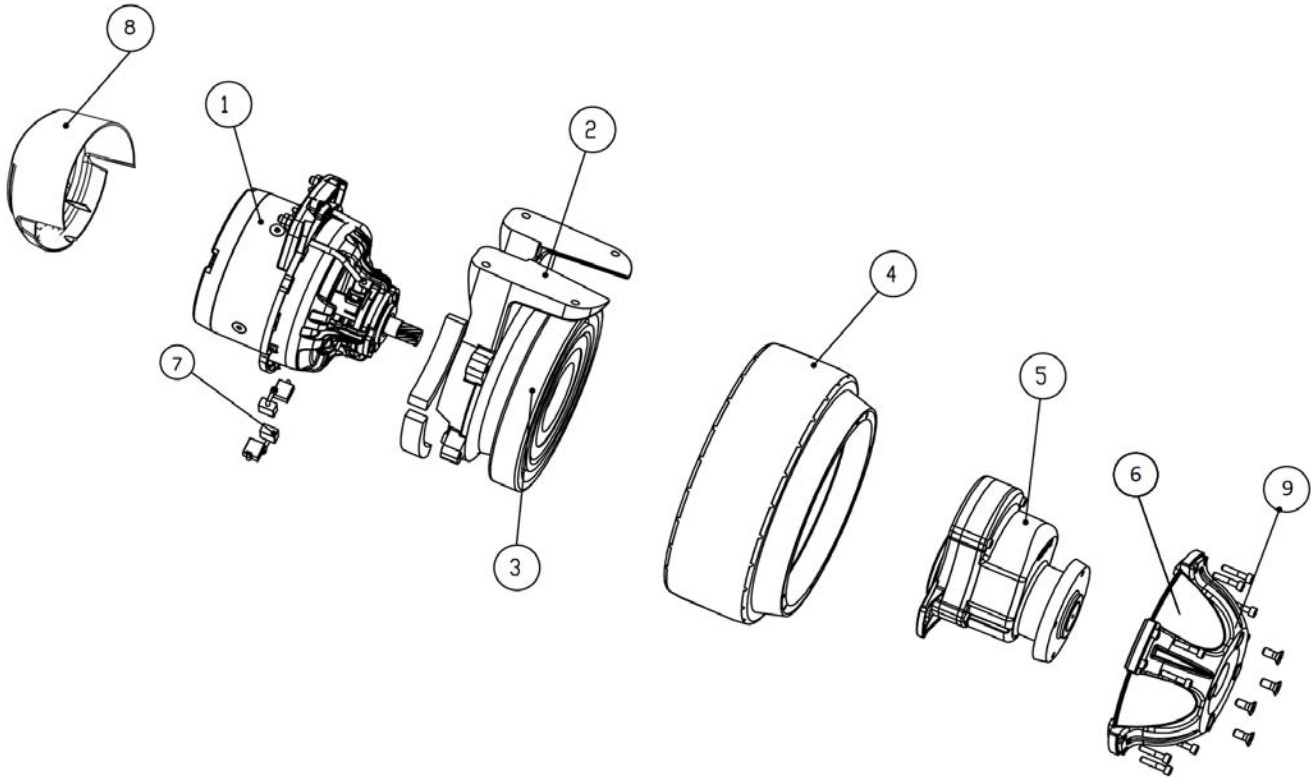

DRIVE WHEEL BREAKDOWN

DRIVE WHEEL BREAKDOWN

	Ref.	Part No.	Mfr. Date	Description	Qty.
▽		MOCC00380	( )	Motorwheel Ct160 36v Mtr11	1
▲	1	MOCC00398	( )	Motor Mp100	1
▲	2	MFVR00290	( )	Support Aluminium Motorwheel	1
▲	3	CUVR00194	( )	Clamp 2.5x100	1
▲	4	RTRT00533	( )	Motorwheel, Ring Replmt	1
▲	5	RDGR00039	( )	Reduction Unit -	1
▲	6	MPVR08044	( )	Cover, Motorwheel	1
▲	7	MEVR00985	( )	Brush Carbon 10x18	4
▲	8	MPVR04999	( )	Cover, Top, Motorwheel	1
▲	9	MFVR00295	( )	Gearbox , Motor Wheel Support	1

▽ ASSEMBLY

▲ INCLUDED IN ASSEMBLY