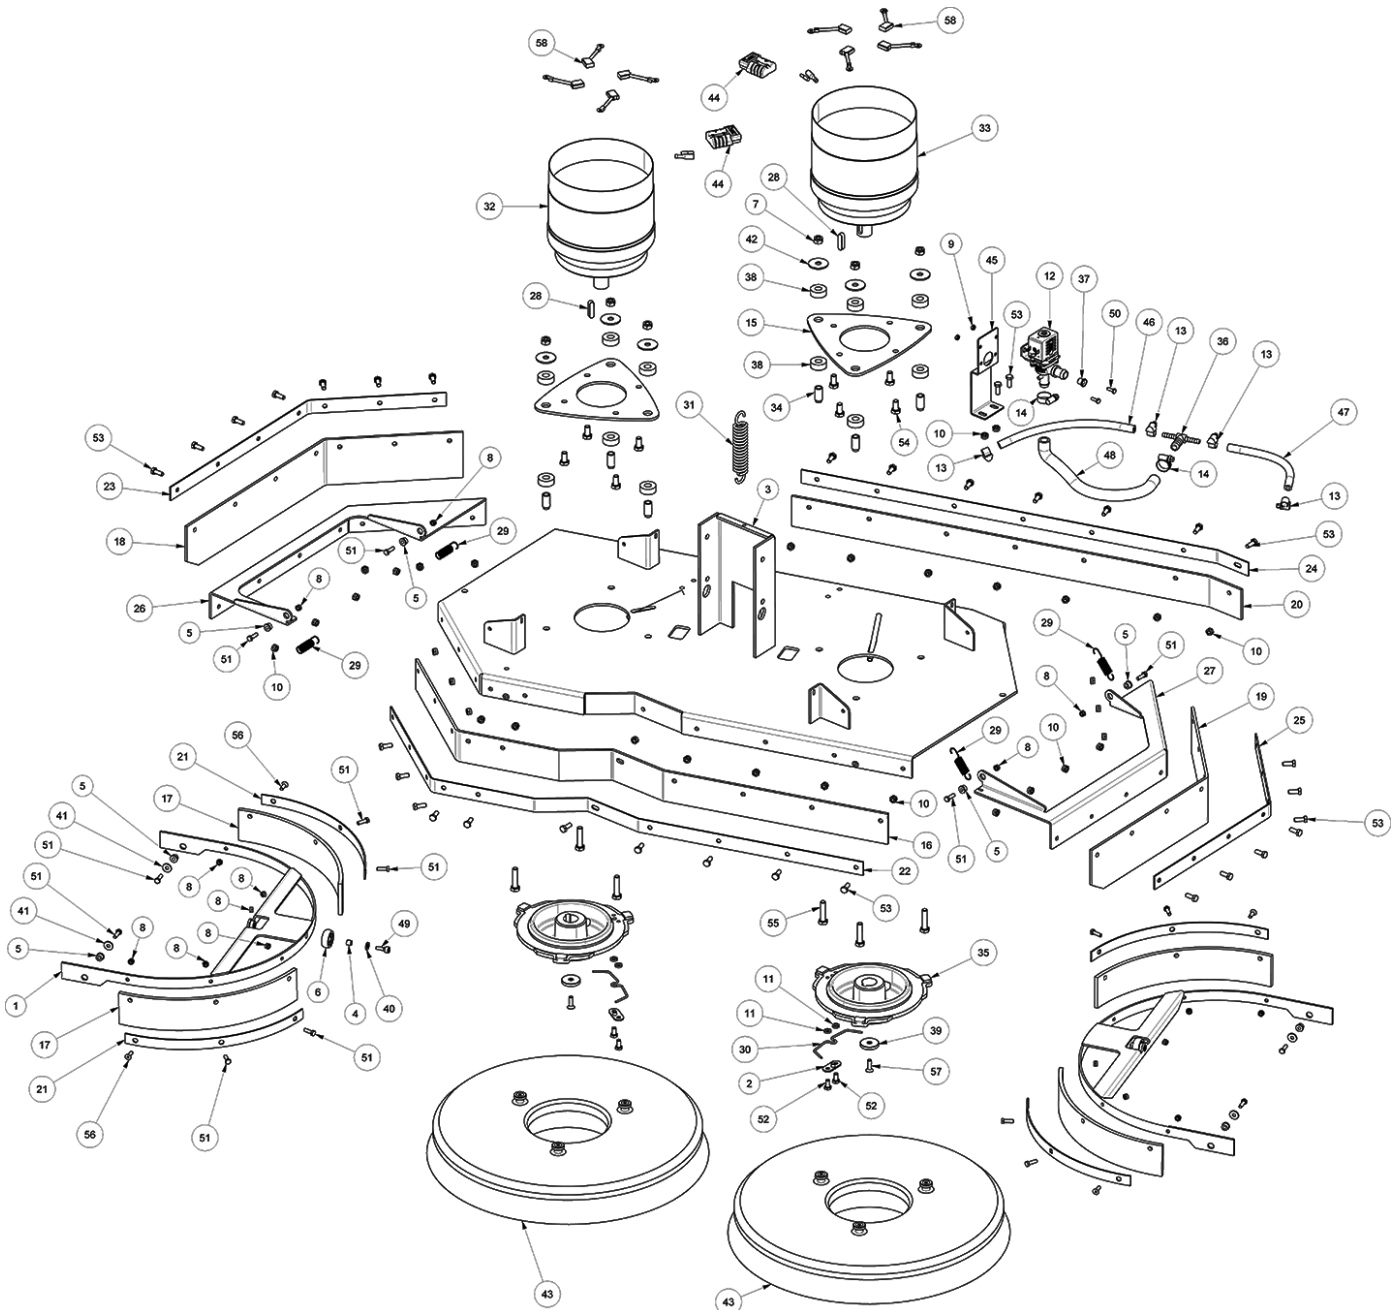

SCRUB HEAD GROUP (90cm Disk Model)

SCRUB HEAD GROUP (90cm Disk Model)

Ref.	Part No.	Mfr. Date	Description	Qty.
1	LAFN11208	( )	Plate	2
2	LAFN05797	( )	Plate, Spring	2
3	LAFN51005	( )	Support, Assembled, Brush	1
4	897231	( )	Bushing	2
5	CUVR00140	( )	Bushing Di Centraggio Spazzole	8
6	897524	( )	Bearing, Ball, 8b 30d 11w	2
7	VTDD01701	( )	Nut M8 Inox+Zin.	6
8	VTDD01693	( )	Nut M 5 Inx	16
9	VTDD00147	( )	Nut M 4 Inx U.5588	2
10	VTDD01700	( )	Nut, M6, Inox+Zin	33
11	LAFN04140	( )	Spacer X Molla	4
12	MEEV00043	( )	Solenoid Valve	1
13	FSVR00096	( )	Clamp 10- 16 Inox	4
14	897362	( )	Clamp, Hose, Wormdrive, 12- 20d	2
15	LAFN05785	( )	Flange Door Motor	2
16	MPVR51008	( )	Flap, Rear	1
17	MPVR51004	( )	Flap Brush Centering Ct160- 95	4
18	MPVR51007	( )	Side Flap Rh Bt95	1
19	MPVR51006	( )	Side Flap Lh Bt95	1
20	MPVR51005	( )	Flap, Rear	1
21	LAFN51010	( )	Plate, Flap	4
22	LAFN51008	( )	Plate, Metal, Flap, Side	1
23	LAFN51003	( )	Plate, Flap, Right	1
24	LAFN51009	( )	Plate, Metal, Flap, Side	1
25	LAFN51002	( )	Plate, Metal, Left	1
26	LAFN51006	( )	Plate, Metal, Right	1
27	LAFN51060	( )	Plate, Metal, Left	1
28	VTVR14052	( )	Key 8x 7x30 Uni 6604a	2
29	MLML02801	( )	Spring Flap Later.	4
30	MLML00240	( )	Spring Spring Retainer Ct160- 230	2
31	MLML00241	( )	Spring Brush Pres. Ct110- 160- 230	1
32	MOCC00390	( )	Motor, Brush, Gearbox	1
33	MOCC00474	( )	Motor.Gearbox Ct160 Sx	1
34	LAFN04141	( )	Pin Plate Motor	6
35	MFVR00139	( )	Drive Disk Aluminium Ct160	2
36	RCVR01711	( )	Connector T Portag.8/10	1
37	MPVR02897	( )	Fitting, Restrictor	1
38	GUG000264	( )	Washer	12
39	LAFN04146	( )	Washer Fissa Piatti	2
40	897106	( )	Washer, Flat, 6,00x11,00x1,6, Ss	2