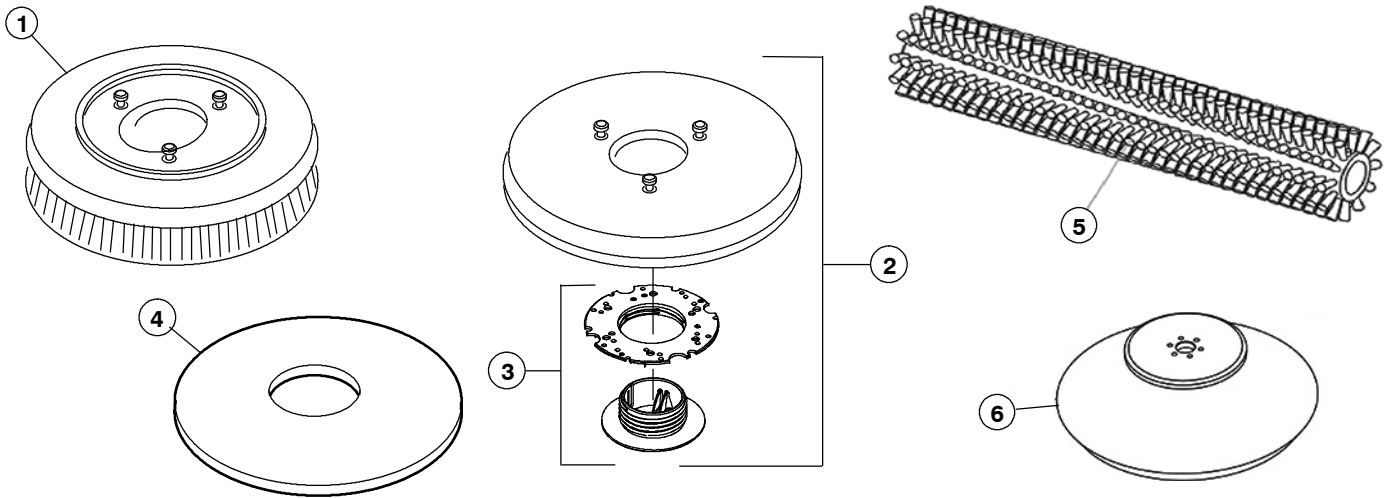

BRUSHES / PAD DRIVER AND PADS

90cm Disk Model

Ref.	Part No.	Mfr. Date	Description	Qty.	
1	SPPV01539	( )	Brush, Ppl, 48cm (Standard)	2	
1	SPPV01540	( )	Brush, Abrv, 48cm (Tynex 120) (Option)	2	
1	SPPV01541	( )	Brush, Abrv, 48cm (Tynex 240) (Option)	2	
1	SPPV01542	( )	Brush, Abrv, 48cm (Tynex 320) (Option)	2	
1	SPPV01543	( )	Brush, Pes, Mix 5, 48cm (Option)	2	
▽	2	SPPV01221	( )	Pad Driver 18	2
▲	3	MPVR04717	( )	Fix Disk Green Screw	1
4	1243336	( )	Pad, Buff, 18.0d, Red (Qty of 5)	1	
4	1243337	( )	Pad, Polish, 18.0d, White (Qty of 5)	1	
4	1243335	( )	Pad, Scb, 18.0d, Blu (Qty of 5)	1	
4	1243724	( )	Pad, Stripping, 18.0d, Brn (Qty of 5)	1	
4	1243660	( )	Pad, Strip, 18.0d Blk[Hi Prod] (Qty of 5)	1	
4	1240392	( )	Pad, Polish, 18.0d, Yel (Qty of 5)	1	

75cm Cylindrical Brush Model

Ref.	Part No.	Mfr. Date	Description	Qty.
5	SPPV01286	( )	Brush, Soft, Ppl, 75cm Cyl (Standard)	2
5	SPPV00457	( )	Brush, Med, Ppl, 75cm Cyl (Option)	2
5	SPPV01364	( )	Brush, Soft, Mix 5, 75cm Cyl (Option)	2
5	SPPV01201	( )	Brush, Abrv, 75cm Cyl (Tynex) (Option)	2
6	SPPV75790	( )	Brush, Side, Ppl, Medium (Standard)	2
6	SPPV75794	( )	Brush, Side, Abrv (Option)	2

▽ ASSEMBLY

▲ INCLUDED IN ASSEMBLY