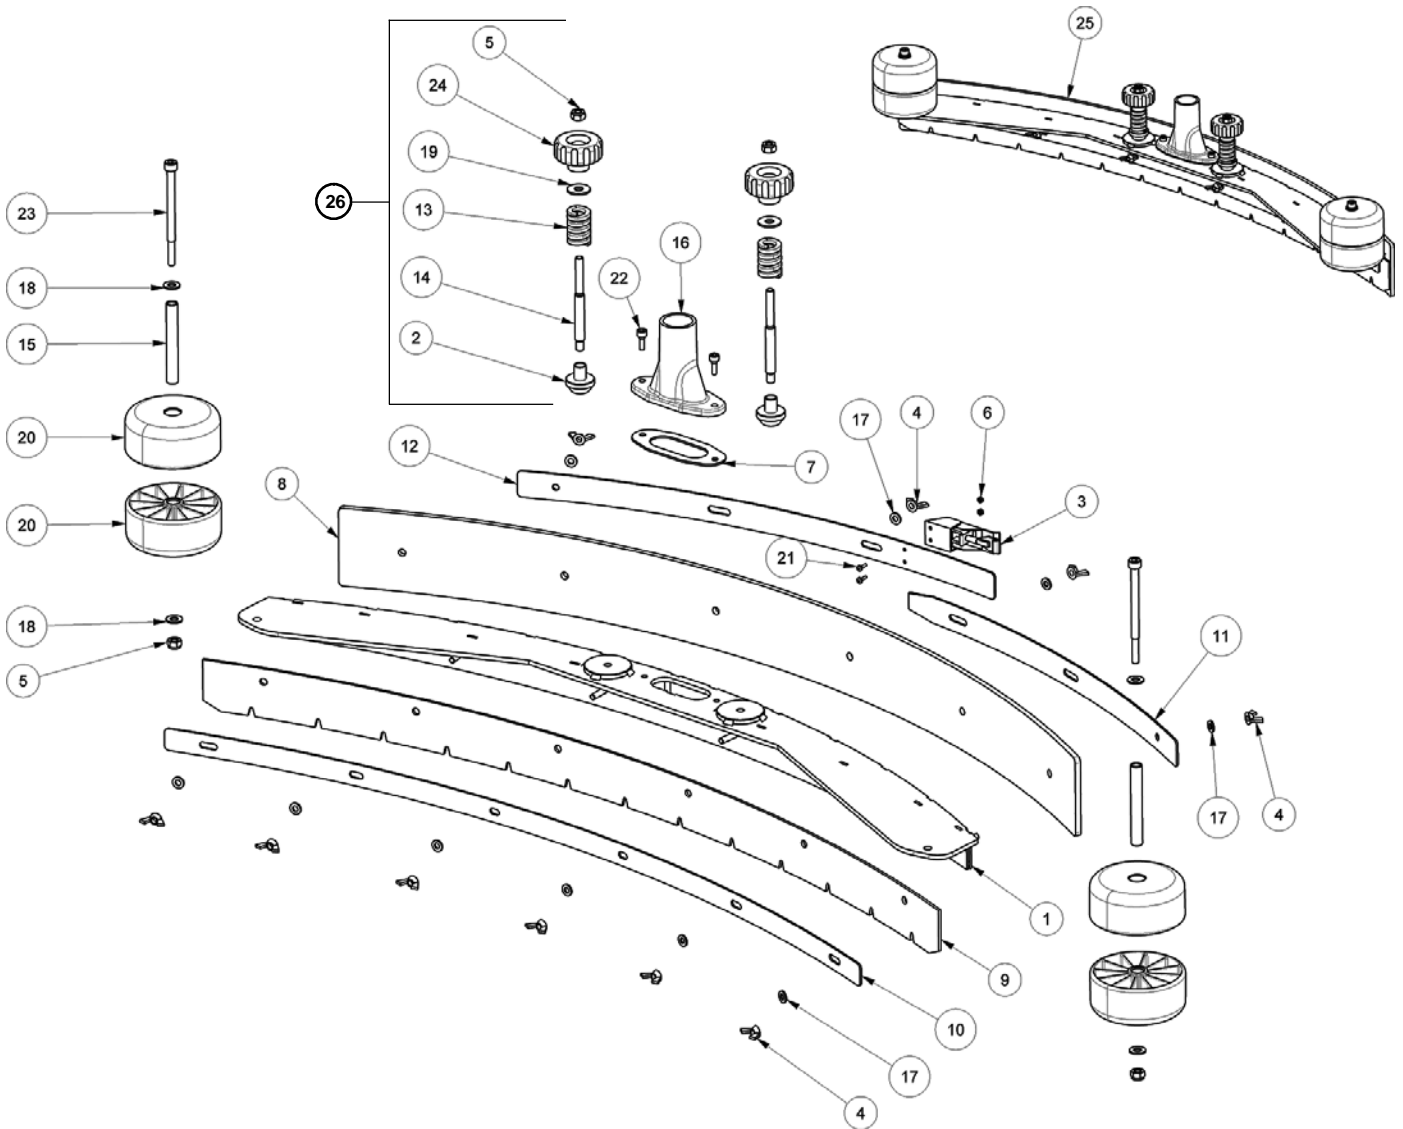

SQUEEGEE GROUP (75cm Cylindrical Brush Model)

SQUEEGEE GROUP (75cm Cylindrical Brush Model)

Ref.	Part No.	Mfr. Date	Description	Qty.
1	LAFN05773	( )	Assembled Tergitore 850	1
2	LAFN11395	( )	Bushing Squeegee	2
3	CHVR00050	( )	Closure A Leva + Gancio Clt 160	1
4	VTDD00171	( )	Nut M6 Inox	10
5	VTDD01701	( )	Nut M8 Inox+Zin.	4
6	897189	( )	Nut, M3, Inox	2
7	GUG006700	( )	Gasket Squeegee	1
8	MPVR06552	( )	Blade, Sqge, Rear, Linatex 104cm (Standard)	1
8	MPVR05883	( )	Blade, Sqge, Rear, Latex 104cm (Option)	1
8	MPVR02832	( )	Blade, Sqge, Rear, Pu 104cm (Option)	1
9	MPVR06551	( )	Blade, Sqge, Front, Linatex 102cm (Standard)	1
9	MPVR02830	( )	Blade, Sqge, Front, Nat Rub 102cm (Option)	1
9	MPVR13250	( )	Blade, Sqge, Front, Pu 102cm (Option)	1
10	LAFN05770	( )	Sheet Metal Pa. Fissa Flap Anteriore	1
11	LAFN05771	( )	Plate, Fixed Flap	1
12	LAFN05772	( )	Plate. Flap	1
13	MLML00502	( )	Spring Squeegee	2
14	LAFN11394	( )	Pin Squeegee	2
15	LAFN04127	( )	Pin Rullo Paracolpi	2
16	MPVR04626	( )	Flange Suction Hose Connection	1
17	897106	( )	Washer, Flat, 6,00x11,00x1,6, Ss	10
18	897152	( )	Washer, D.8, Uni6592, Inox	4
19	897120	( )	Washer, D.8x24, Uni6593, Inox	2
20	RTRT00510	( )	Wheel Bumper Ral7040	4
21	897203	( )	Screw	2
22	897352	( )	Screw, Tcei, M.6x16	2
23	VTVT67560	( )	Screw Tcei M8x110 Inox Aisi 304	2
24	VTVR00047	( )	Knob D.50 M8	2
25	PMVR06915	( )	Sqge Asy W/ Linatex Blades, 75/80	1
26	KTRI05628	( )	Kit New Squeegee Knobs	1