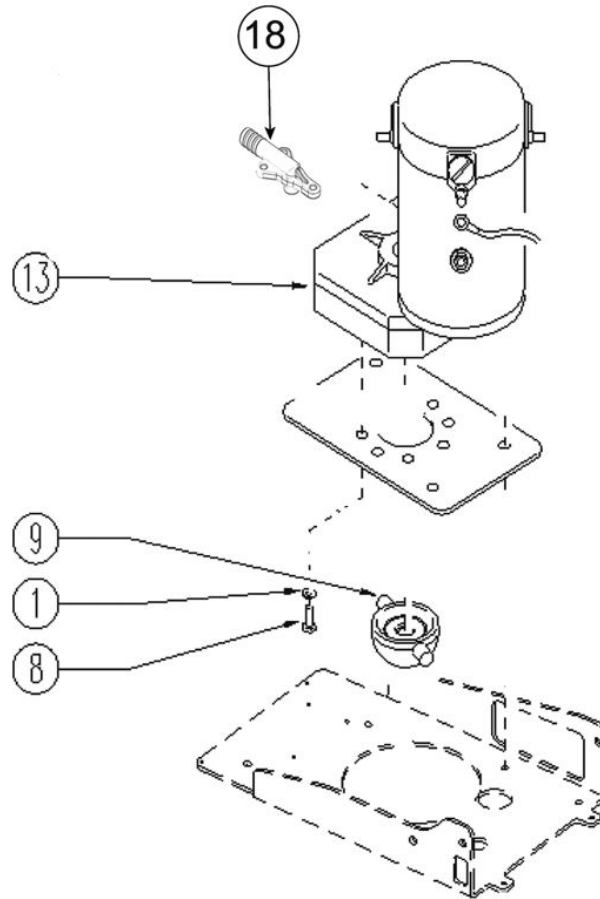

BRUSH MOTOR GROUP

Ref.	Part No.	Serial Number	Description	Qty.
1	897129	(125546x- 00001	) WASHER D. 6 INX GRW UNI 1751	8
8	897130	(125546x- 00001	) SCREW, TE, M6X12, UNI5739, A2	8
9	897131	(125546x- 00001	) DRIVE DISK ALUMINIUM S.B.	1
13	9017725	(125546x- 00001	) MOTOR, BRUSH, 24VDC	1
13	9017686	(125546x- 00001	) BRUSH KIT, MOTOR, BRUSH [4 PC]	4
18	897132	(125546x- 00001	) CONNECTOR	1