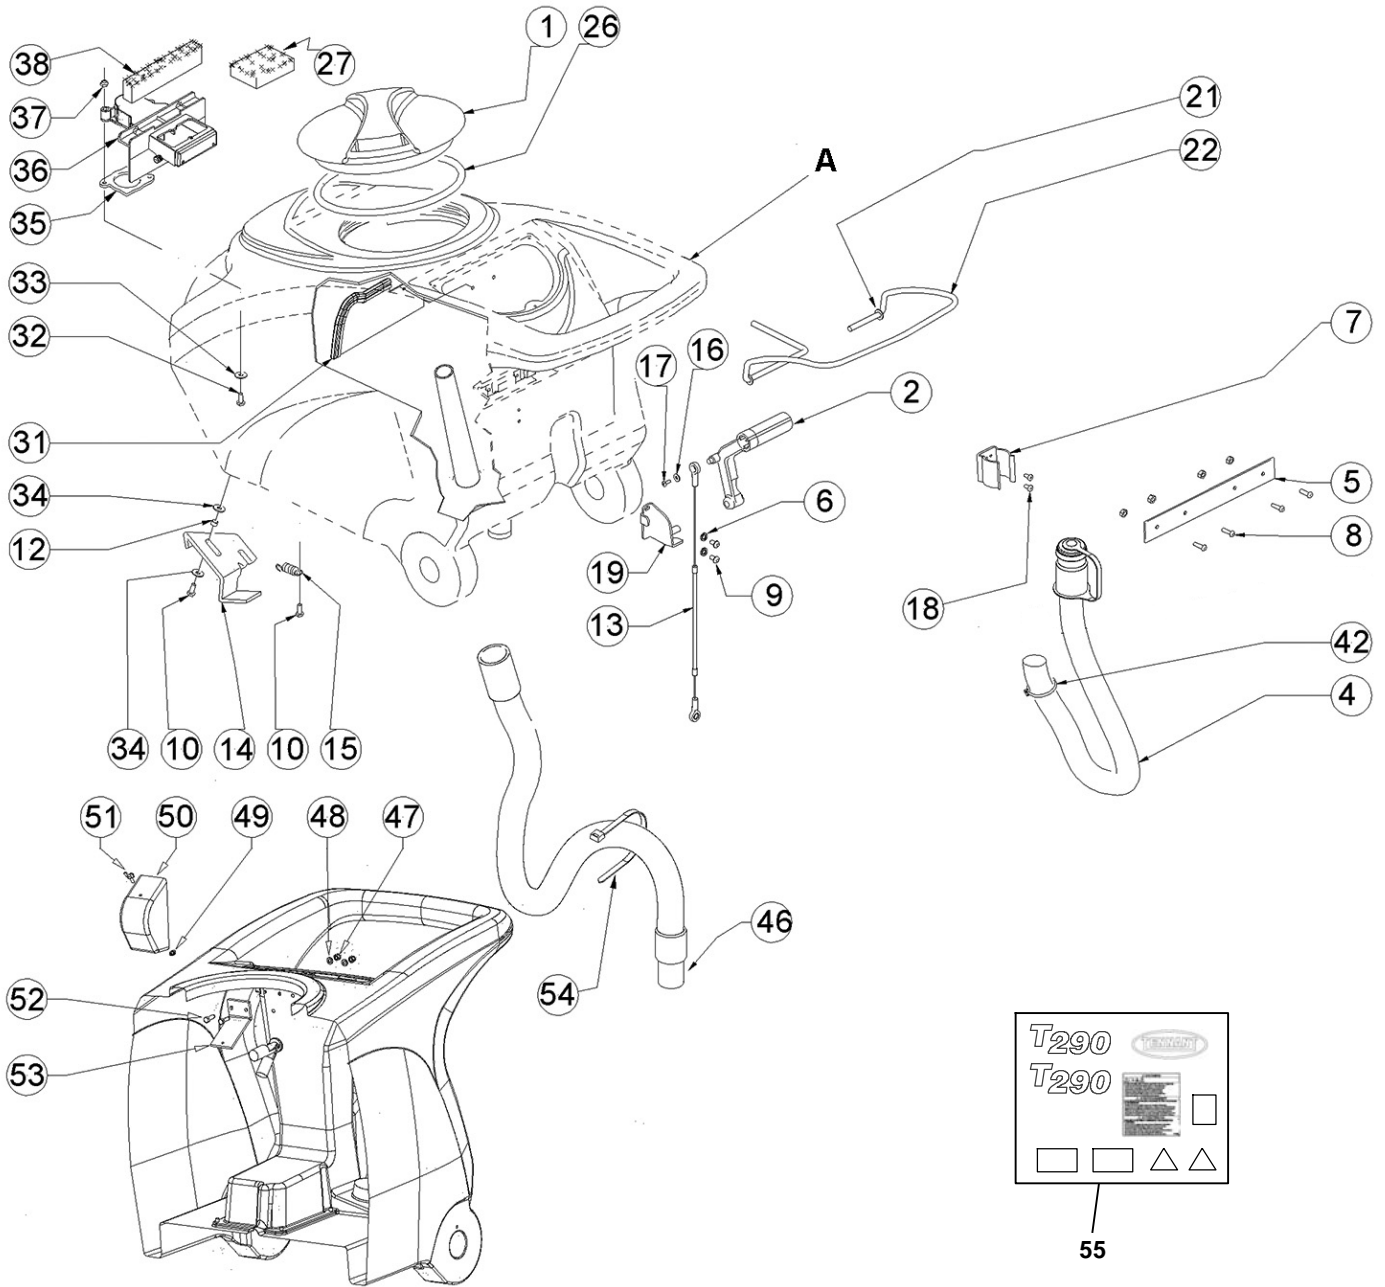

RECOVERY TANK GROUP

RECOVERY TANK GROUP

Ref.	Part No.	Serial Number	Description	Qty.
A	MPVR12900	(125546x- 00001	) RECOVERY TANK	1
1	MPVR12975	(125546x- 00001	) TANK CAP RAL 7024	2
2	9017688	(125546x- 00001	) LEVER, LIFT, SQGE	1
4	TBFX01299	(125546x- 00001	) HOSE ASSY, DRAIN	1
5	897144	(125546x- 00001	) PLATE COPRILEVA CONSENSO	1
6	897644	(125546x- 00001	) WASHER D. 5 INX GRW UNI 1751	2
7	9017721	(125546x- 00001	) CLIP, HOSE, RECVY	1
8	897145	(125546x- 00001	) SCREW TE 5X16 UNI5739 INX	4
9	897459	(125546x- 00001	) SCREW, M5X12, TE, INOX	2
10	897128	(125546x- 00001	) SCREW TE 6X16 UNI5739	3
12	897146	(125546x- 00001	) SPACER	1
13	9017715	(125546x- 00001	) CABLE, LIFT, SQGE	1
14	897147	(125546x- 00001	) HANDLE	1
15	897148	(125546x- 00001	) SPRING	1
16	897149	(125546x- 00001	) WASHER 4- 16 INOX A2	1
17	897150	(125546x- 00001	) SCREW, TC, M4X12, ZN	1
18	897151	(125546x- 00001	) SCREW TE M 4X 10 INX	2
19	9018371	(125546x- 00001	) BRACKET, LIFT, SQGE	1
21	897152	(125546x- 00001	) WASHER, D.8, UNI6592, INOX	2
22	897153	(125546x- 00001	) LEVER HANDLE ACTIVATION	1
26	9017711	(125546x- 00001	) SEAL, COVER, RECVY TANK	1
27	9017713	(125546x- 00001	) FILTER, VACUUM	1
31	897154	(125546x- 00001	) PLATE	1
32	897155	(125546x- 00001	) SCREW, TE, M.4X25	2
33	897156	(125546x- 00001	) WASHER D. 4 INX	2
34	897157	(125546x- 00001	) WASHER NYLON 66 D. 84X17X2	4
35	897158	(125546x- 00001	) GASKET SCATOLA ASPIRAZIONE	1
36	897159	(125546x- 00001	) BOX	1
37	897160	(125546x- 00001	) NUT, M4, INOX, ZN	2
38	897161	(125546x- 00001	) GASKET CONDOTTO ASPIRAZIONE	1
42	FSVR00095	(125546x- 00001	) CLAMP 30- 45	1
46	9017712	(125546x- 00001	) HOSE ASSY, RECVY (includes item 54)	1
47	VTDD01693	(125546x- 00001	) NUT, M5, INOX	2
48	897166	(125546x- 00001	) WASHER, D. 5, INOX	4
49	897167	(125546x- 00001	) WASHER	1
50	897168	(125546x- 00001	) PROTECTION	1
51	897169	(125546x- 00001	) SCREW, M4X10	1
52	897170	(125546x- 00001	) SCREW TE 5X20	2
53	897171	(125546x- 00001	) BRACKET	1
54	897172	(125546x- 00001	) CLAMP	1
55	KTRI06352	(125546x- 00001	) KIT, LABEL, T290	1