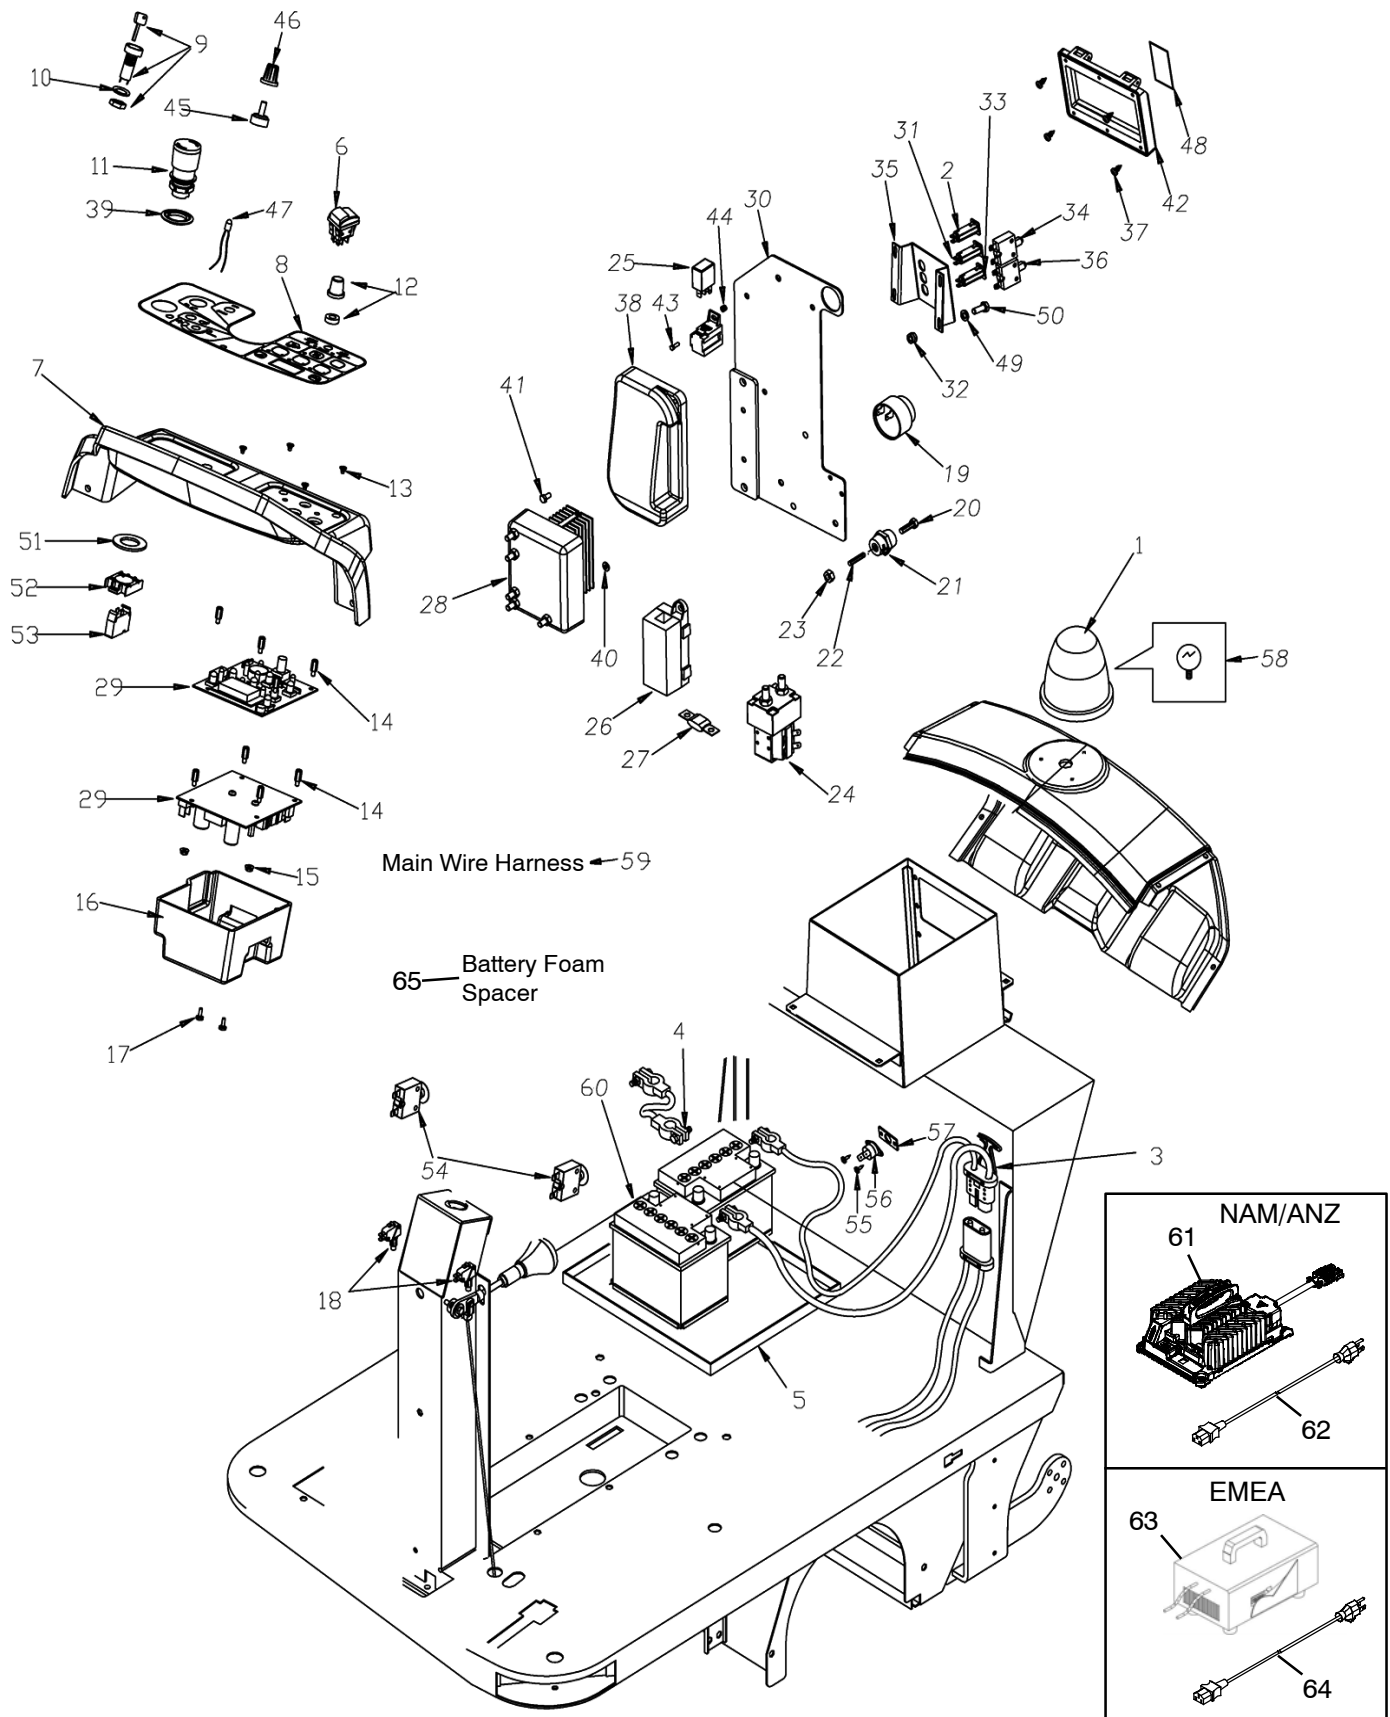

ELECTRICAL COMPONENTS GROUP - Contd

ELECTRICAL COMPONENTS GROUP - Contd

Ref.	Part No.	Mfr. Date	Description	Qty.	
45	KTRI05576	( )	Kit Potentiometer Speed Contr	1	
46	KTRI01935	( )	Kit	1	
47	KTRI02054	( )	Kit Panel, Led Diagnostic Curtis	1	
48	NA	( )	Label	1	
49	VTRS00503	( )	Washer D. 6 Uni 6592	4	
50	06942	( )	Screw, Hex, M6 X 1.00 X 16, 8.8	4	
51	MPVR11693	( )	Washer 022,5x39,6x2,4 Pa	1	
52	MECI00583	( )	Bracket	1	
53	MECI00584	( )	Contact	1	
54	METT00044	( )	Fuse Circuit Breaker 10a	2	
55	06920	( )	Screw, Pan, Phl, M3 X 0.50 X 10, 4.8	2	
56	METK00017	( )	Thermal Sensor	1	
57	GUG000675	( )	Gasket	1	
58	MELF33431	( )	Lamp 24 V 21 W	1	
▽	59	MECB02326	( )	Wire Harness, Main [S680]	1
▲		MEVR02806	( )	Fuse, Main, 60a	1
	60	1070591	( )	Battery, Wet, 12vdc 0225ah [NAM]	2
	60	1260425	( )	Battery,Agm,12vdc,245ah [NAM]	2
	60	994203	( )	Battery, 06vdc 0180ah [5h,Gf06180] [EMEA]	4
	60	L-390764	( )	Local Battery 6v 180ah [Coles Only] (ANZ)	4
	60	L-GF06180V	( )	6v 180ah Exide Gel Battery [Tps] (ANZ)	4
▽	61	9015391	( )	Charger Assy, Off- Board, Delta- Q [NAM/ANZ]	2
▲	62	1025642	( )	Cord, Power, 16/3, 15ft Blk [NAM]	2
	62	1026325	( )	Cord, Power, 1.0mm2/3 Blk[2.5meter, ANZ] (Delta- Q)	2
	62	MECB02065	( )	Cord, Power Chrgr ANZ (SPE battery Charger)	2
▽	63	BACA00273	( )	Charger, Battery, 24vdc, 25a [EMEA]	1
▲	64	MECB00922	( )	Cord, Power, Charger, 230v [EMEA]	1
▲	64	MECB02036	( )	Cord, Power, Chrgr [UK]	1
	65	1247131	( )	Spacer, Battery, Foam, 2.25x4.8x10.5 [NAM]	1

▽ ASSEMBLY

▲ INCLUDED IN ASSEMBLY