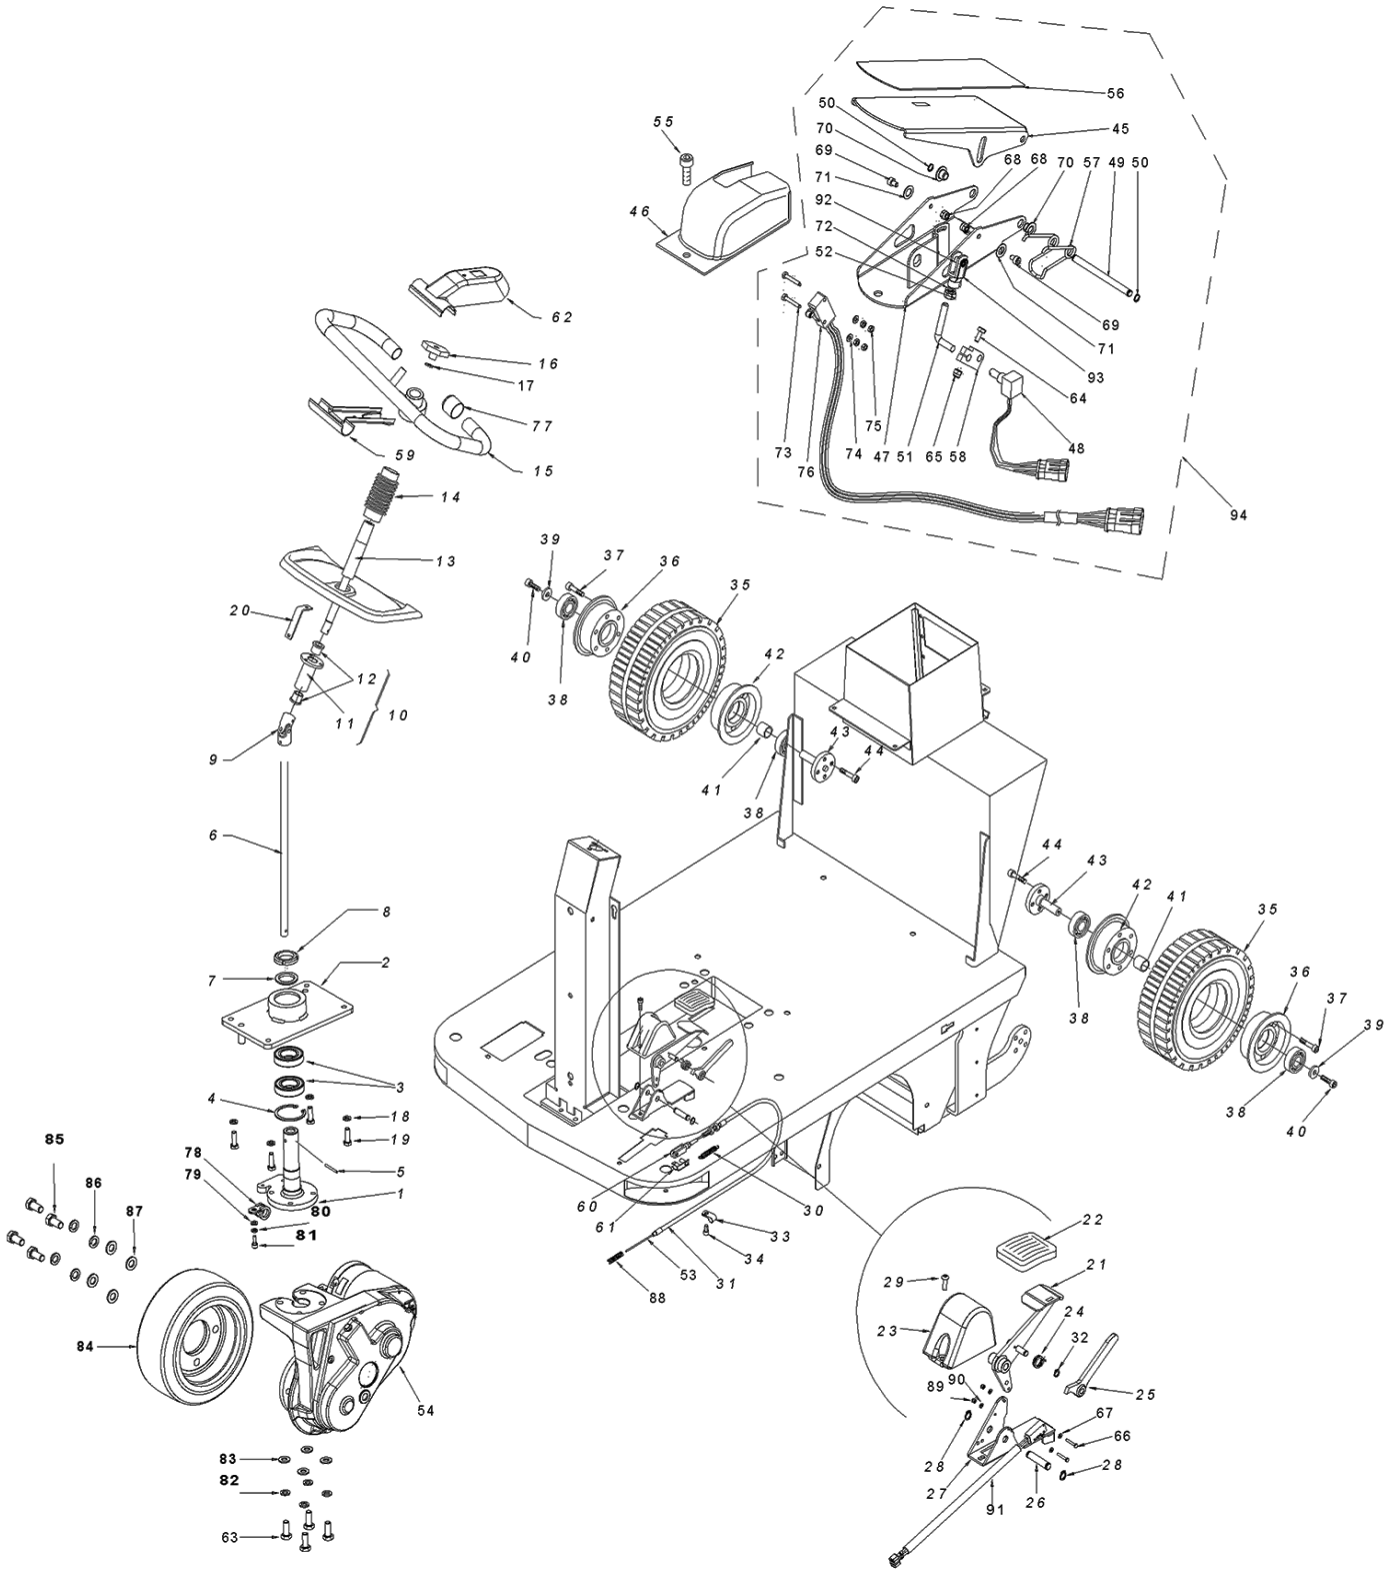

DRIVE WHEEL AND REAR WHEEL GROUP - Contd

DRIVE WHEEL AND REAR WHEEL GROUP - Contd

Ref.	Part No.	Mfr. Date	Description	Qty.
46	MPVR00302	( )	Crankcase Feeder Pedal	1
47	LAFN07532	( )	Base	1
48	MECB01227	( )	Potentiometer, Traction	1
49	LAFN00524	( )	Pin, Pedal	1
50	VTAE48552	( )	Clip External Din 471 D.6	2
51	LAFN00909	( )	Bracket Pedal Wire	1
52	41359	( )	Nut, Hex, Std, M6 X 1.00, 8	1
53	CMCV00472	( )	Cable	1
54	MOCC00452	( )	Disk, Drive	1
55	VTVT62920	( )	Screw Te F/Rond. M 6x 16 Zb	1
56	MPVR00866	( )	Plate, Slip	1
57	MLML00034	( )	Pedal Spring	1
58	LAFN01149	( )	Rod, Connecting, Pedal Step	1
59	MPVR04653	( )	Cover, Upper Steering Wheel	1
60	CMCV00006	( )	Fork Uni 1676 M6x24	1
61	CMCV00009	( )	Clip Uni 1676	1
62	MPVR04652	( )	Cover, Lower Steering Wheel	1
63	39283	( )	Screw, Hex, M10x1.50x25, 8.8	4
64	VTVT00727	( )	Screw Te M 4,20	1
65	VTDD04369	( )	Nut M 4 Tef Uni 7473	1
66	VTVT01350	( )	Screw, M3x20	2
67	897193	( )	Washer, D. 3, Inox	1
68	VTDD04369	( )	Nut M 4 Tef Uni 7473	2
69	VTVT00089	( )	Screw Tcce Uni 5931 4x10 Zb	2
70	CUVR00183	( )	Bushing	2
71	MPVR05528	( )	Washer	2
72	VTRS01079	( )	Washer D.6 Elast.	1
73	VTVT01350	( )	Screw, M3x20	2
74	VTRS01579	( )	Washer D. 3 Uni 6592	2
75	897189	( )	Nut, M3, Inox	4
76	MECB01228	( )	Contact, Micro, Pedal	1
77	MPVR05256	( )	Cap Gpn- 280 Er32	2
78	897364	( )	Clamp, Stl, 16d, Insulated	1
79	VTRS00503	( )	Washer D. 6 Uni 6592	1
80	VTRS01079	( )	Washer D.6 Elast.	1
81	71388	( )	Screw, Soc, M6 X 1.00 X 16, 12.9	1
82	VTRS00107	( )	Washer M10 Grower	4
83	VTRS00505	( )	Washer D.10 Uni 6592	4
84	RTRT00581	( )	Wheel, Front, Non- Marking [Standard]	1
84	RTRT00036	( )	Wheel, Front, Black Rubber [Option]	1
85	41345	( )	Screw, Hex, M12 X 1.75 X 25, 8.8	4
86	897544	( )	Washer, D.12, Grover, Uni1751, Inox	4
87	897215	( )	Washer, D.12x24, Uni6592, Inox	4
88	MLML00033	( )	Spring Lift Flap Silver Zb	1
89	9018496	( )	Nut, Strap, Sqge	2
90	897193	( )	Washer, D. 3, Inox	2
91	MECI00637	( )	Switch, Micro	1
92	CMCV76639	( )	Fork M 6 Uni 1676	1
93	CMCV75717	( )	Clip Uni 1676 M6	1
94	PMVR02056	( )	Kit Throttle	1