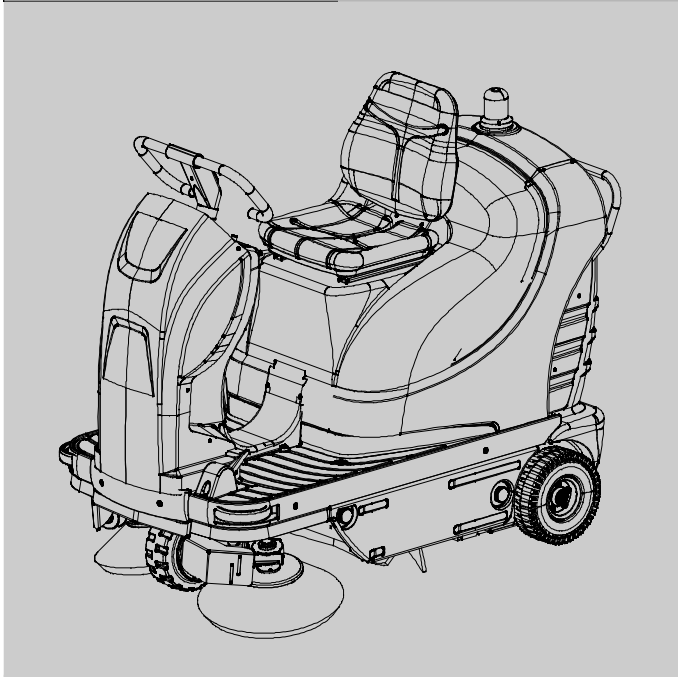

S680

Battery Rider Sweeper

Parts Manual

TennantTrue® Parts

Global

To view, print or download
the parts manual, visit:

www.tennantco.com/manuals

9022566
Rev. 01 (03-2024)