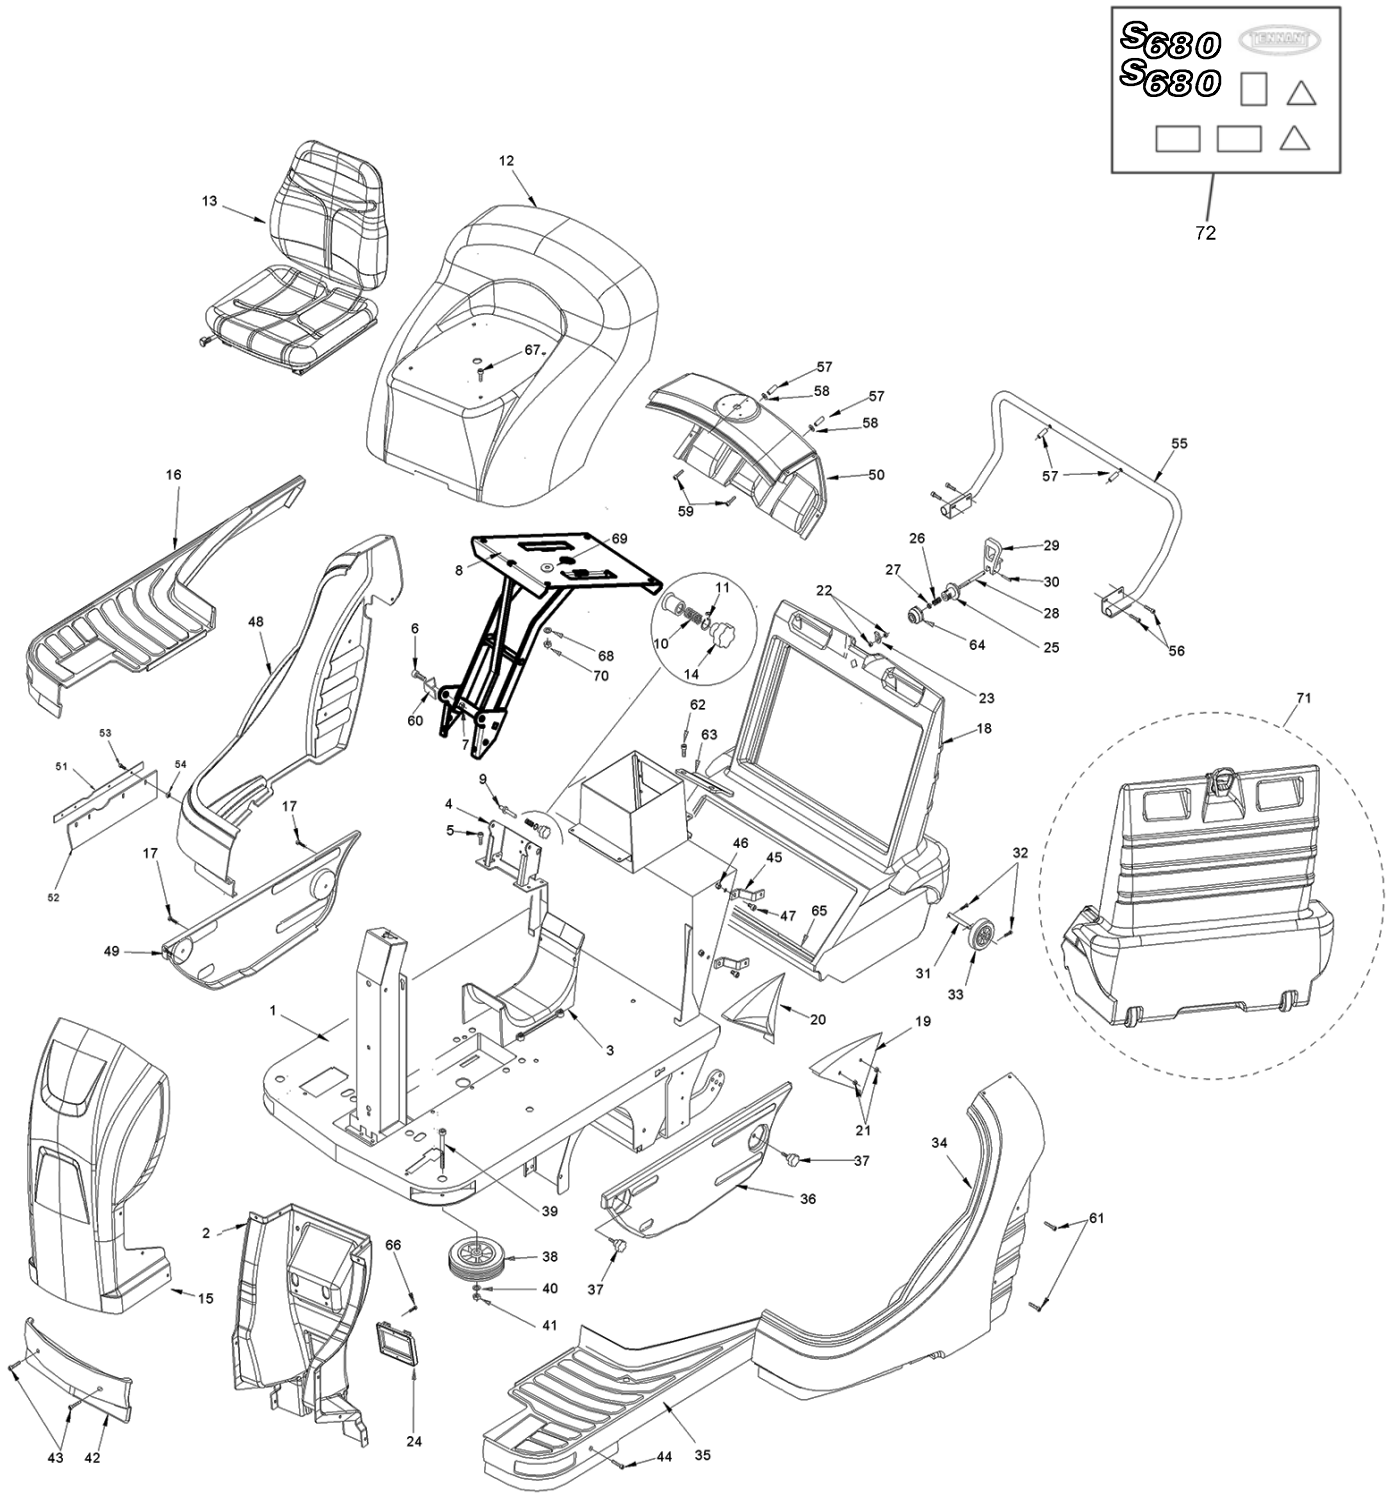

MAIN FRAME GROUP

STANDARD PARTS

MAIN FRAME GROUP

Ref.	Part No.	Mfr. Date	Description	Qty.
1	LAFN11477	( )	Frame, Painted	1
2	MPVR12398	( )	Cover, Front, Internal, Grey	1
3	MPVR00330	( )	Cable, Holder	1
4	LAFN06731	( )	Colum, Sppt, Upper Seat, Complete	1
5	374174	( )	Screw, Soc, M8 X 1.25 X 20, 12.9	4
6	39283	( )	Screw, Hex, M10x1.50x25, 8.8	2
7	08714	( )	Nut, Hex, Lock, M10 X 1.5, NI, Ss	2
8	LAFN11467	( )	Support	1
9	LAFN00526	( )	Pin, Block, Seat Door	1
10	MLML00028	( )	Spring Pin Block Seat Door	1
11	VTAE00016	( )	Seeger Internal Din 472 D.13	1
12	MPVR13416	( )	Cover	1
13	SESD45982	( )	Sensor, Seat	1
14	VTVT00127	( )	Handwheel D.30 M6	1
15	MPVR13415	( )	Crankcase, Front	1
16	MPVR00853	( )	Plane, Right	1
17	VTVT09916	( )	Screw Tbcce Iso 7380 6x20 Zb	2
18	MPVR08008	( )	Cover, Waste	1
19	PMVR00501	( )	Conveyor Drawer Sx	1
20	PMVR00502	( )	Conveyor Drawer Dx	1
21	VTDD00491	( )	Nut, M6	4
22	VTDD13261	( )	Nut M 8x1 Uni 5589	2
23	LAFN01177	( )	Bracket Holder Drawer	1
24	MEVR00232	( )	Door, Fuse	1
25	LAFN00338	( )	Ring Nut, Drawer, Hook	1
26	MLML00036	( )	Spring Clip Drawer	1
27	LAFN75909	( )	Spacer D.12 H.3,5	1
28	LAFN00525	( )	Pin, Pull	1
29	MPVR00865	( )	Handle Trash Drawer	1
30	VTVR00055	( )	Plug D.4 H.32	1
31	LAFN00532	( )	Wheel Pin Drawer	2
32	09252	( )	Screw, Hex, M5 X 0.80 X 20, 8.8	4
33	RTRT00016	( )	Wheel Loose 80/30/G Nere	2
34	MPVR12400	( )	Cover, Body, Left Grey	1
35	MPVR00854	( )	Plane, Left	1
36	MPVR00856	( )	Plane, Left	1
37	VTVT00125	( )	Handwheel D.40 M6x15	2
38	RTRT00038	( )	Wheel D.150x32	2
39	VTVT01575	( )	Screw Tcce Uni 5931 10x60 Zb	2
40	VTRS00012	( )	Washer Uni 6592 10x21 Zb	2
41	VTDD00011	( )	Nut	2
42	MPVR00331	( )	Bumper, Front	1
43	VTVT00034	( )	Screw, TBCE ISO 7380 6X35 ZB	2
44	VTVT09916	( )	Screw Tbcce Iso 7380 6x20 Zb	4
45	LAFN06271	( )	Bracket, Fixed, Crankcase	4
46	VTDD00491	( )	Nut, M6	4
47	VTVT75726	( )	Screw Tbei M 6x 16 Iso 7380 Zb	4
48	MPVR12401	( )	Cover, Body, Right, Grey	1
49	MPVR00855	( )	Plane, Right	1
50	MPVR12403	( )	Cover, Rear, Grey	1