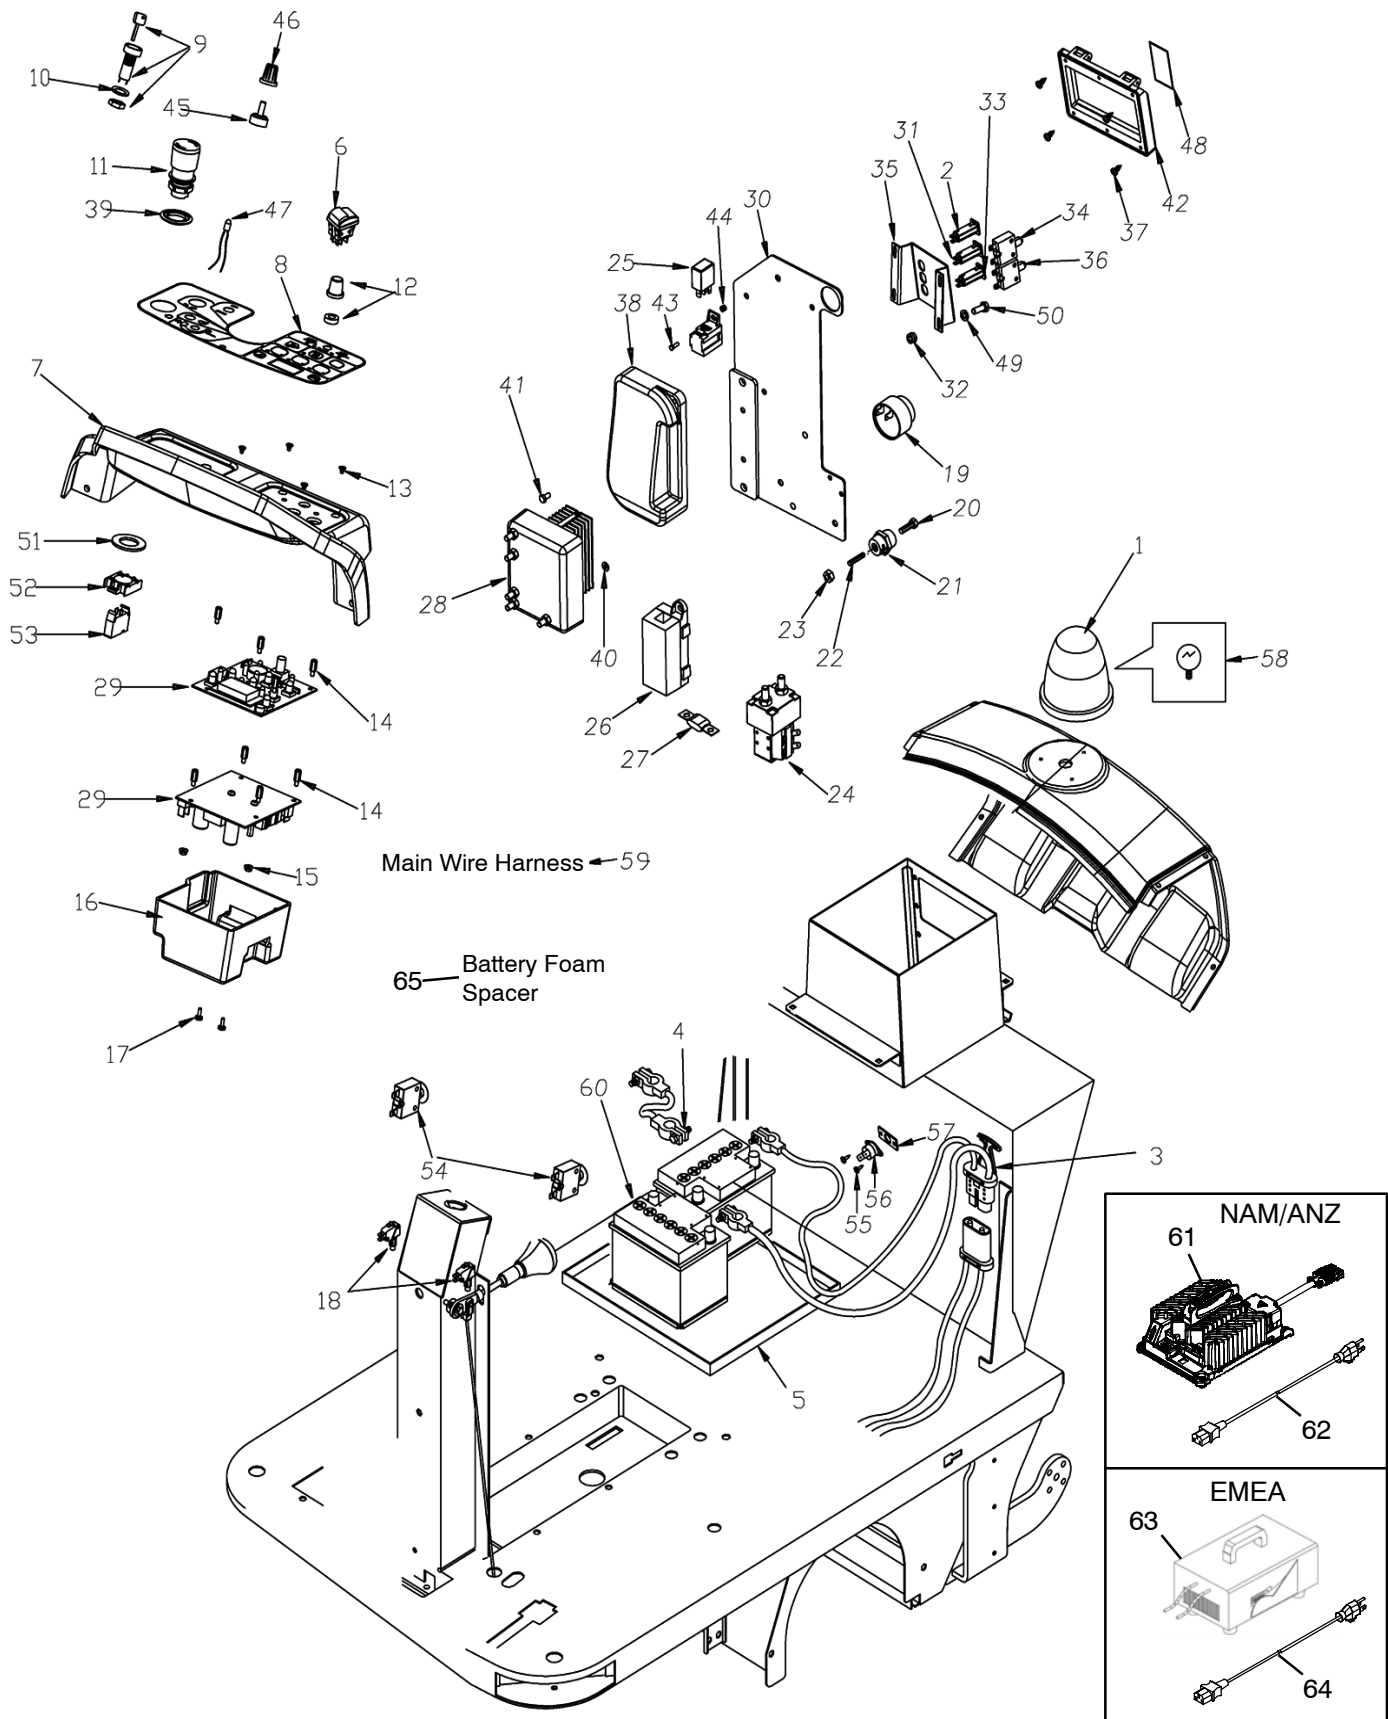

ELECTRICAL COMPONENTS GROUP

ELECTRICAL COMPONENTS GROUP

Ref.	Part No.	Mfr. Date	Description	Qty.	
1	MEVR00935	(	) Light, Flashing	1	
2	METT00141	(	) Fuse 5a	1	
3	MECB02355	(	) Wiring [NAM]	1	
3	MECB02327	(	) Wiring [EMEA]	1	
4	897357	(	) Battery, Bridge, M8, 70 [NAM]	1	
4	897205	(	) Wiring Battery Bridge W/Terminal [EMEA]	3	
5	LAFN46836	(	) Container Battery	1	
6	MECI00038	(	) Switch, Bipolar	1	
7	MPVR12516	(	) Panel, Instr	1	
8	MEVR01984	(	) Panel, Dashboard	1	
▽	9	1011402	(	) Switch, Key	1
▲	9	1017696	(	) Key Set - 2pc, Replmt	1
10	VTRS00023	(	) Washer Threaded Int.Uni 6798 D.18	1	
11	MECI00582	(	) Switch	1	
12	MECE00498	(	) Board	1	
13	VTVT01711	(	) Screw M4x6 Uni7688	4	
14	LAFN11146	(	) Column	4	
15	07790	(	) Nut, Hex, Flng, M6 X 1.00	4	
16	MPVR04902	(	) Micro Card Cover	1	
17	VTVT00288	(	) Screw Tctc 4x10	2	
18	MECI75801	(	) Microswitch	2	
19	MEVR01436	(	) Alarm	1	
20	VTVT75719	(	) Screw Te Fr 6x10 Zb Knurled	2	
21	MEVR47082	(	) Insulator	2	
22	VTVT47088	(	) Screw, Grub	2	
23	41359	(	) Nut, Hex, Std, M6 X 1.00, 8	2	
24	MECI00532	(	) Contactor 24v- 100a	1	
25	897297	(	) Relay 24v 10/20a	1	
26	MEVR00146	(	) Fuse Box	1	
27	MEVR00145	(	) Fuse 100a	1	
28	MECE00860	(	) Board, Control	1	
29	MECE00498	(	) Board	1	
30	LAFN11824	(	) Plate, Sheet Metal	1	
31	METT00135	(	) Fuse 2a	1	
32	09739	(	) Nut, Hex, Lock, M5 X 0.80, NI, Ss	2	
33	METT00141	(	) Fuse 5a	1	
34	METT00044	(	) Fuse Circuit Breaker 10a	1	
35	LAFN11821	(	) Plate, Sheet Metal	1	
36	METT00132	(	) Fuse 30a	1	
37	VTVT48694	(	) Screw Tcb Tc 5 X12 Uni 9707 Tz	4	
38	MECE00910	(	) Board, Traction	1	
39	MPVR11692	(	) Switch, Adaptor	1	
40	VTRS00365	(	) Washer, 18x25x1	2	
41	VTVT01127	(	) Screw Te M6x20	2	
42	MEVR00232	(	) Door, Fuse	1	
43	09206	(	) Screw, Hex, M4 X 0.70 X 12, 8.8	1	
44	VTDD04369	(	) Nut M 4 Tef Uni 7473	1	

▽ ASSEMBLY

▲ INCLUDED IN ASSEMBLY