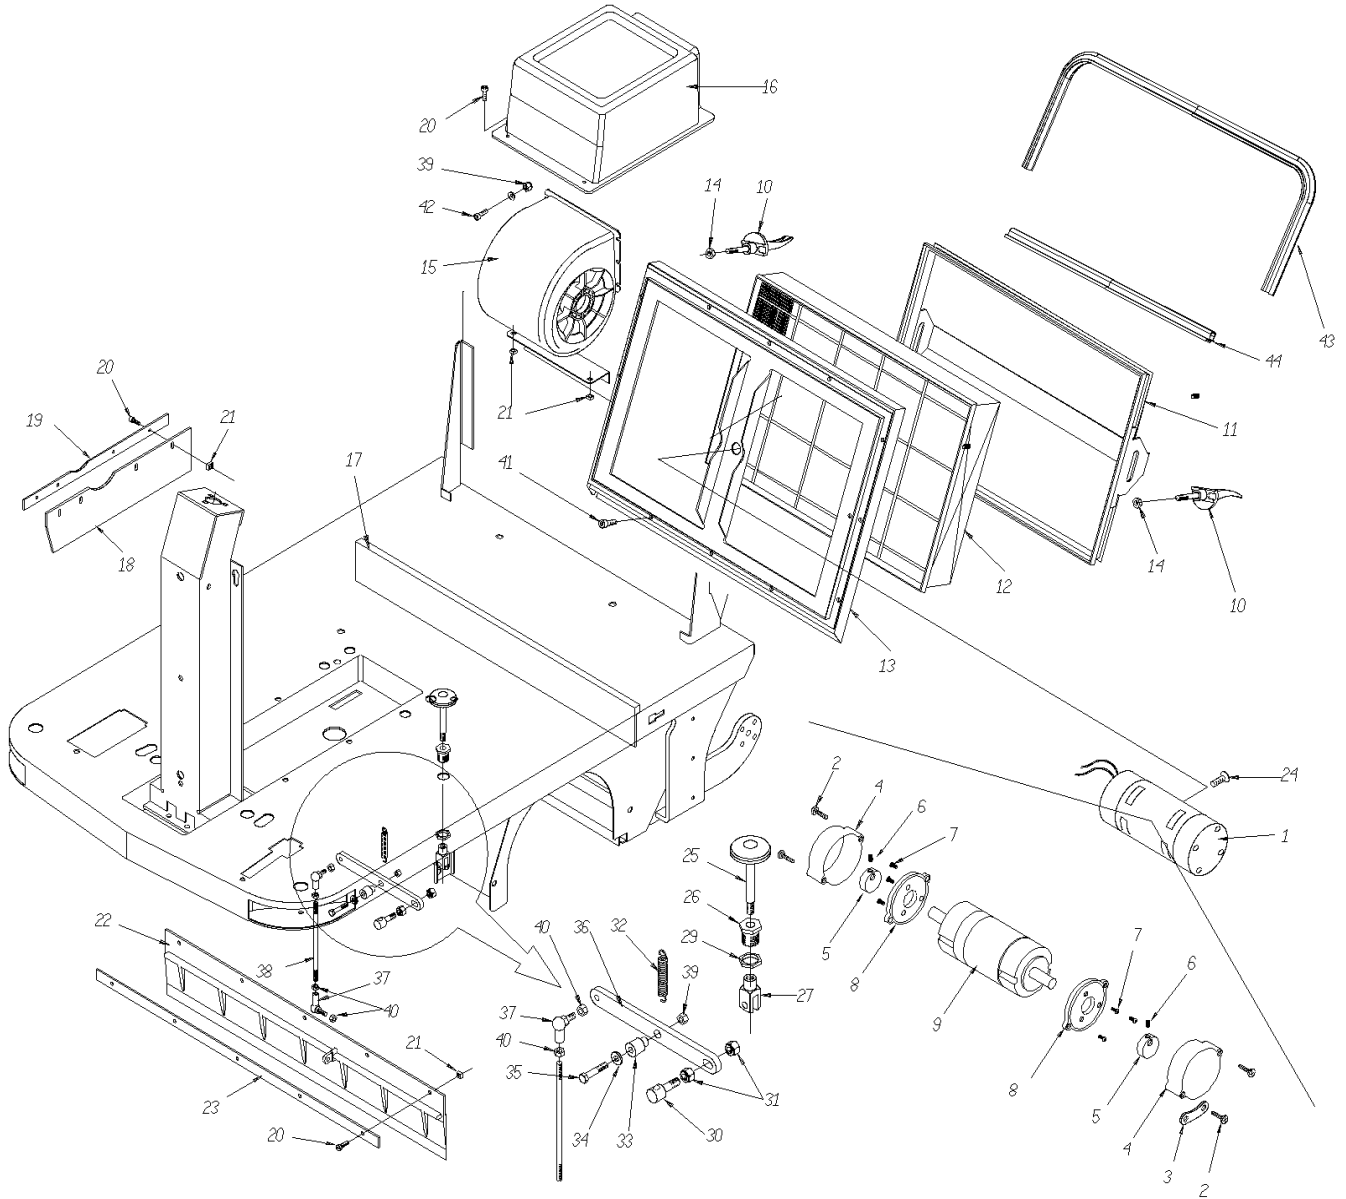

FILTER AND DUST FLAP GROUP

FILTER AND DUST FLAP GROUP

Ref.	Part No.	Mfr. Date	Description	Qty.
1	MOCC45112	( )	Motor Filter Shaker 24v	1
2	VTVT47138	( )	Screw Autof.Tsp Uni 6955 3,9x32	4
3	MPVR00765	( )	Rubber Shackle Wire Fixing	2
4	LAFN47139	( )	Cover, Filter	2
5	LAFN47140	( )	Bushing Counterweight For Shake Filter	2
6	VTVT75731	( )	Screw Uni 5923 6 X5	2
7	VTVT76616	( )	Screw, Flt, M4 X 0.7 X 16, Soc	6
8	MFVR47141	( )	Flange, Filter, Shaker Motor	2
9	MOCC00004	( )	Motor D.63 24v G3800 W35	1
10	PMVR00383	( )	Handle, Filter Lock, Silver	2
11	LAFN11511	( )	Frame, Filter	1
12	FTDP00015	( )	Filter, Panel, Pyes [Standard]	1
12	FTDP00010	( )	Filter, Panel, Paper [Option]	1
12	FTDP00202	( )	Pre- Filter [Option]	1
13	LAFN01030	( )	Frame Filter Support Complete	1
14	VTDD13261	( )	Nut M 8x1 Uni 5589	2
15	MOCC00008	( )	Fan Motor	1
16	MPVR00864	( )	Cover, Suction Fan	1
17	MPVR00760	( )	Flap, Rear, Non- Marking [Standard]	1
17	MPVR00849	( )	Flap, Rear, Outdoors [Option]	1
18	MPVR04709	( )	Flap, Side, Non- Marking [Standard]	1
18	MPVR04710	( )	Flap, Side, Outdoors [Option]	1
19	LAFN00325	( )	Clamp, Flap, Side Zinc.	1
20	VTVT00044	( )	Screw Tc Af.X Plas Uni9707 4x16	13
21	VTVR47015	( )	Insert, Plastic	13
22	MPVR00847	( )	Flap, Front, Non- Marking [Standard]	1
22	MPVR00761	( )	Flap, Front, Outdoors [Option]	1
23	LAFN00326	( )	Clamp, Flap, Front, Zinc	1
24	VTVT47143	( )	Screw Tsce Uni 5933 10x16 Zb	1
25	LAFN01150	( )	Pedal Lift Flap	1
26	LAFN01159	( )	Pin Thread Lift Flap	1
27	CMCV00001	( )	Fork Uni 1676 M8x16	1
29	VTDD00022	( )	Nut Uni 5589 M18x1,5 Zb	1
30	41342	( )	Screw, Hex, M8 X 1.25 X 40, 8.8	1
31	897598	( )	Nut, M8, Flat	1
32	MLML00037	( )	Spring Pedal Lift Flap	1
33	LAFN01160	( )	Pin Pivot Lift Flap	1
34	VTRS04026	( )	Washer D. 6x18x2.38	1
35	30556	( )	Screw, Soc, M6 X 1.00 X 35, 12.9	1
36	LAFN01163	( )	Rod Lift Flap	1
37	VTVR45280	( )	Toggle- Joint M 6	2
38	LAFN06357	( )	Pin Lift Flap	1
39	VTDD00491	( )	Nut M 6 Tef	5
40	41359	( )	Nut, Hex, Std, M6 X 1.00, 8	4
41	71388	( )	Screw, Soc, M6 X 1.00 X 16, 12.9	12
42	VTVT24209	( )	Screw Tcce Uni 5931 6x12 Zb	6
43	GUGO00285	( )	Gasket, Rear Container	1,5
44	GUGO00285	( )	Gasket, Rear Container	0,8