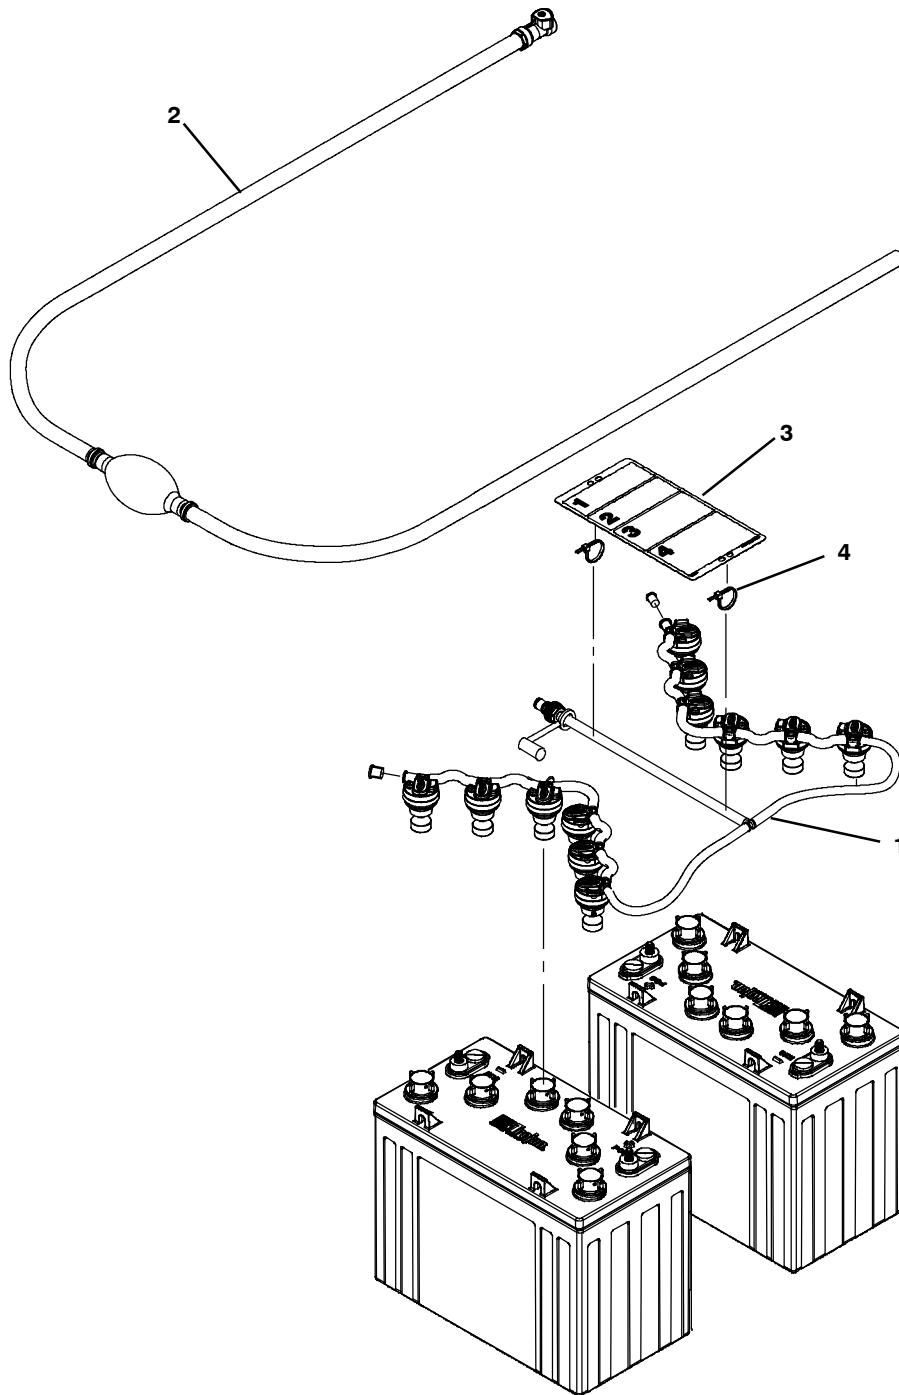

MANUAL BATTERY WATERING KIT
(NA Market - Trojan 12V 225Ah Wet Battery 1070591)

Ref.	Part No.	Mfr. Date	Description	Qty
▽	9021729	( )	FILL KIT, 12 VALVE, MNL, CI [TROJAN BATTERY]	1
▲ 1	1257801	( )	MANIFOLD ASSY, WTR, BTRY, 12VLV [TROJAN]	1
▲ 2	1236295	( )	PUMP, HAND, BATTERY	1
▲ 3	1253250	( )	LABEL, TAG, BATTERY [BWT WATERING]	1
▲ 4	130773	( )	TIE, CABLE, NYL, 11.0L, .14W, 3.0 MAX. D	2

▽ ASSEMBLY

▲ INCLUDED IN ASSEMBLY