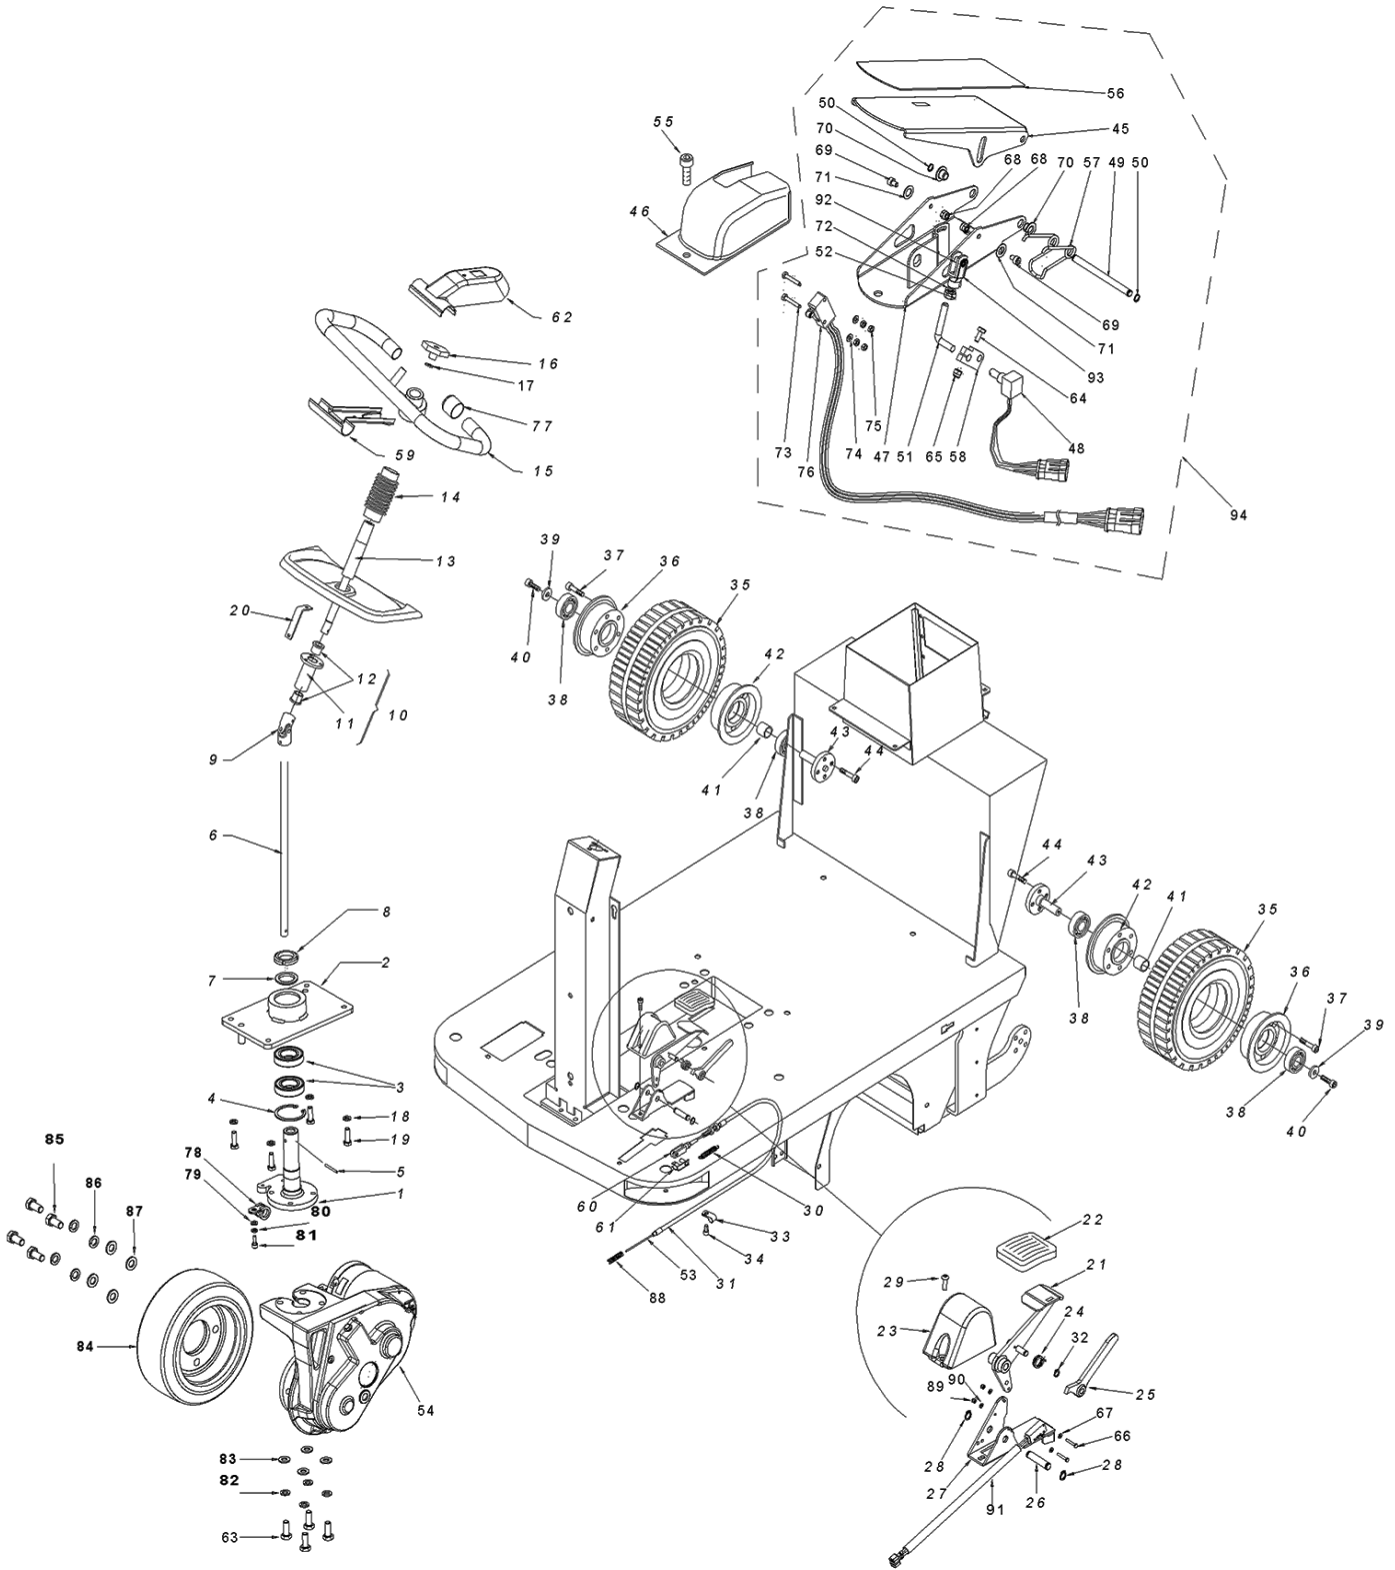

DRIVE WHEEL AND REAR WHEEL GROUP

DRIVE WHEEL AND REAR WHEEL GROUP

Ref.	Part No.	Mfr. Date	Description	Qty.	
1	LAFN09414	( )	Spacer	1	
2	LAFN09415	( )	Spacer	1	
3	CUVR00025	( )	Bearing 6006 2rs 30x55x13	2	
4	VTAE00015	( )	Screw, Seeger, Internal	1	
5	VTVR46987	( )	Elastic Plug 5x25	1	
6	ALTR00039	( )	Shaft Steering Wheel	1	
7	LAFN01173	( )	Spacer Steeringwheel	1	
8	VTVT00114	( )	Ring, Nut	1	
9	897397	( )	Joint, Steering	1	
10	PMTR00077	( )	Bushing	1	
11	LAFN00149	( )	Bushing	1	
12	897398	( )	Bushing, 15b 24d 17.5	2	
13	ALTR00031	( )	Steering Shaft	1	
14	MPVR47066	( )	Lifting Arm Protection	1	
15	SESD00022	( )	Steer Control, Wheel, Complete	1	
16	39283	( )	Screw, Hex, M10x1.50x25, 8.8	1	
17	VTRS00514	( )	Washer D.10x30x11.4	1	
18	VTRS01080	( )	Washer D. 8 Grw	4	
19	39277	( )	Screw, Hex, M8 X 1.25 X 25, 8.8	4	
20	LAFN01184	( )	Bracket, Fixed, Dashboard	1	
21	LAFN11138	( )	Pedal	1	
22	MPVR45096	( )	Pedal Cover Large V1021	1	
23	MPVR11518	( )	Covering	1	
24	MLML00035	( )	Spring, Pedal, Recall	1	
25	LAFN01147	( )	Pedal Block	1	
26	LAFN11140	( )	Pin	1	
27	LAFN11139	( )	Support	1	
28	VTAE87276	( )	Seeger Ext. D10 Din471	2	
29	VTVT09916	( )	Screw Tbc Iso 7380 6x20 Zb	1	
30	MLML45109	( )	Spring, Lift Flap	1	
31	CMCV00473	( )	Cable, Brake	1	
32	VTAE14096	( )	Clip, D.8, Din471	1	
33	FSVR00005	( )	Clamp, Ecohole, Mm8 D.1	1	
34	VTVT75719	( )	Screw Te Fr 6x10 Zb Knurled	1	
▽	PMTR00084	( )	Wheel, Rear, Gray, Non- marking [Qty 1] (Standard)	2	
▽	PMTR00083	( )	Wheel, Rear, Rubber [Qty 1] (Option)	2	
▲	35	RTRT00035	( )	Ring, Gray Wheel, Rear, Non- Marking (Std)	2
▲	35	RTRT00034	( )	Ring, Rear Rubber Wheel [Option]	2
▲	36	LAFN85290	( )	Wheel Hub 124x57,5	2
▲	37	39308	( )	Screw, Soc, M8 X 1.25 X 25, 12.9	12
▲	38	CUVR00005	( )	Bearing 6202 2rs	4
	39	VTRS63242	( )	Washer D. 6 X24 Zc	2
	40	VTVT75726	( )	Screw Tbei M 6x 16 Iso 7380 Zb	2
▲	41	LAFN00275	( )	Spacer Internal Wheel Post.Tk1300	2
▲	42	LAFN85380	( )	Hub Sw 1000e/S 22501005	2
	43	LAFN00530	( )	Axel, Wide Rear Wheel	2
	44	360821	( )	Screw, Flt, Soc, M8 X 1.25 X 16, 10.9	8
	45	LAFN06474	( )	Plate, Pedal	1

▽ ASSEMBLY

▲ INCLUDED IN ASSEMBLY